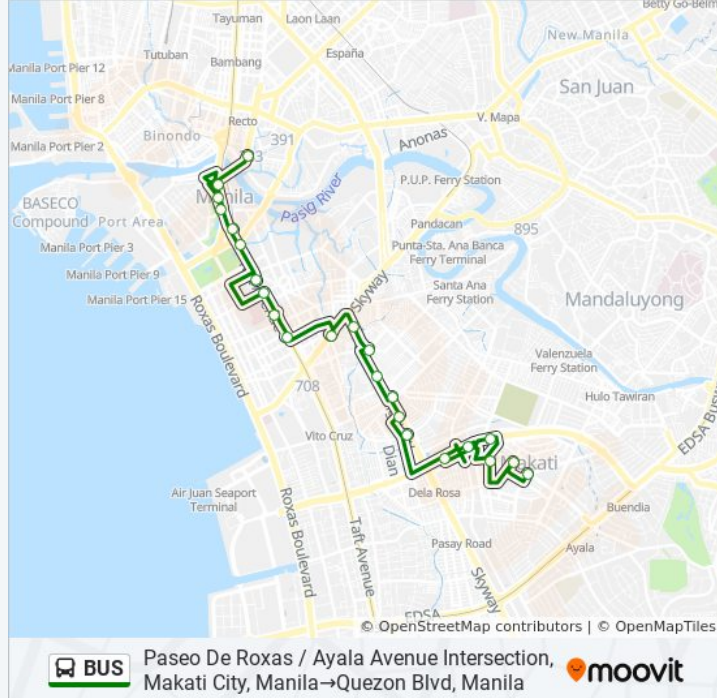

Use the Moovit App to find the closest BUS bus station near you and find out when is the next BUS bus arriving.

Direction: Paseo De Roxas / Ayala Avenue Intersection, Makati City, Manila→Quezon Blvd, Manila

BUS bus Info

Direction: Paseo De Roxas / Ayala Avenue Intersection, Makati City, Manila→Quezon Blvd, Manila

Stops: 23

Trip Duration: 39 min

Line Summary:

Taft Ave / Padre Faura Intersection, Manila

Traft Avenue, Maila

Ayala Blvd / Taft Avenue Intersection, Manila

Taft Ave, Manila

Taft Ave, Manila

Taft Ave, Manila

Padre Burgos St, Manila

Quezon Blvd, Manila

Direction: Quezon Blvd, Manila → Makati Ave / Ayala Avenue Intersection, Makati City, Manila

22 stops

[VIEW LINE SCHEDULE](#)

Quezon Blvd, Manila

Quezon Bridge, Manila

Taft Ave, Manila

Ayala Blvd / Taft Avenue Intersection, Manila

Ayala Blvd, Manila

Philippine Normal University, San Marcelino / Ayala Blvd, Manila