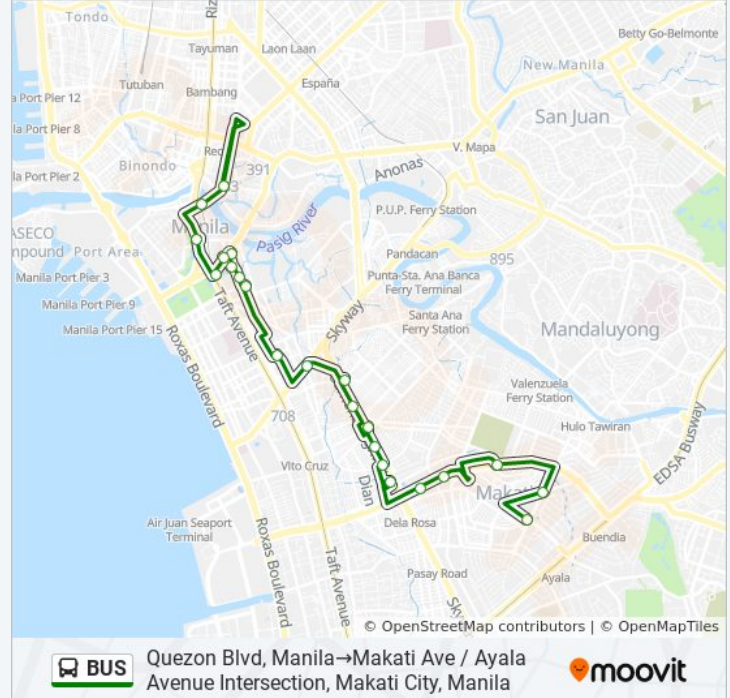

South Luzon Expressway, Makati City, Manila

South Luzon Expressway, Makati City, Manila

Senator Gil Puyat Ave / Washington Intersection,
Makati City

Senator Gil Puyat Ave, Makati City

Senator Gil Puyat Ave, Makati City, Manila

Makati Ave / Paseo De Roxas Intersection, Makati
City, Manila

Makati Ave / Ayala Avenue Intersection, Makati
City, Manila

BUS bus time schedules and route maps are available in an offline PDF at moovitapp.com. Use the [Moovit App](#) to see live bus times, train schedule or subway schedule, and step-by-step directions for all public transit in Manila.

[About Moovit](#) • [MaaS Solutions](#) • [Supported Countries](#) • [Mooviter Community](#)

© 2023 Moovit - All Rights Reserved

Check Live Arrival Times