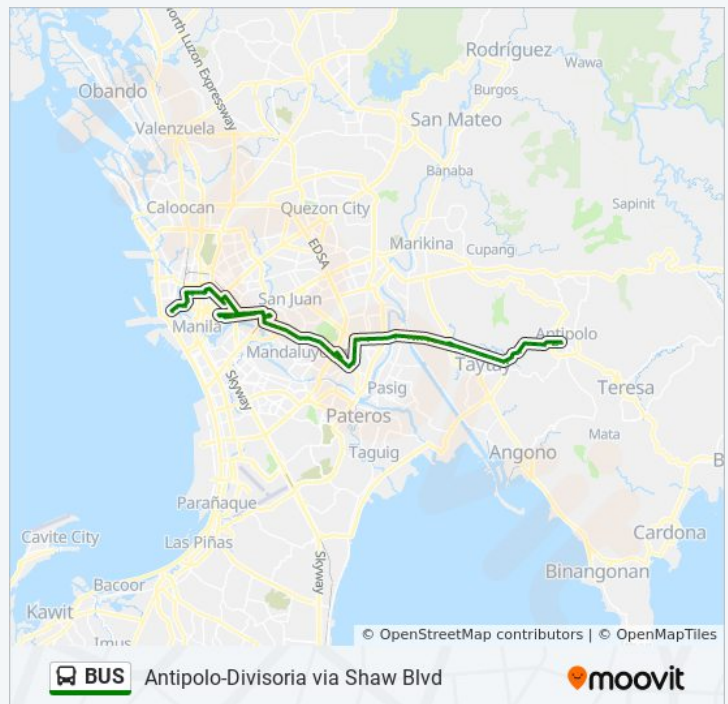

Shaw Blvd / Acacia Ln Intersection, Mandaluyong
City

Shaw Blvd / Luna Mencias Intersection,
Mandaluyong City, Manila

Shaw Blvd, Mandaluyong City, Manila

S. Laurel / Shaw Blvd Intersection, Mandaluyong
City, Manila

Asi Automation & Security Innovation Products &
Services, Shaw Blvd., Mandaluyong City, Manila

Thursday 12:00 AM - 11:00 PM

Friday 12:00 AM - 11:00 PM

Saturday 12:00 AM - 10:00 PM

BUS bus Info

Direction: Sto. Cristo / Claro M. Recto Ave
Intersection, Manila→P. Oliveros St, Antipolo City,
Manila

Stops: 88

Trip Duration: 130 min

Line Summary:

Philippine Cosmetic And Plastic Surgery, Shaw Blvd, Mandaluyong City, Manila

Epifanio De Los Santos Avenue / Shaw Blvd Intersection, Mandaluyong City, Manila