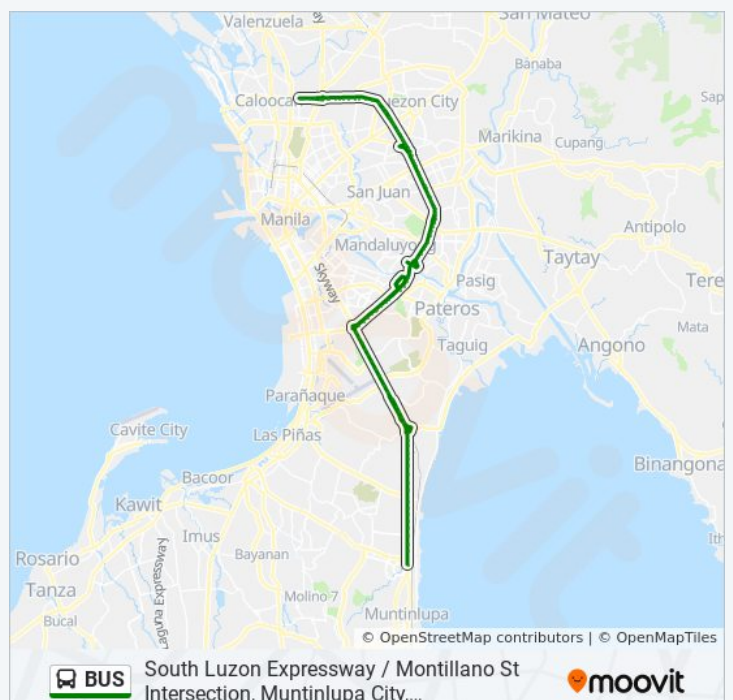

South Luzon Expressway / E Service Rd Intersection, Muntinlupa City, Manila

South Luzon Expressway / Concepcion St, Muntinlupa City, Manila

South Luzon Expressway / E Service Rd Intersection, Muntinlupa City, Manila

South Luzon Expressway, Muntinlupa City, Manila

South Luzon Expressway, Muntinlupa City, Manila

South Luzon Expressway, Muntinlupa City, Manila

South Luzon Expressway, Taguig City, Manila

South Luzon Expressway, Taguig City, Manila

South Luzon Expressway, Taguig City, Manila

South Luzon Expressway, Taguig City, Manila

South Luzon Expressway, Taguig City, Manila

South Luzon Expressway, Parañaque City, Manila

South Luzon Expressway, Taguig City, Manila

E Service Rd, Parañaque City, Manila

E Service Rd, Parañaque City, Manila

E Service Rd, Parañaque City, Manila

BUS bus Time Schedule

South Luzon Expressway / Montillano St Intersection, Muntinlupa City, Manila → Epifanio De Los Santos Avenue / 5th Street Intersection , Caloocan City Route Timetable:

Sunday	12:00 AM - 10:00 PM
Monday	12:00 AM - 11:00 PM
Tuesday	12:00 AM - 11:00 PM
Wednesday	12:00 AM - 11:00 PM
Thursday	12:00 AM - 11:00 PM
Friday	12:00 AM - 11:00 PM
Saturday	12:00 AM - 10:00 PM

BUS bus Info

Direction: South Luzon Expressway / Montillano St Intersection, Muntinlupa City, Manila → Epifanio De Los Santos Avenue / 5th Street Intersection , Caloocan City

Stops: 109

Trip Duration: 170 min

Line Summary: