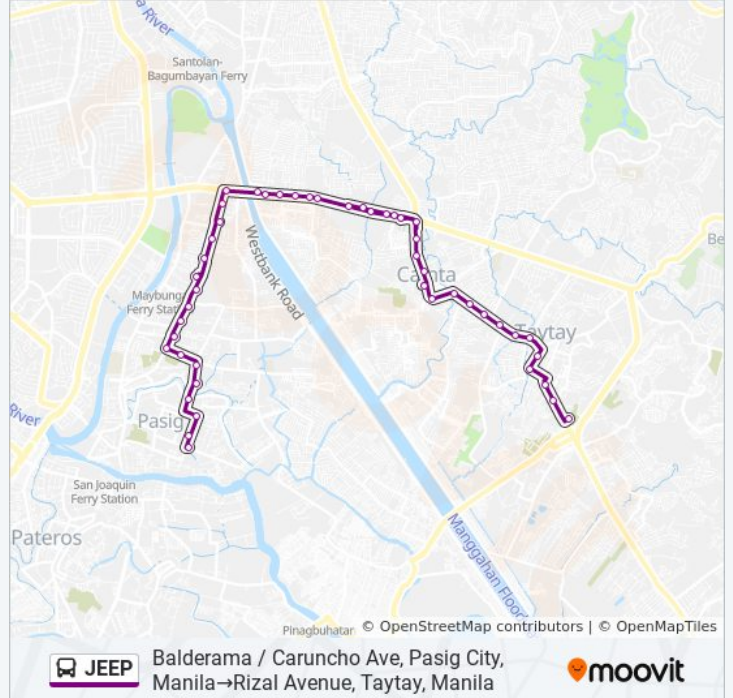

Marketplace, Cainta, Manila

Francisco / Bonifacio Ave Intersection, Cainta, Manila

Dental Clinic, Taytay, Manila

Rizal Avenue, Taytay, Manila

Rizal Ave / Pulumbarit Intersection, Taytay, Manila

J. Sumulong St / Adhika Intersection, Taytay, Manila

Rizal Ave / Gonzaga Intersection, Taytay, Manila

Rizal Ave / B.A. Cruz Intersection, Taytay, Manila

Rosario Ocampo Elementary School, Rosario Ocampo Elementary School

Rizal Avenue, Taytay, Manila

Direction: Rizal Avenue, Taytay, Manila→Caruncho Ave / Market Ave Intersection, Pasig City, Manila

53 stops

[VIEW LINE SCHEDULE](#)

Rizal Avenue, Taytay, Manila

Rosario Ocampo Elementary School, Rosario Ocampo Elementary School

Rizal Ave / B.A. Cruz Intersection, Taytay, Manila

Rizal Ave / Gonzaga Intersection, Taytay, Manila