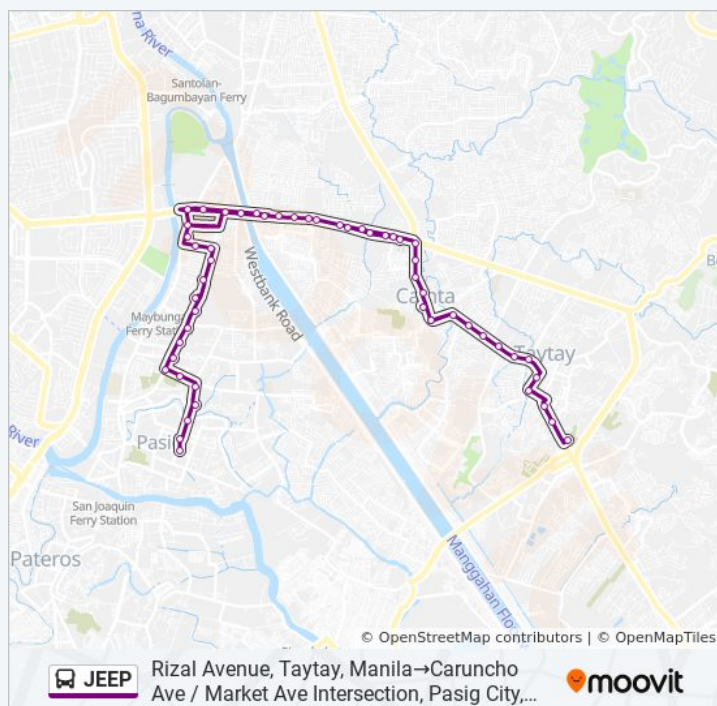

Ortigas Ave / 5th Avenue Intersection, Pasig City, Manila

Ortigas Ave, Pasig City, Manila

JEEP bus Time Schedule

Rizal Avenue, Taytay, Manila→Caruncho Ave / Market Ave Intersection, Pasig City, Manila Route
Timetable:

Direction: Rizal Avenue, Taytay, Manila→Caruncho Ave / Market Ave Intersection, Pasig City, Manila

Stops: 53

Trip Duration: 60 min

Line Summary:

Ortigas Ave, Pasig City, Manila

Ortigas Ave, Pasig City, Manila