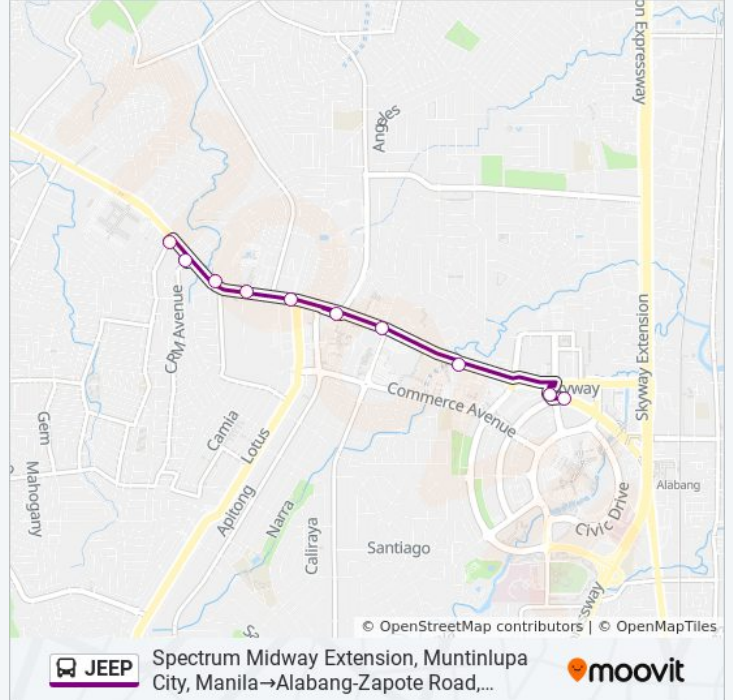

14 stops

[VIEW LINE SCHEDULE](#)

Alabang-Zapote Road, Muntinlupa City, Manila

Alabang-Zapote Road / Executive Ave Intersection , Muntinlupa City, Manila

Mercury Drug - 24 Hours, Alabang-Zapote Road, Muntinlupa City, Manila

Alabang-Zapote Road, Muntinlupa City, Manila

Alabang-Zapote Road, Muntinlupa City, Manila

Mercury Drug - 24 Hours, Alabang-Zapote Road, Muntinlupa City, Manila

Alabang-Zapote Road / Executive Ave Intersection , Muntinlupa City, Manila

Alabang-Zapote Road, Muntinlupa City, Manila

JEEP bus Time Schedule

Spectrum Midway Extension, Muntinlupa City, Manila→Alabang-Zapote Road, Muntinlupa City, Manila Route Timetable:

Sunday	12:00 AM - 10:00 PM
Monday	12:00 AM - 11:00 PM
Tuesday	12:00 AM - 11:00 PM
Wednesday	12:00 AM - 11:00 PM
Thursday	12:00 AM - 11:00 PM
Friday	12:00 AM - 11:00 PM
Saturday	12:00 AM - 10:00 PM

JEEP bus Info

Direction: Spectrum Midway Extension, Muntinlupa City, Manila→Alabang-Zapote Road, Muntinlupa City, Manila

Stops: 10

Trip Duration: 15 min

Line Summary:

JEEP bus time schedules and route maps are available in an offline PDF at moovitapp.com. Use the [Moovit App](#) to see live bus times, train schedule or subway schedule, and step-by-step directions for all public transit in Manila.