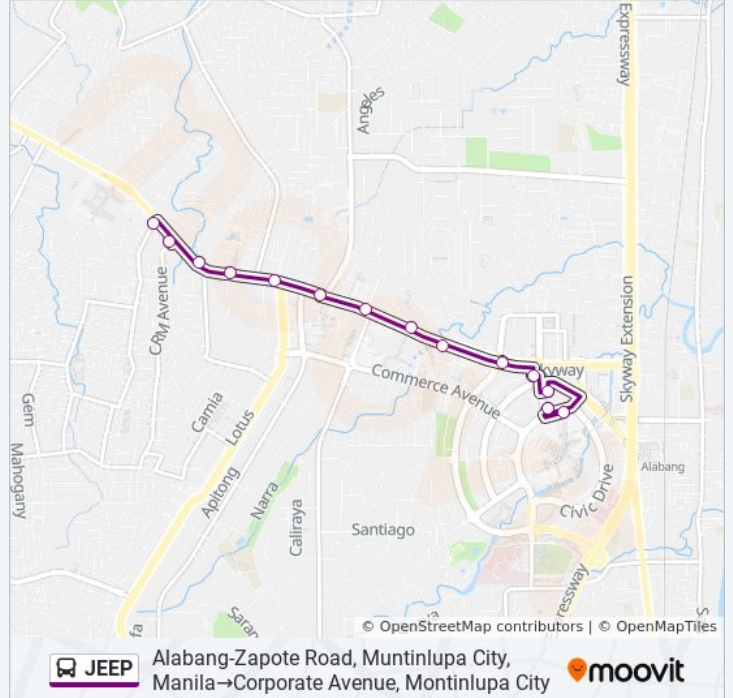

14 stops

[VIEW LINE SCHEDULE](#)

Alabang-Zapote Road, Muntinlupa City, Manila

Alabang-Zapote Road / Executive Ave Intersection , Muntinlupa City, Manila

Mercury Drug - 24 Hours, Alabang-Zapote Road, Muntinlupa City, Manila

Alabang-Zapote Road, Muntinlupa City, Manila

Alabang-Zapote Road, Muntinlupa City, Manila

Bridgeway, Montinlupa City

Bridgeway, Montinlupa City

Bridgeway, Montinlupa City

Corporate Avenue, Montinlupa City

JEEP bus Time Schedule

Alabang-Zapote Road, Muntinlupa City, Manila→Corporate Avenue, Montinlupa City Route Timetable:

Sunday	12:00 AM - 10:00 PM
Monday	12:00 AM - 11:00 PM
Tuesday	12:00 AM - 11:00 PM
Wednesday	12:00 AM - 11:00 PM
Thursday	12:00 AM - 11:00 PM
Friday	12:00 AM - 11:00 PM
Saturday	12:00 AM - 10:00 PM

JEEP bus Info

Direction: Alabang-Zapote Road, Muntinlupa City, Manila→Corporate Avenue, Montinlupa City

Stops: 14

Trip Duration: 16 min

Line Summary:

Direction: Spectrum Midway Extension, Muntinlupa City, Manila→Alabang-Zapote Road, Muntinlupa City, Manila