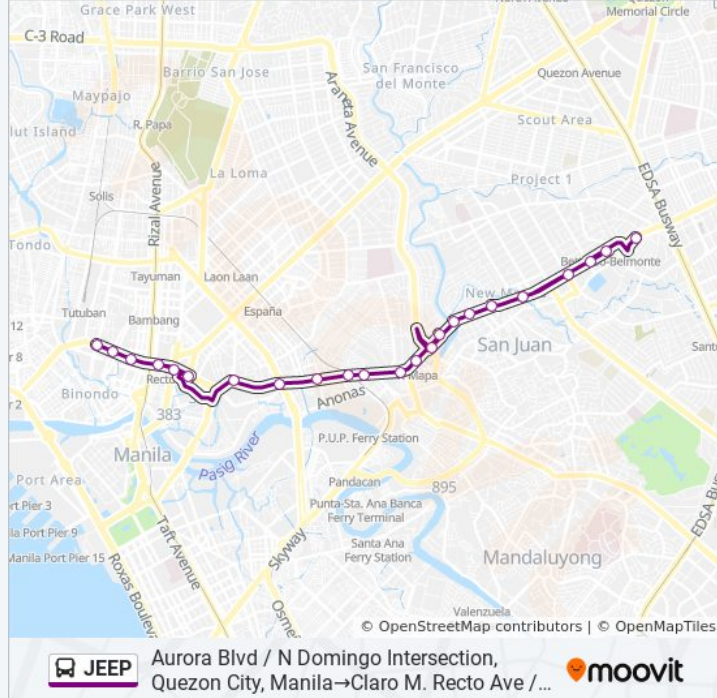

### JEEP bus Info

**Direction:** Aurora Blvd / N Domingo Intersection, Quezon City, Manila→Claro M. Recto Ave / Jose Abad Santos Ave. Intersection, Manila

**Stops:** 23

**Trip Duration:** 41 min

**Line Summary:**

Pureza Extension / Ramon Magsaysay Blvd Intersection, Manila

Ramon Magsaysay Blvd, Manila

Jollibee Figueras Legarda / Bustillos Intersection, Manila

Claro M. Recto Ave / Nicanor Reyes Street Intersection, Manila

Claro M. Recto Ave / Quezon Blvd Intersection, Manila

Lrt Doroteo Jose-Recto Station Walkway / Rizal Avenue Intersection, Manila

Teodora Alonzo / Claro M. Recto Ave Intersection, Manila

Claro M. Recto Ave / Guillermo Masangkay Intersection, Manila

Claro M. Recto Ave / Jose Abad Santos Ave. Intersection, Manila

**Direction: Claro M. Recto Ave / Jose Abad Santos Ave. Intersection, Manila→Aurora Blvd / Epifanio De Los Santos Avenue Intersection, Quezon City, Manila**