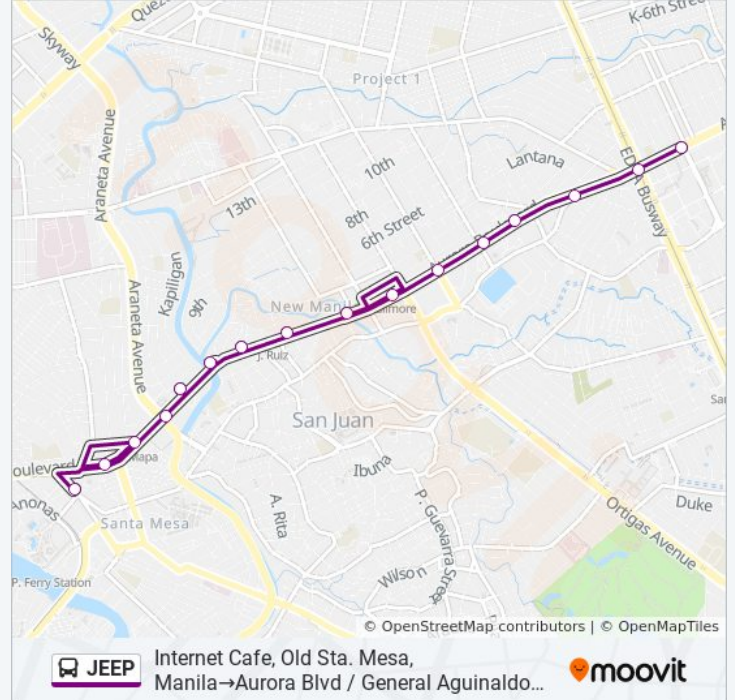

17 stops

[VIEW LINE SCHEDULE](#)

Aurora Blvd / General Aguinaldo Ave Intersection, Quezon City, Manila

Aurora Blvd / Epifanio De Los Santos Avenue Intersection, Quezon City, Manila

Aurora Blvd / N Domingo Intersection, Quezon City, Manila

**JEEP bus Info**

**Direction:** Aurora Blvd / General Aguinaldo Ave Intersection, Quezon City, Manila→Internet Cafe, Old Sta. Mesa, Manila

**Stops:** 17

**Trip Duration:** 27 min

**Line Summary:**

Guadalcanal St, Manila

**Direction:** Internet Cafe, Old Sta. Mesa, Manila→Aurora Blvd / General Aguinaldo Ave Intersection, Quezon City, Manila

**Stops:** 16

**Trip Duration:** 25 min

**Line Summary:**

Aurora Blvd / Epifanio De Los Santos Avenue  
Intersection, Quezon City, Manila

Aurora Blvd / General Aguinaldo Ave Intersection,  
Quezon City, Manila

JEEP bus time schedules and route maps are available in an offline PDF at [moovitapp.com](https://moovitapp.com). Use the [Moovit App](#) to see live bus times, train schedule or subway schedule, and step-by-step directions for all public transit in Manila.