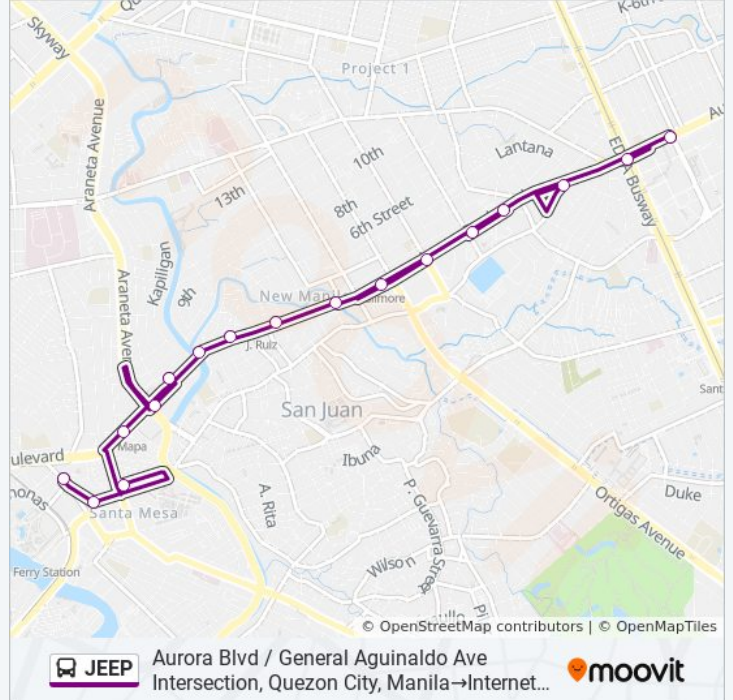

17 stops

[VIEW LINE SCHEDULE](#)

Aurora Blvd / General Aguinaldo Ave Intersection, Quezon City, Manila

Aurora Blvd / Epifanio De Los Santos Avenue Intersection, Quezon City, Manila

Aurora Blvd / N Domingo Intersection, Quezon City, Manila

Aurora Blvd, Quezon City

Sociogo, Quezon City

**JEEP bus Time Schedule**

Aurora Blvd / General Aguinaldo Ave Intersection, Quezon City, Manila→Internet Cafe, Old Sta. Mesa, Manila Route Timetable:

Sunday	12:00 AM - 10:00 PM
Monday	12:00 AM - 11:00 PM
Tuesday	12:00 AM - 11:00 PM
Wednesday	12:00 AM - 11:00 PM
Thursday	12:00 AM - 11:00 PM
Friday	12:00 AM - 11:00 PM
Saturday	12:00 AM - 10:00 PM

**JEEP bus Info**

**Direction:** Aurora Blvd / General Aguinaldo Ave Intersection, Quezon City, Manila→Internet Cafe, Old Sta. Mesa, Manila

**Stops:** 17

**Trip Duration:** 27 min

**Line Summary:**

Guadalcanal St, Manila

Old Sta. Mesa, Manila

Internet Cafe, Old Sta. Mesa, Manila

**Direction: Internet Cafe, Old Sta. Mesa, Manila→Aurora Blvd / General Aguinaldo Ave Intersection, Quezon City, Manila**

16 stops

[VIEW LINE SCHEDULE](#)