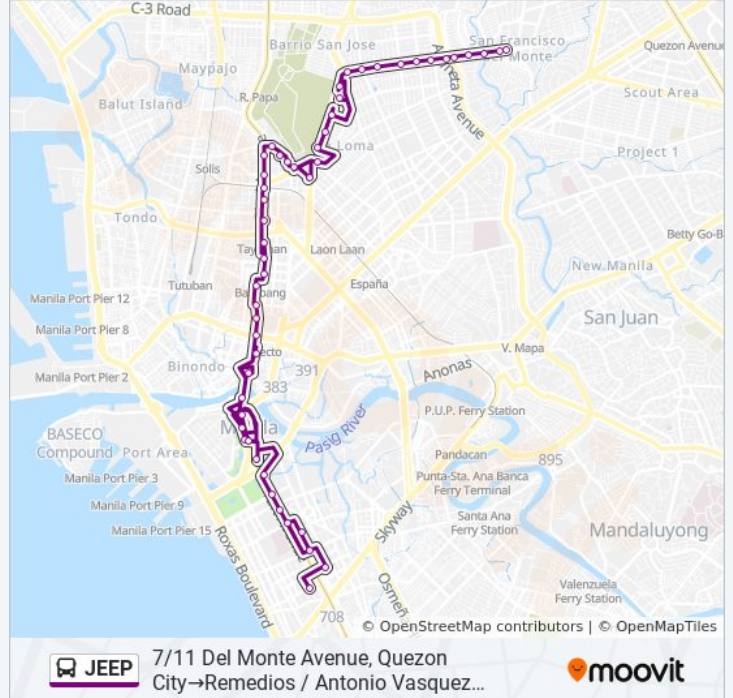

Quezon City

Andres Bonifacio / Magnas Intersection, Quezon City

Andres Bonifacio / Lunas Intersection, Quezon City

Andres Bonifacio / Bulusan Intersection, Quezon City

Andres Bonifacio / Iba Intersection, Quezon City

Andres Bonifacio / Ferdinand Blumentritt Intersection, Quezon City

Dimasalang / Aurora Boulevard Intersection, Quezon City

Ferdinand Blumentritt / Aurora Boulevard Intersection, Quezon City

Pedro Guevarra, Quezon City

Felix Huetas / Bulacan Intersection, Quezon City

Pampanga / Light Rail Transit Line, Quezon City

Light Rail Transit Line / Bulacan Intersection, Quezon City

Cavite, Quezon City

Light Rail Transportation / New Antipolo, Quezon City

Light Rail Transportation 1, Manila

Light Rail Transportation 1, Manila

Department Of Health, Razal Avenue, Manila

Jose R. Reyes Memorial Medical Center, Rizal Avenue, Manila

Rizal Avenue, Manila

Rizal Avenue, Manila

Valariano Fugoso, Manila

Valariano Fugoso, Manila

Valariano Fugoso, Manila

Rizal Avenue, Manila

Rizal Avenue, Manila

Mcarthur Bridge , Manila

Padre Burgos St, Manila

Taft Ave, Manila