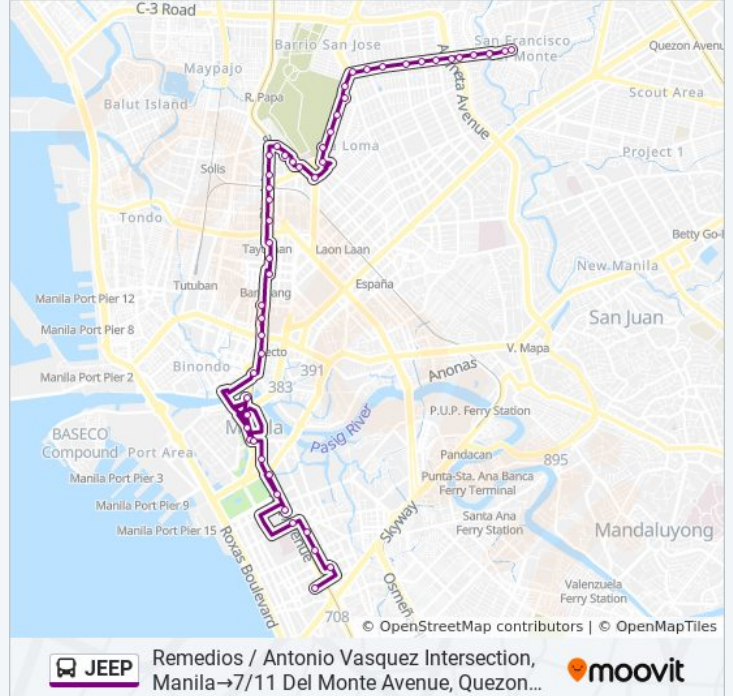

Valariano Fugoso, Manila

Valariano Fugoso, Manila

Valariano Fugoso, Manila

Rizal Avenue, Manila

Jose R. Reyes Memorial Medical Center, Rizal Avenue, Manila

Department Of Health, Razal Avenue, Manila

Light Rail Transportation 1, Manila

Light Rail Transportation 1, Manila

Light Rail Transportation / New Antipolo, Quezon City

Cavite, Quezon City

Light Rail Transit Line / Bulacan Intersection, Quezon City

Pampanga / Light Rail Transit Line, Quezon City

Felix Huetas / Bulacan Intersection, Quezon City

Pedro Guevarra, Quezon City

Ferdinand Blumentritt / Aurora Boulevard Intersection, Quezon City

Dimasalang / Aurora Boulevard Intersection, Quezon City

Andres Bonifacio / Ferdinand Blumentritt Intersection, Quezon City

Andres Bonifacio / Iba Intersection, Quezon City

Andres Bonifacio / Bulusan Intersection, Quezon City

Andres Bonifacio / Lunas Intersection, Quezon City

Andres Bonifacio / Magnas Intersection, Quezon City

Andres Bonifacio Near Manila North Cemetary, Quezon City

Del Monte Avenue / A. Bonifacio Intersection, Quezon City

Del Monte Avenue / D Tuazon Intersection, Quezon City

Del Monte Avenue / Matutum Intersection, Quezon City

Del Monte Avenue / Banawe Intersection,