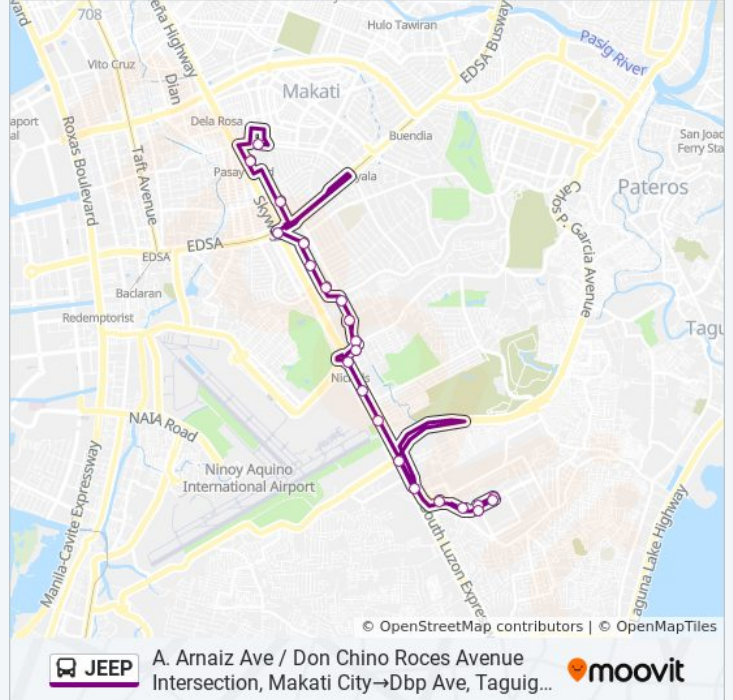

Use the Moovit App to find the closest JEEP bus station near you and find out when is the next JEEP bus arriving.

Direction: A. Arnaiz Ave / Don Chino Roces Avenue Intersection, Makati City→Dbp Ave, Taguig City, Manila, Manila

JEEP bus Info

Direction: A. Arnaiz Ave / Don Chino Roces Avenue Intersection, Makati City→Dbp Ave, Taguig City, Manila, Manila

Stops: 22

Trip Duration: 37 min

Line Summary:

South Luzon Expressway, Taguig City, Manila

Dbp Ave, Taguig City, Manila, Manila

Dbp Ave, Taguig City, Manila, Manila

Food Terminal Incorporated, Dbp Ave, Taguig City, Manila, Manila

Food Terminal Incorporated, Dbp Ave, Taguig City, Manila, Manila

Dbp Ave, Taguig City, Manila, Manila

Dbp Ave, Taguig City, Manila, Manila

Direction: Dbp Ave, Taguig City, Manila, Manila → A. Arnaiz Ave / Don Chino Roces Avenue Intersection, Makati City

18 stops

[VIEW LINE SCHEDULE](#)