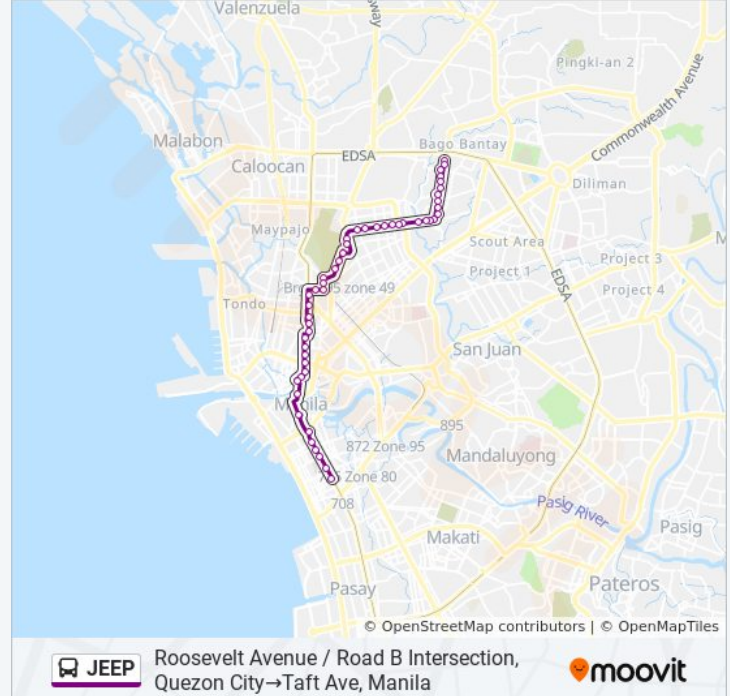

Andres Bonifacio / Lunas Intersection, Quezon
City

Andres Bonifacio / Bulusan Intersection, Quezon
City

Andres Bonifacio / Iba Intersection, Quezon City

Ferdinand Blumentritt / Aurora Boulevard
Intersection, Quezon City

Cavite / Leonor Rivera Intersection, Quezon City

New Antipolo / Leonor Rivera Intersection,
Quezon City

Old Antipolo / Felix Huetas Intersection, Quezon
City

Light Rail Transportation 1, Manila

Light Rail Transportation 1, Manila