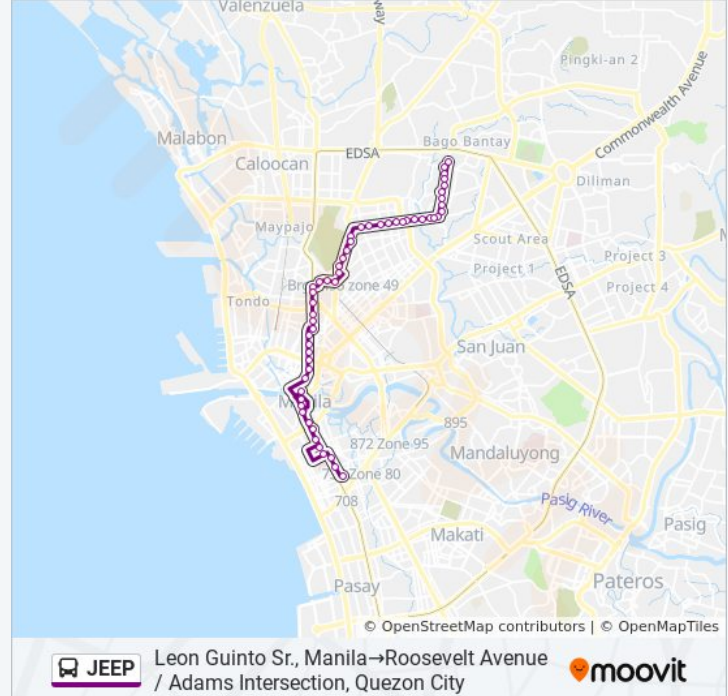

Jose R. Reyes Memorial Medical Center, Rizal Avenue, Manila

Department Of Health, Razal Avenue, Manila

Light Rail Transportation 1, Manila

Light Rail Transportation 1, Manila

Light Rail Transportation / New Antipolo, Quezon City

Ferdinand Blumentritt / Felix Huertas Intersection, Quezon City

Cavite / Leonor Rivera Intersection, Quezon City

Dimasalang / Aurora Boulevard Intersection, Quezon City

Andres Bonifacio / Ferdinand Blumentritt Intersection, Quezon City

Andres Bonifacio / Iba Intersection, Quezon City

Andres Bonifacio / Bulusan Intersection, Quezon City

Andres Bonifacio / Lunas Intersection, Quezon City

Andres Bonifacio / Magnas Intersection, Quezon City

Andres Bonifacio Near Manila North Cemetary, Quezon City

Del Monte Avenue / D Tuazon Intersection, Quezon City

Del Monte Avenue / Matutum Intersection, Quezon City

Del Monte Avenue / Banawe Intersection, Quezon City

Del Monte Avenue / Biak Na Bato Intersection, Quezon City

Del Monte Avenue / Sto. Domingo Intersection, Quezon City

Del Monte Avenue / Araneta Avenue Intersection, Quezon City

Del Monte Avenue / Don Ramon Intersection, Quezon City

Del Monte Avenue / Corumi Intersection, Quezon City

Del Monte Avenue / Malac Intersection, Quezon City