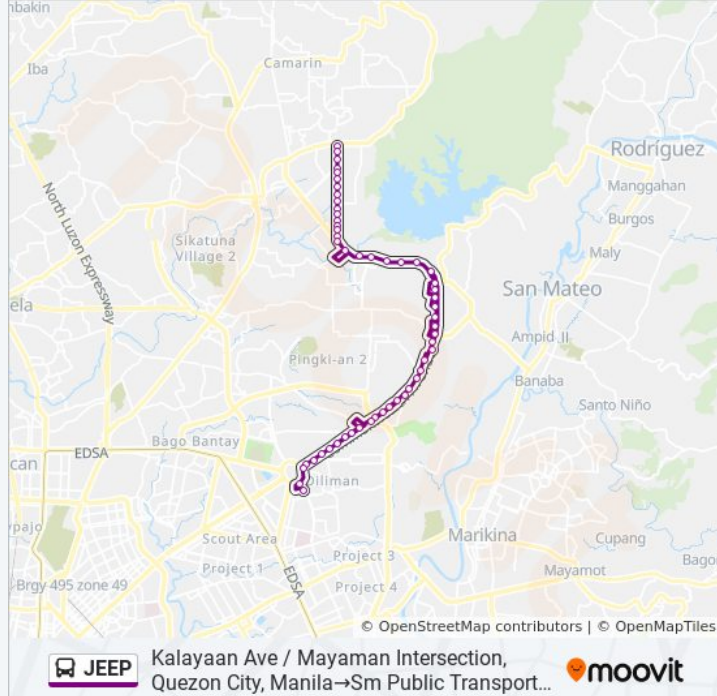

Direction: Kalayaan Ave / Mayaman Intersection, Quezon City, Manila→Sm Public Transport Terminal, Regalado Highway, Quezon City

Stops: 53

Trip Duration: 68 min

Line Summary:

Commonwealth Avenue, Quezon City

Commonwealth Avenue, Quezon City

Mary the Queen College, Commonwealth Avenue, Quezon City

Commonwealth Avenue / Capitol Homes Drive Intersection, Quezon City

Our Lady Of Mercy School, 14.680409, 121.084434

Commonwealth Avenue, Quezon City

Commonwealth Avenue, Quezon City

Commonwealth Avenue, Quezon City

Commonwealth Avenue / Ibp Road Intersection, Quezon City

Commonwealth Avenue, Quezon City

Commonwealth Avenue / Dona Carmen Intersection, Quezon City

Commonwealth Avenue / Winston Intersection, Quezon City

Commonwealth Avenue / Pearl Intersection, Quezon City

Commonwealth Avenue, Quezon City

Commonwealth Avenue / Fairlane Intersection, Quezon City

Total Fairview, Commonwealth Avenue, Quezon