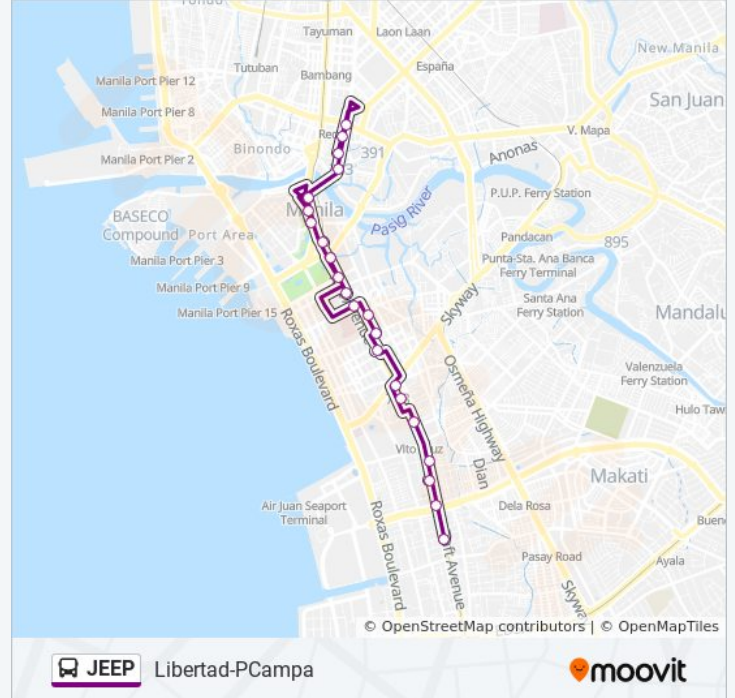

Taft Ave, Manila

Padre Burgos St, Manila

Quezon Blvd, Manila

Quezon Blvd, Manila

Quezon Blvd, Manila

Claro M. Recto Ave / Quezon Blvd Intersection,
Manila

JEEP bus time schedules and route maps are available in an offline PDF at moovitapp.com. Use the [Moovit App](#) to see live bus times, train schedule or subway schedule, and step-by-step directions for all public transit in Manila.

[About Moovit](#) • [MaaS Solutions](#) • [Supported Countries](#) • [Mooviter Community](#)

© 2023 Moovit - All Rights Reserved

Check Live Arrival Times