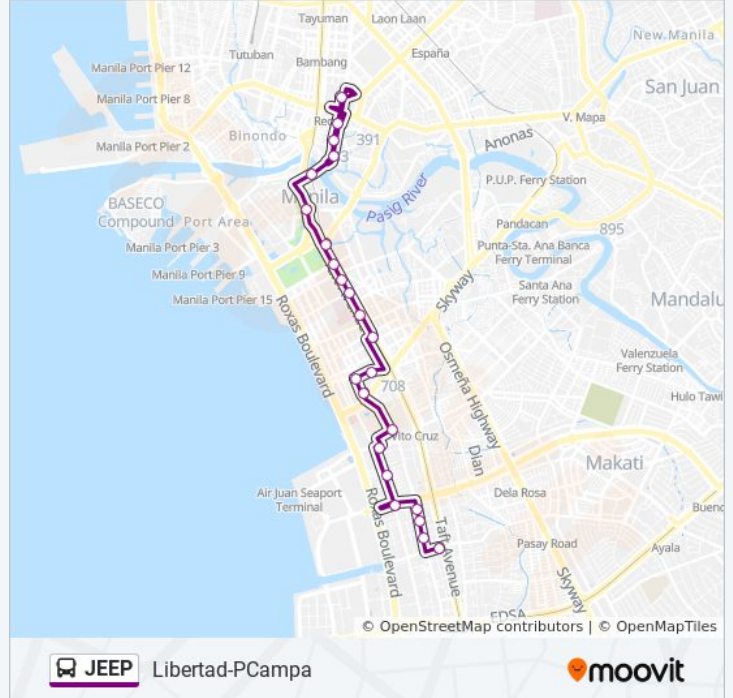

Use the Moovit App to find the closest JEEP bus station near you and find out when is the next JEEP bus arriving.

Direction: España Blvd / Quezon Blvd Intersection, Manila→P. Villanueva, Lungsod Ng Pasay

23 stops

[VIEW LINE SCHEDULE](#)

- España Blvd / Quezon Blvd Intersection, Manila
- Quezon Blvd, Manila
- Quezon Blvd, Manila
- Quezon Blvd, Manila
- Quezon Bridge, Manila
- Taft Ave, Manila
- Ayala Blvd / Taft Avenue Intersection, Manila
- Taft Ave / T.M. Kalaw Intersection, Manila
- Traft Avenue, Maila
- Taft Ave / Padre Faura Intersection, Manila
- Taft Ave / Josefa Llanes Escoda Intersection, Manila
- Taft Ave, Manila
- San Andres Market, San Andres / Leveriza Intersection, Manila
- M Adriatico / San Andres Intersection, Manila
- Hotel Victoria, M Adriatico, Manila
- Rizal Memorial Track And Football Stadium, M Adriatico, Manila
- Hp Village Square, Pablo Ocampo Sr., Manila
- Sinciego / F.B. Harrison St Intersection, Lungsod

JEEP bus Info

Direction: España Blvd / Quezon Blvd Intersection, Manila→P. Villanueva, Lungsod Ng Pasay

Stops: 23

Trip Duration: 38 min

Line Summary:

Ng Pasay, Makati City

Senator Gil Puyat Ave / F.B. Harrison Intersection
East Bound, Lungsod Ng Pasay

Leveriza, Lungsod Ng Pasay

Cartimar, Lungsod Ng Pasay

Leveriza, Lungsod Ng Pasay

P. Villanueva, Lungsod Ng Pasay

**Direction: Taft Ave / College Rd Intersection,
Lungsod Ng Pasay→Claro M. Recto Ave /
Quezon Blvd Intersection, Manila**