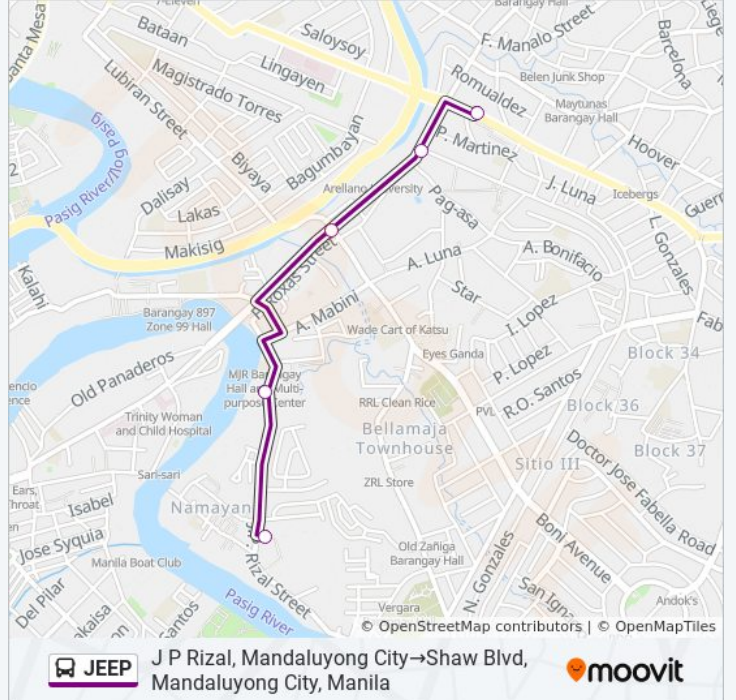

(1) Haig, Mandaluyong City→J P Rizal, Mandaluyong City: 12:00 AM - 11:00 PM(2) J P Rizal, Mandaluyong City→Shaw Blvd, Mandaluyong City, Manila: 12:00 AM - 11:00 PM

Use the Moovit App to find the closest JEEP bus station near you and find out when is the next JEEP bus arriving.

JEEP bus Info

Direction: Haig, Mandaluyong City→J P Rizal, Mandaluyong City

Stops: 6

Trip Duration: 10 min

Line Summary:

Direction: J P Rizal, Mandaluyong City→Shaw Blvd, Mandaluyong City, Manila

5 stops

[VIEW LINE SCHEDULE](#)

Shaw Blvd, Mandaluyong City, Manila

JEEP bus Time Schedule

J P Rizal, Mandaluyong City→Shaw Blvd, Mandaluyong City, Manila Route Timetable:

Sunday	12:00 AM - 10:00 PM
Monday	12:00 AM - 11:00 PM
Tuesday	12:00 AM - 11:00 PM
Wednesday	12:00 AM - 11:00 PM
Thursday	12:00 AM - 11:00 PM
Friday	12:00 AM - 11:00 PM
Saturday	12:00 AM - 10:00 PM

JEEP bus Info

Direction: J P Rizal, Mandaluyong City→Shaw Blvd, Mandaluyong City, Manila

Stops: 5

Trip Duration: 9 min

Line Summary:

JEEP bus time schedules and route maps are available in an offline PDF at moovitapp.com. Use the [Moovit App](#) to see live bus times, train schedule or subway schedule, and step-by-step directions for all public transit in Manila.