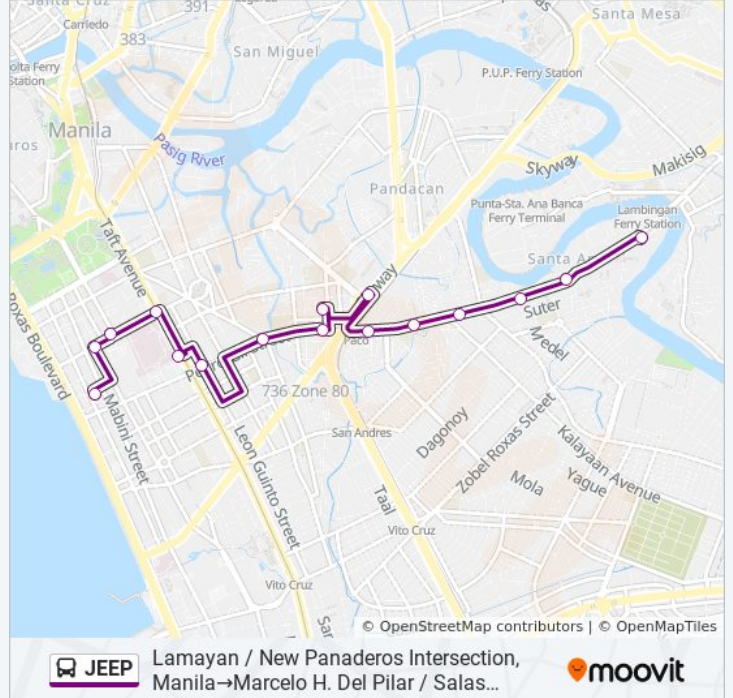

Use the Moovit App to find the closest JEEP bus station near you and find out when is the next JEEP bus arriving.

Direction: Lamayan / New Panaderos Intersection, Manila→Marcelo H. Del Pilar / Salas Intersection, Manila

16 stops

[VIEW LINE SCHEDULE](#)

- Lamayan / New Panaderos Intersection, Manila
- New Panaderos / Old Panaderos Intersection, Manila
- Pedro Gil, Manila
- Pedro Gil / Felix Intersection, Manila
- La Concordia College, Pedro Gil, Manila
- Pedro Gil / Fabie Intersection, Manila
- Plaza Dilao Rd, Manila
- Perdigon / Penafrancia Intersection, Manila
- Pedro Gil / Union Intersection, Manila
- Angel Linao / Pedro Gil
- Leon Guinto Sr. / Pedro Gil Intersection, Manila
- Taft Ave / Josefa Llanes Escoda Intersection, Manila
- Taft Ave / Padre Faura Intersection, Manila
- Robinson's Place Residences li, Padre Faura, Manila
- Padre Faura / M Adriatico Intersection, Manila
- Marcelo H. Del Pilar / Salas Intersection, Manila

JEEP bus Time Schedule

Lamayan / New Panaderos Intersection, Manila→Marcelo H. Del Pilar / Salas Intersection, Manila Route Timetable:

Sunday	12:00 AM - 10:00 PM
Monday	12:00 AM - 11:00 PM
Tuesday	12:00 AM - 11:00 PM
Wednesday	12:00 AM - 11:00 PM
Thursday	12:00 AM - 11:00 PM
Friday	12:00 AM - 11:00 PM
Saturday	12:00 AM - 10:00 PM

JEEP bus Info

Direction: Lamayan / New Panaderos Intersection, Manila→Marcelo H. Del Pilar / Salas Intersection, Manila

Stops: 16

Trip Duration: 25 min

Line Summary:

Direction: Philipine General Hospital, Pedro Gil, Manila→Lamayan / New Panaderos Intersection, Manila