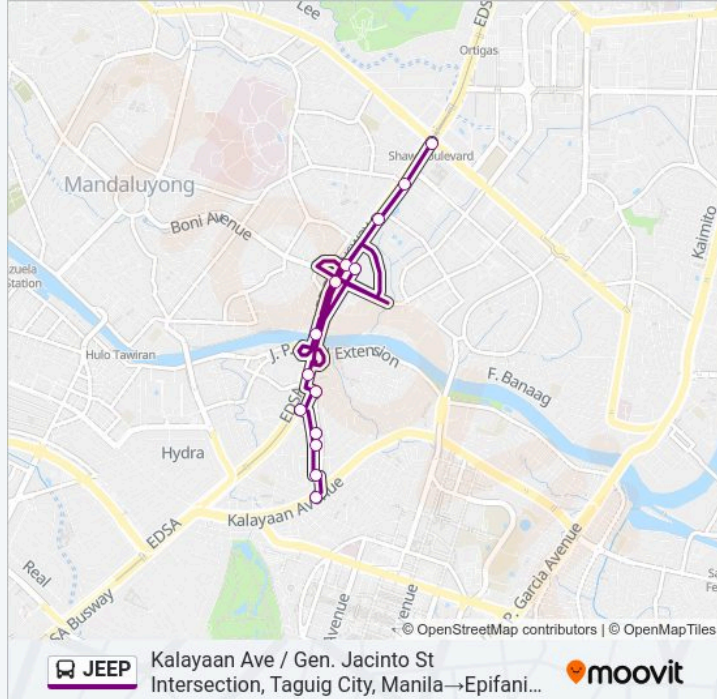

### JEEP bus Info

**Direction:** Kalayaan Ave / Gen. Jacinto St Intersection, Taguig City, Manila→Epifanio De Los Santos Avenue / Shaw Blvd Intersection, Mandaluyong City, Manila

**Stops:** 14

**Trip Duration:** 14 min

**Line Summary:**

Epifanio De Los Santos Avenue / United Intersection, Mandaluyong City, Manila

Epifanio De Los Santos Avenue / Shaw Blvd Intersection, Mandaluyong City, Manila

**Direction: Epifanio De Los Santos Avenue / Shaw Blvd Intersection, Mandaluyong City, Manila→Kalayaan Ave / Gen. Jacinto St Intersection, Taguig City, Manila**

19 stops

[VIEW LINE SCHEDULE](#)

Epifanio De Los Santos Avenue / Shaw Blvd Intersection, Mandaluyong City, Manila

Sierra Madre / Sultan, Makati City, Manila

Sierra Madre / Malinao, Makati City, Manila

Sierra Madre / Cordillera, Makati City, Manila

### JEEP bus Info

**Direction:** Epifanio De Los Santos Avenue / Shaw Blvd Intersection, Mandaluyong City, Manila→Kalayaan Ave / Gen. Jacinto St Intersection, Taguig City, Manila

**Stops:** 19

**Trip Duration:** 17 min