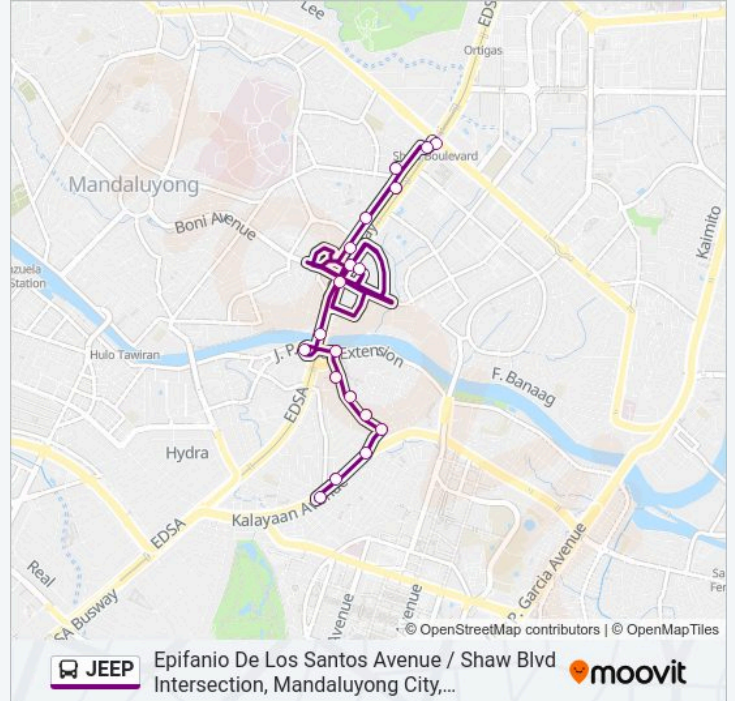

### JEEP bus Info

**Direction:** Kalayaan Ave / Gen. Jacinto St Intersection, Taguig City, Manila→Epifanio De Los Santos Avenue / Shaw Blvd Intersection, Mandaluyong City, Manila

**Stops:** 14

**Trip Duration:** 14 min

### JEEP bus Info

**Direction:** Epifanio De Los Santos Avenue / Shaw Blvd Intersection, Mandaluyong City, Manila→Kalayaan Ave / Gen. Jacinto St Intersection, Taguig City, Manila

**Stops:** 19

**Trip Duration:** 17 min

**Line Summary:**

San Jose Street / La Banda Intersection, Makati City, Manila

San Jose Street, Makati City, Manila

Kalayaan Ave / Comercio Intersection, Taguig City, Manila

Kalayaan Ave, Taguig City, Manila

Kalayaan Ave / Gen. Jacinto St Intersection, Taguig City, Manila

JEEP bus time schedules and route maps are available in an offline PDF at [moovitapp.com](https://moovitapp.com). Use the Moovit App to see live bus times, train schedule or subway schedule, and step-by-step directions for all public transit in Manila.