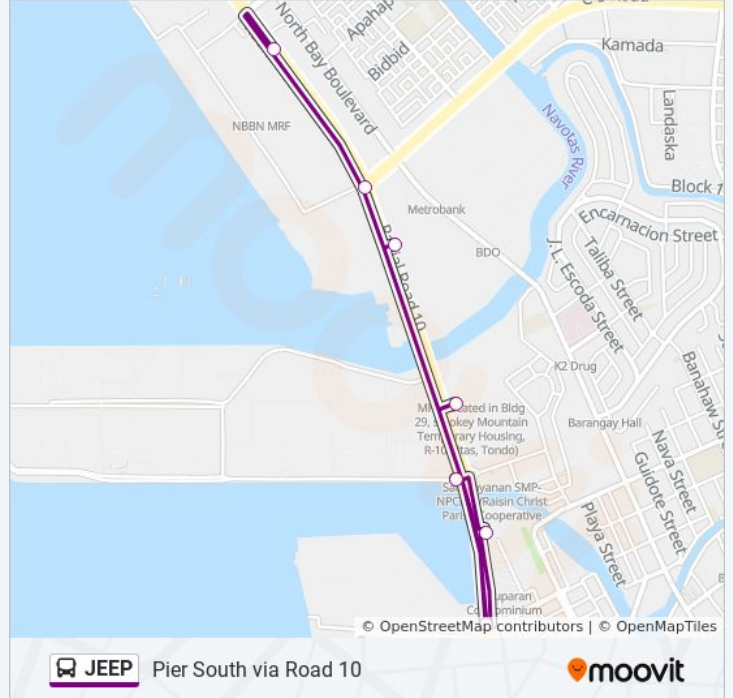

President Ferdinand E. Marcos Highway / Bonifacio Intersection, Tondo

JEEP bus Time Schedule

President Ferdinand E. Marcos Highway, Tondo→President Ferdinand E. Marcos Highway / Bonifacio Intersection, Tondo Route Timetable:

Sunday	00:00 - 22:00
Monday	00:00 - 23:00
Tuesday	00:00 - 23:00
Wednesday	00:00 - 23:00
Thursday	00:00 - 23:00
Friday	00:00 - 23:00
Saturday	00:00 - 22:00

JEEP bus Info

Direction: President Ferdinand E. Marcos Highway, Tondo→President Ferdinand E. Marcos Highway / Bonifacio Intersection, Tondo

Stops: 7

Trip Duration: 11 min

Line Summary:

Direction: Sto. Nino Church, Nicolas Zamora, Manila→President Ferdinand E. Marcos Highway, Tondo

14 stops

[VIEW LINE SCHEDULE](#)

- Sto. Nino Church, Nicolas Zamora, Manila
- Moriones, Manila
- Moriones / Masinop Intersection, Manila
- Don Bosco Tondo Soccer Field, Radial Road 10, Manila
- D E. Marcos Highway / Herbosa Intersection, Velasquez, Tondo
- D E. Marcos Highway / Capulong Intersection, Velasquez, Tondo
- Manila Film Centre, President Ferdinand E. Marcos Highway, Tondo
- President Ferdinand E. Marcos Highway / Bonifacio Intersection, Tondo
- Vitas Meat Slaughter House, President Ferdinand E. Marcos Highway, Tondo
- President Ferdinand E. Marcos Highway / Miguel De Legaspi Intersection, Tondo
- Sm Hypermarket, President Ferdinand E. Marcos Highway, Ondo
- Caltex, President Ferdinand E. Marcos Highway, Tondo