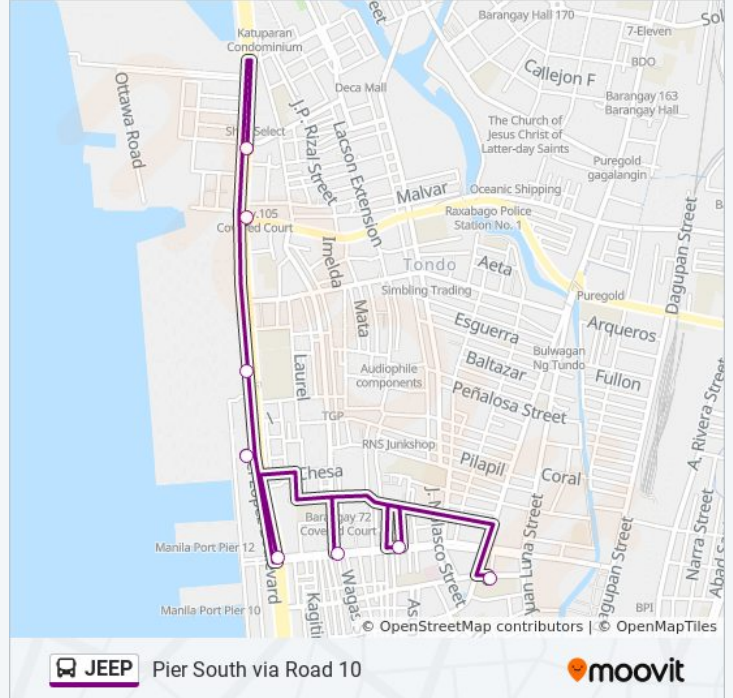

Radial Road 10, Manila

Radial Road 10 / Moriones Intersection, Manila

Moriones / Masinop Intersection, Manila

Moriones, Manila

Isabelo Delos Reyes Elementary School, Nicolas Zamora, Manila

JEEP bus Time Schedule

Manila Film Centre, President Ferdinand E. Marcos Highway, Tondo→Isabelo Delos Reyes Elementary School, Nicolas Zamora, Manila Route Timetable:

Sunday	00:00 - 22:00
Monday	00:00 - 23:00
Tuesday	00:00 - 23:00
Wednesday	00:00 - 23:00
Thursday	00:00 - 23:00
Friday	00:00 - 23:00
Saturday	00:00 - 22:00

JEEP bus Info

Direction: Manila Film Centre, President Ferdinand E. Marcos Highway, Tondo→Isabelo Delos Reyes Elementary School, Nicolas Zamora, Manila

Stops: 8

Trip Duration: 11 min

Line Summary:

Direction: President Ferdinand E. Marcos Highway, Tondo→President Ferdinand E. Marcos Highway / Bonifacio Intersection, Tondo

7 stops

[VIEW LINE SCHEDULE](#)

President Ferdinand E. Marcos Highway, Tondo

President Ferdinand E. Marcos Highway / Circumferential Road 3 Intersection, Tondo

Caltex, President Ferdinand E. Marcos Highway, Tondo