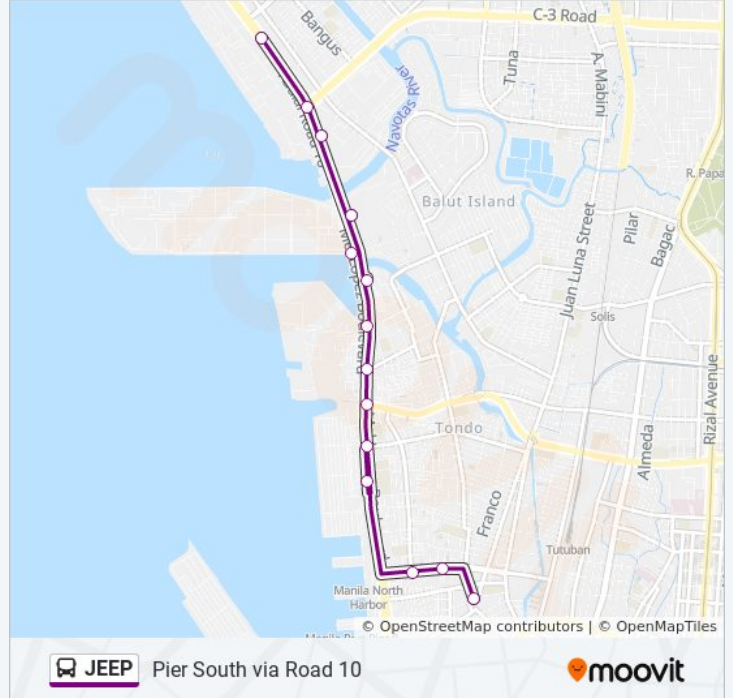

President Ferdinand E. Marcos Highway /
Circumferential Road 3 Intersection, Tondo

President Ferdinand E. Marcos Highway, Tondo

JEEP bus time schedules and route maps are available in an offline PDF at moovitapp.com. Use the [Moovit App](#) to see live bus times, train schedule or subway schedule, and step-by-step directions for all public transit in Manila.

[About Moovit](#) • [MaaS Solutions](#) • [Supported Countries](#) • [Mooviter Community](#)

© 2024 Moovit - All Rights Reserved

Check Live Arrival Times