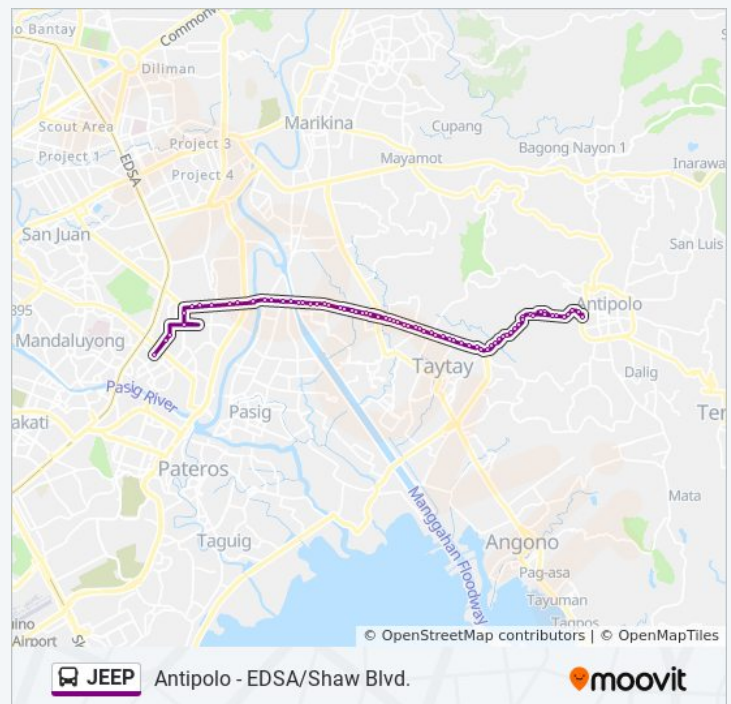

Memorial Cir Intersection, Antipolo City, Manila
Route Timetable:

Sunday	12:00 AM - 10:00 PM
Monday	12:00 AM - 11:00 PM
Tuesday	12:00 AM - 11:00 PM
Wednesday	12:00 AM - 11:00 PM
Thursday	12:00 AM - 11:00 PM
Friday	12:00 AM - 11:00 PM
Saturday	12:00 AM - 10:00 PM

JEEP bus Info

Direction: Sheridan / United Street, Mandaluyong City, Manila→Ortigas Avenue Extension / L. Sumulong Memorial Cir Intersection, Antipolo City, Manila

Stops: 70

Trip Duration: 69 min

Line Summary: