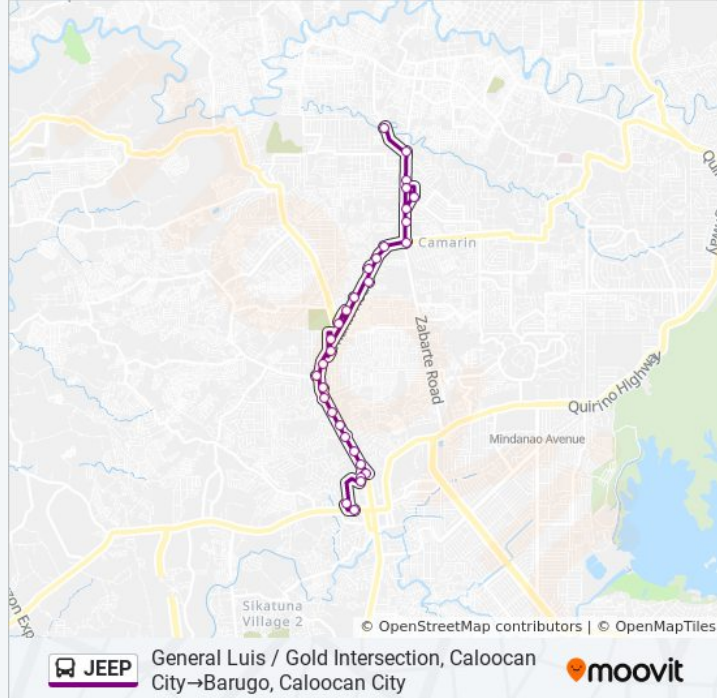

JEEP bus Info

Direction: General Luis / Gold Intersection, Caloocan City→Barugo, Caloocan City

Stops: 31

Trip Duration: 31 min

Line Summary:

Camarin Road, Caloocan City

Camarin Road, Caloocan City

Camarin Road, Caloocan City

Camarin Road / Sampaguita Intersection,
Caloocan City

Camarin Road, Caloocan City

Zabarte Road / Camarin Road Intersection,
Caloocan City

New Lance Center For Education, Zabarte Road,
Caloocan City

Zabarte Road, Caloocan City

Captain F. Samano, Caloocan City

Nodado General Hospital, Old Zabarte, Caloocan
City

Captain F. Samano, Caloocan City

National Mental Hospital, Barugo, Caloocan City

Barugo, Caloocan City

**Direction: Sto. Nino Parish, Old Zabarte,
Caloocan City→Mindanao Avenue / Belfast
Intersection, Quezon City**

JEEP bus Info

Direction: Sto. Nino Parish, Old Zabarte, Caloocan
City→Mindanao Avenue / Belfast Intersection,
Quezon City

Stops: 32

Trip Duration: 35 min

Line Summary:

Camarin Road / Ilang - Ilang Intersection, Caloocan City