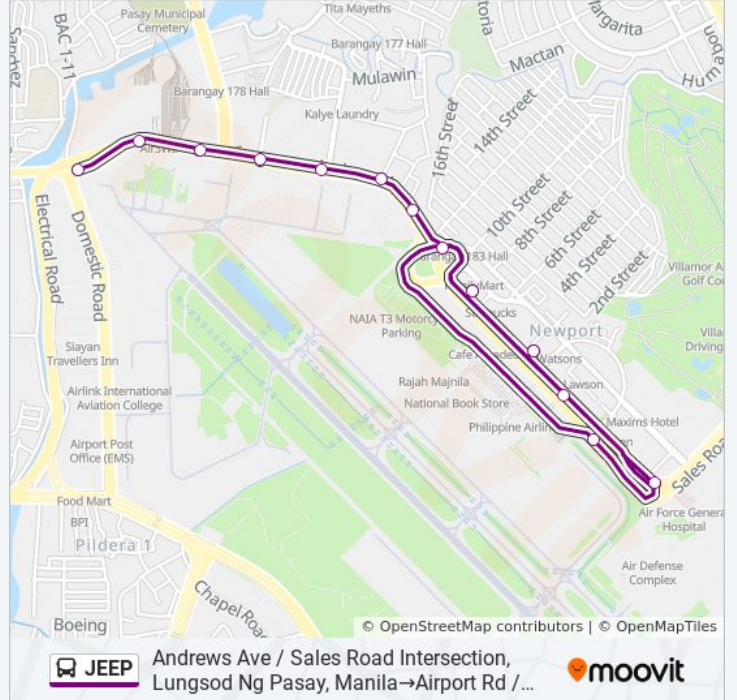

Use the Moovit App to find the closest JEEP bus station near you and find out when is the next JEEP bus arriving.

Direction: Airport Rd / Domestic Rd Intersection, Parañaque City, Manila → Andrews Ave / Sales Road Intersection, Lungsod Ng Pasay, Manila

JEEP bus Info

Direction: Airport Rd / Domestic Rd Intersection, Parañaque City, Manila → Andrews Ave / Sales Road Intersection, Lungsod Ng Pasay, Manila

Stops: 24

Trip Duration: 29 min

Line Summary:

Andrews Ave / St Peter Intersection, Lungsod Ng Pasay, Manila

Andrews Ave, Lungsod Ng Pasay, Manila

Airport Rd, Lungsod Ng Pasay, Manila

Airport Rd, Lungsod Ng Pasay, Manila

Airport Rd / Domestic Rd Intersection, Parañaque City, Manila

JEEP bus Time Schedule

Andrews Ave / Sales Road Intersection, Lungsod Ng Pasay, Manila→Airport Rd / Domestic Rd Intersection, Parañaque City, Manila Route Timetable:

Direction: Andrews Ave / Sales Road Intersection, Lungsod Ng Pasay, Manila→Airport Rd / Domestic Rd Intersection, Parañaque City, Manila

Stops: 13

Trip Duration: 13 min

Line Summary:

JEEP bus time schedules and route maps are available in an offline PDF at moovitapp.com. Use the [Moovit App](#) to see live bus times, train schedule or subway schedule, and step-by-step directions for all public transit in Manila.