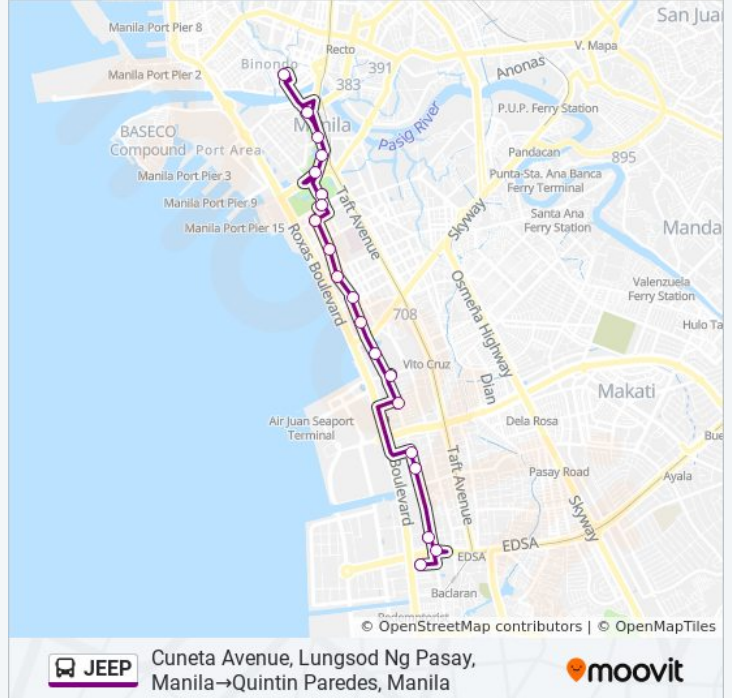

Padre Burgos St, Manila

Quintin Paredes, Manila

Direction: Juan Luna / Veronica Intersection, Manila→Epifanio De Los Santos Avenue, Lungsod Ng Pasay

23 stops

[VIEW LINE SCHEDULE](#)

- Juan Luna / Veronica Intersection, Manila
- Juan Luna, Manila
- Dasmariñas / Juan Luna Intersection, Manila
- Jones Bridge / Riverside Dr Intersection, Manila
- Padre Burgos St, Manila
- Juan Luna Monument, Padre Burgos St / General Luna St, Manila
- Juan Luna Monument, General Luna St, Manila
- Juan Luna Monument, Padre Burgos St / Maria Y. Orosa St, Manila
- Maria Y. Orosa St, Manila
- Museum Of Philippine History, Rizal Park, T.M. Kalaw, Manila
- Marcelo H. Del Pilar / Salas Intersection, Manila
- Marcelo H. Del Pilar / Sinagoga Intersection, Manila
- Marcelo H. Del Pilar, Manila
- Hospital, Marcelo H. Del Pilar / President Quirino Ave Intersection, Manila
- Hospital, A.Mabini, Manila

JEEP bus Time Schedule

Juan Luna / Veronica Intersection, Manila→Epifanio De Los Santos Avenue, Lungsod Ng Pasay Route
Timetable:

Sunday	12:00 AM - 10:00 PM
Monday	12:00 AM - 11:00 PM
Tuesday	12:00 AM - 11:00 PM
Wednesday	12:00 AM - 11:00 PM
Thursday	12:00 AM - 11:00 PM
Friday	12:00 AM - 11:00 PM
Saturday	12:00 AM - 10:00 PM

JEEP bus Info

Direction: Juan Luna / Veronica Intersection, Manila→Epifanio De Los Santos Avenue, Lungsod Ng Pasay

Stops: 23

Trip Duration: 41 min

Line Summary: