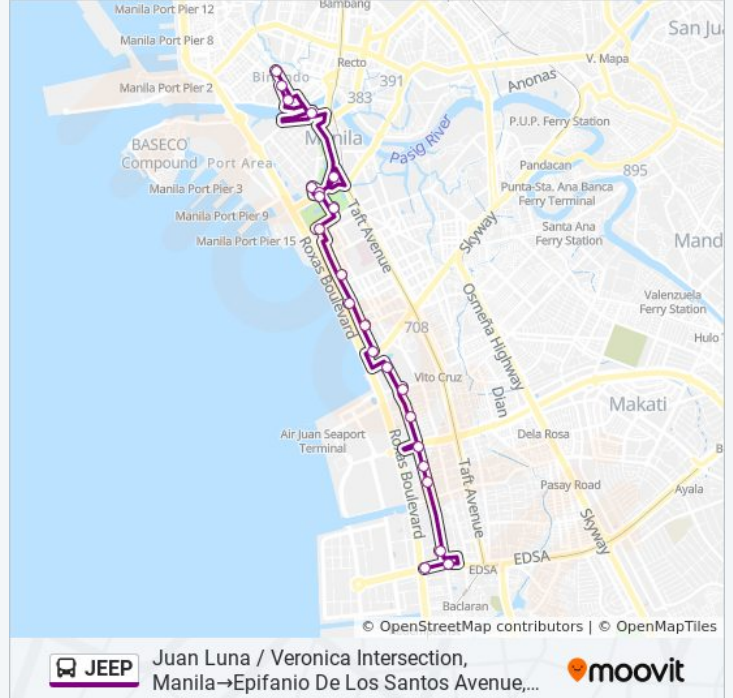

Use the Moovit App to find the closest JEEP bus station near you and find out when is the next JEEP bus arriving.

**Direction: Cuneta Avenue, Lungsod Ng Pasay,
Manila→Quintin Paredes, Manila**

20 stops

[VIEW LINE SCHEDULE](#)

JEEP bus Info

Direction: Juan Luna / Veronica Intersection, Manila→Epifanio De Los Santos Avenue, Lungsod Ng Pasay

Stops: 23

Trip Duration: 41 min

Line Summary:

Hp Village Square, Pablo Ocampo Sr., Manila

Sinciego / F.B. Harrison St Intersection, Lungsod Ng Pasay, Makati City

Senator Gil Puyat Ave / F.B. Harrison Intersection East Bound, Lungsod Ng Pasay

M.Santos / F.B. Harrison St Intersection, Lungsod Ng Pasay

F.B. Harrison St / Williams Intersection, Lungsod Ng Pasay

F.B. Harrison St / Ignacio, Lungsod Ng Pasay

Epifanio De Los Santos Avenue, 329

Epifanio De Los Santos Avenue, Lungsod Ng Pasay

JEEP bus time schedules and route maps are available in an offline PDF at moovitapp.com. Use the [Moovit App](#) to see live bus times, train schedule or subway schedule, and step-by-step directions for all public transit in Manila.