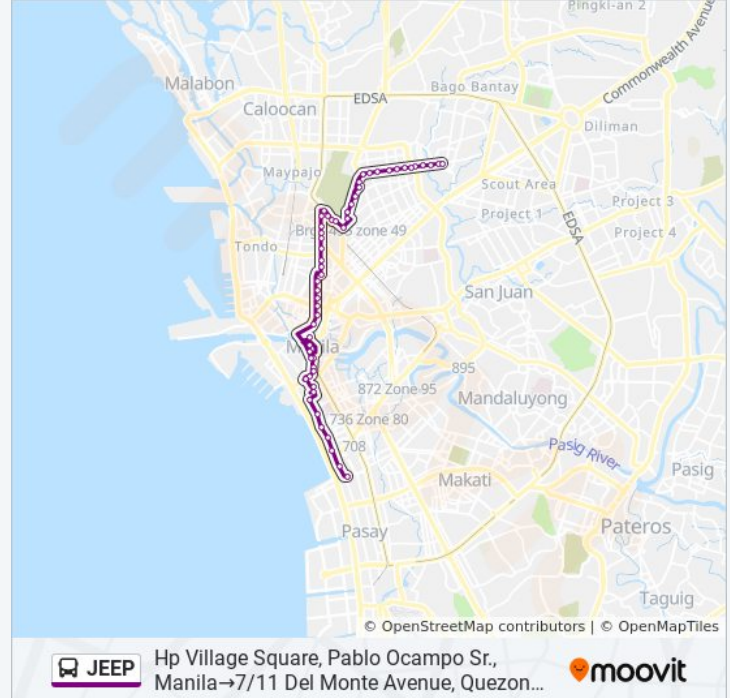

Padre Burgos St, Manila

Padre Burgos / Taft Ave Intersection St, Manila

Padre Burgos St / Taft Ave, Manila

Taft Ave, Manila

Taft Ave, Manila

Padre Burgos St, Manila

Mcarthur Bridge , Manila

Rizal Avenue, Manila

Rizal Avenue, Manila

Valariano Fugoso, Manila

Valariano Fugoso, Manila

Valariano Fugoso, Manila

Rizal Avenue, Manila

Rizal Avenue, Manila

Jose R. Reyes Memorial Medical Center, Rizal Avenue, Manila

Department Of Health, Razal Avenue, Manila

Light Rail Transportation 1, Manila

Light Rail Transportation 1, Manila

Light Rail Transportation / New Antipolo, Quezon City

Cavite, Quezon City

Light Rail Transit Line / Bulacan Intersection, Quezon City

Pampanga / Light Rail Transit Line, Quezon City

Felix Huetas / Bulacan Intersection, Quezon City

Pedro Guevarra, Quezon City

Ferdinand Blumentritt / Aurora Boulevard Intersection, Quezon City

Dimasalang / Aurora Boulevard Intersection, Quezon City

Andres Bonifacio / Ferdinand Blumentritt Intersection, Quezon City

Andres Bonifacio / Iba Intersection, Quezon City

Andres Bonifacio / Bulusan Intersection, Quezon City