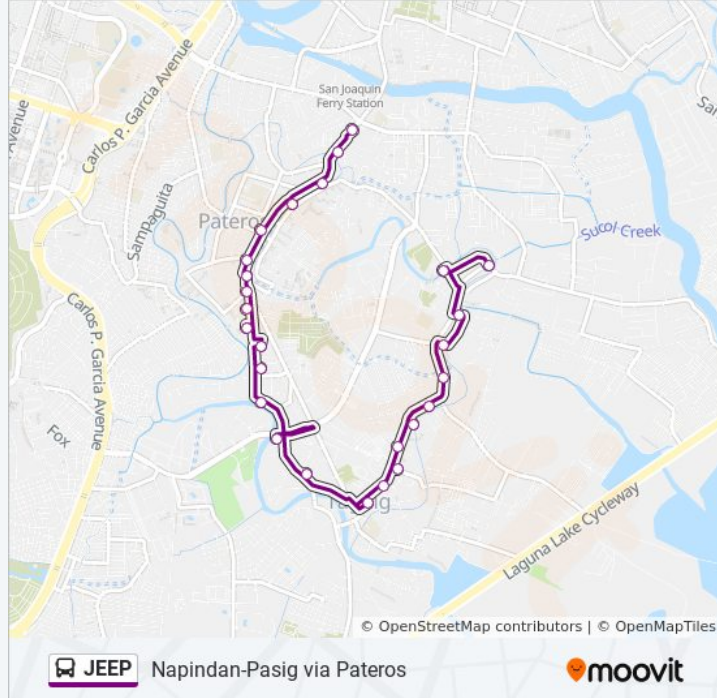

JEEP bus Info

Direction: F.Manalo / L.Labao Intersection, Taguig City, Manila→M. Almeda, Pateros, Manila

Stops: 26

Trip Duration: 27 min

Line Summary:

Manila

M. Almeda, Taguig City, Taguig City, Manila

M. Almeda / Martinez Del 96, Pateros, Manila

M. Almeda, Pateros, Manila

Direction: M. Almeda, Pateros, Manila→F.Manalo / L.Labao Intersection, Taguig City, Manila

28 stops

[VIEW LINE SCHEDULE](#)

M. Almeda, Pateros, Manila

M. Almeda, Pateros, Manila

M. Almeda, Pateros, Manila

Levi B Mariano Ave, Taguig City, Manila

Gen. A Luna St, Taguig City, Manila

JEEP bus Time Schedule

M. Almeda, Pateros, Manila→F.Manalo / L.Labao Intersection, Taguig City, Manila Route Timetable:

Sunday	12:00 AM - 10:00 PM
Monday	12:00 AM - 11:00 PM
Tuesday	12:00 AM - 11:00 PM
Wednesday	12:00 AM - 11:00 PM
Thursday	12:00 AM - 11:00 PM
Friday	12:00 AM - 11:00 PM
Saturday	12:00 AM - 10:00 PM

JEEP bus Info

Direction: M. Almeda, Pateros, Manila→F.Manalo / L.Labao Intersection, Taguig City, Manila

Stops: 28

Trip Duration: 26 min

Line Summary:

Gen. A Luna St, Taguig City, Manila

Taguig Catholic Cemetery, Bagong Calzada,
Taguig City, Manila