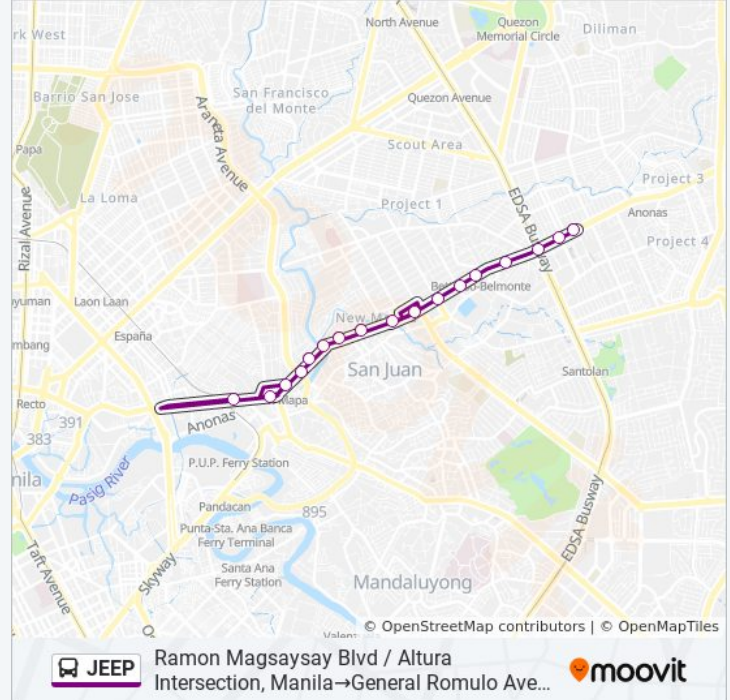

General Romulo Ave / Aurora Blvd Intersection, Quezon City, Manila → Ramon Magsaysay Blvd / Altura Intersection, Manila

[View In Website Mode](#)

The JEEP bus line (General Romulo Ave / Aurora Blvd Intersection, Quezon City, Manila → Ramon Magsaysay Blvd / Altura Intersection, Manila) has 2 routes. For regular weekdays, their operation hours are:

JEEP bus Time Schedule

Ramon Magsaysay Blvd / Altura Intersection, Manila → General Romulo Ave / Aurora Blvd Intersection, Quezon City, Manila Route Timetable:

Sunday	12:00 AM - 10:00 PM
Monday	12:00 AM - 11:00 PM
Tuesday	12:00 AM - 11:00 PM
Wednesday	12:00 AM - 11:00 PM
Thursday	12:00 AM - 11:00 PM
Friday	12:00 AM - 11:00 PM
Saturday	12:00 AM - 10:00 PM

JEEP bus Info

Direction: Ramon Magsaysay Blvd / Altura Intersection, Manila → General Romulo Ave / Aurora Blvd Intersection, Quezon City, Manila

Stops: 17

Trip Duration: 27 min

Line Summary:

Aurora Blvd / Epifanio De Los Santos Avenue
Intersection, Quezon City, Manila

Aurora Blvd / General Aguinaldo Ave Intersection,
Quezon City, Manila

General Romulo Ave / Aurora Blvd Intersection,
Quezon City, Manila

JEEP bus time schedules and route maps are available in an offline PDF at moovitapp.com. Use the [Moovit App](#) to see live bus times, train schedule or subway schedule, and step-by-step directions for all public transit in Manila.