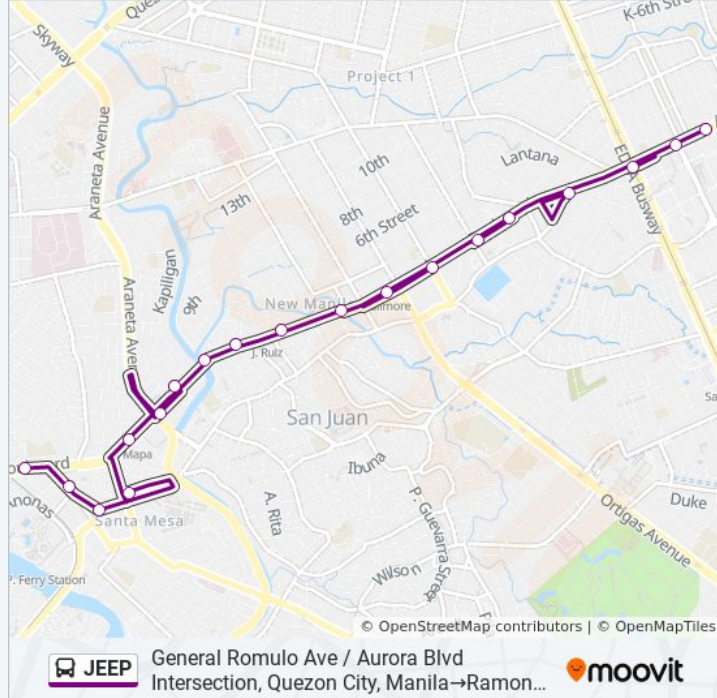

Use the Moovit App to find the closest JEEP bus station near you and find out when is the next JEEP bus arriving.

Direction: General Romulo Ave / Aurora Blvd Intersection, Quezon City, Manila → Ramon Magsaysay Blvd / Altura Intersection, Manila

19 stops

[VIEW LINE SCHEDULE](#)

General Romulo Ave / Aurora Blvd Intersection, Quezon City, Manila

Aurora Blvd / General Aguinaldo Ave Intersection, Quezon City, Manila

Aurora Blvd / Epifanio De Los Santos Avenue Intersection, Quezon City, Manila

Direction: General Romulo Ave / Aurora Blvd Intersection, Quezon City, Manila → Ramon Magsaysay Blvd / Altura Intersection, Manila

Stops: 19

Trip Duration: 30 min

Line Summary:

Aurora Blvd, Quezon City

Sociego, Quezon City

Guadalcanal St, Manila

Old Sta. Mesa, Manila

Internet Cafe, Old Sta. Mesa, Manila

Ramon Magsaysay Blvd / Altura Intersection, Manila

Direction: Ramon Magsaysay Blvd / Altura Intersection, Manila → General Romulo Ave / Aurora Blvd Intersection, Quezon City, Manila