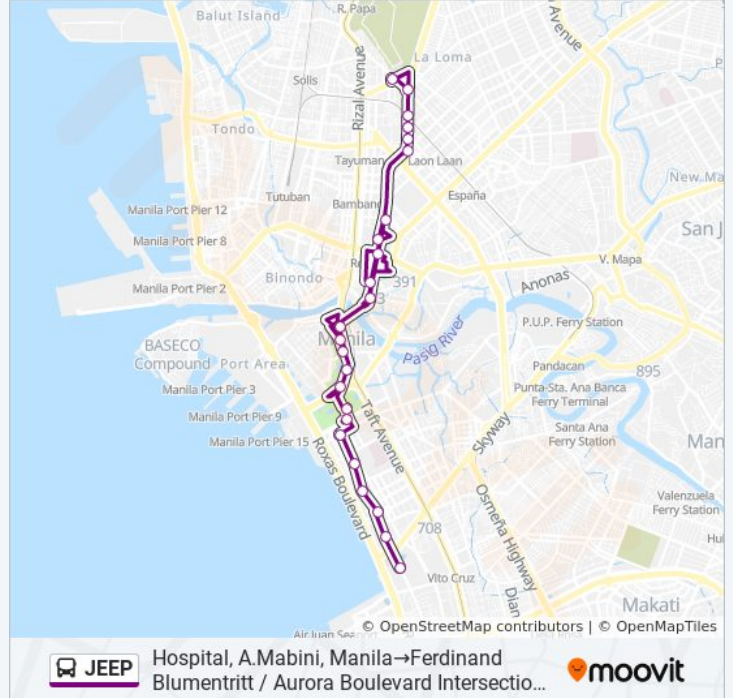

Direction: Ferdinand Blumentritt / Aurora Boulevard Intersection, Quezon City→Hospital, A.Mabini, Manila

Stops: 26

Trip Duration: 40 min

Line Summary:

Juan Luna Monument, General Luna St, Manila

Juan Luna Monument, Padre Burgos St / Maria Y. Orosa St, Manila

JEEP bus Info

Direction: Hospital, A.Mabini, Manila→Ferdinand Blumentritt / Aurora Boulevard Intersection, Quezon City

Stops: 24

Trip Duration: 38 min

Line Summary:

Claro M. Recto Ave / Quezon Blvd Intersection, Manila

España Blvd / Quezon Blvd Intersection, Manila

Quezon Blvd / P.Paredes Intersection, Manila

Dimaslang, Manila

Dimaslang, Manila

Dimaslang / Ruperto S Cristobal Street Intersection, Manila

Dimaslang Birdge / New Antipolo Intersection, Quezon City

Dimaslang / Aurora Boulevard Intersection, Quezon City

Ferdinand Blumentritt / Aurora Boulevard Intersection, Quezon City

JEEP bus time schedules and route maps are available in an offline PDF at moovitapp.com. Use the [Moovit App](#) to see live bus times, train schedule or subway schedule, and step-by-step directions for all public transit in Manila.