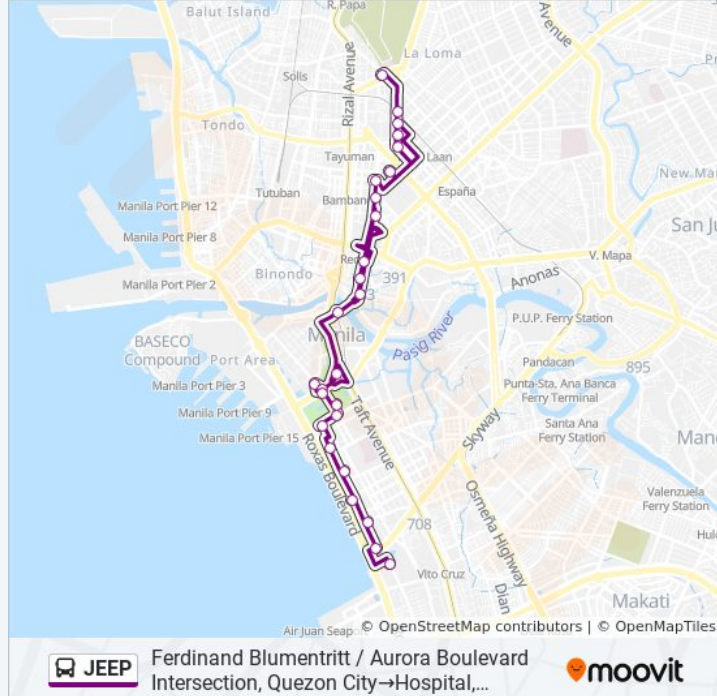

Direction: Ferdinand Blumentritt / Aurora Boulevard Intersection, Quezon City→Hospital, A.Mabini, Manila

Stops: 26

Trip Duration: 40 min

Line Summary:

Juan Luna Monument, General Luna St, Manila

Juan Luna Monument, Padre Burgos St / Maria Y. Orosa St, Manila

Maria Y. Orosa St, Manila

T.M. Kalaw / Maria Y. Orosa St

Museum Of Philippine History, Rizal Park, T.M. Kalaw, Manila

Arquiza / Marcelo H. Del Pilar Intersection, Manila

Marcelo H. Del Pilar / Salas Intersection, Manila

Marcelo H. Del Pilar / Sinagoga Intersection, Manila

Marcelo H. Del Pilar, Manila

Hospital, Marcelo H. Del Pilar / President Quirino Ave Intersection, Manila

Hospital, A.Mabini, Manila

Direction: Hospital, A.Mabini, Manila→Ferdinand Blumentritt / Aurora Boulevard Intersection, Quezon City

24 stops

[VIEW LINE SCHEDULE](#)

Hospital, A.Mabini, Manila

A.Mabini, Manila

A.Mabini, Manila

A.Mabini, Manila

Sta. Monica / A.Mabini Intersection, Manila

Mayfair Tower, United Nations Ave, Manila