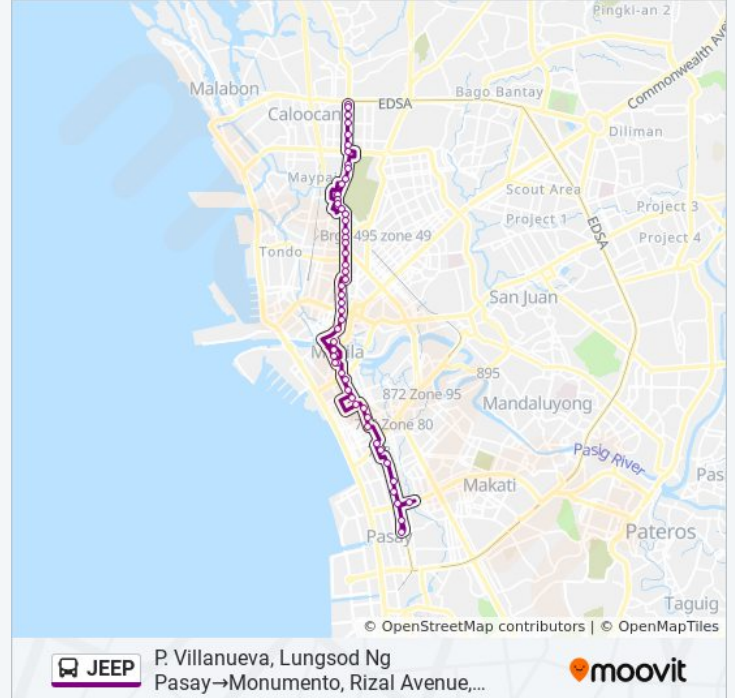

Taft Ave / T.M. Kalaw Intersection, Manila

Ayala Blvd / Taft Avenue Intersection, Manila

Taft Ave, Manila

Padre Burgos St / Taft Ave, Manila

Taft Ave, Manila

Taft Ave, Manila

Padre Burgos St, Manila

Mcarthur Bridge , Manila

Rizal Avenue, Manila

Rizal Avenue, Manila

Valariano Fugoso, Manila

Valariano Fugoso, Manila

Valariano Fugoso, Manila

Rizal Avenue, Manila

Rizal Avenue, Manila

Jose R. Reyes Memorial Medical Center, Rizal Avenue, Manila

Department Of Health, Razal Avenue, Manila

Light Rail Transportation 1, Manila

Light Rail Transportation 1, Manila

Light Rail Transportation / New Antipolo, Quezon City

Cavite, Quezon City

Light Rail Transit Line / Bulacan Intersection, Quezon City

Rizal Avenue Near Aurora Blvd Interstion, Quezon City

Rizal Avenue, Quezon City

Rizal Avenue / Mt Samat Intersection, Quezon City

Rizal Avenue / Jose Abad Santos Avenue Interchange, Caloocan City

P. Sevilla Street / 2th Avenue West Intersection, Caloocan City

Lrt Papa Station, Rizal Avenue, Caloocan City

Rizal Avenue / Road 1 Intersection, Caloocan City