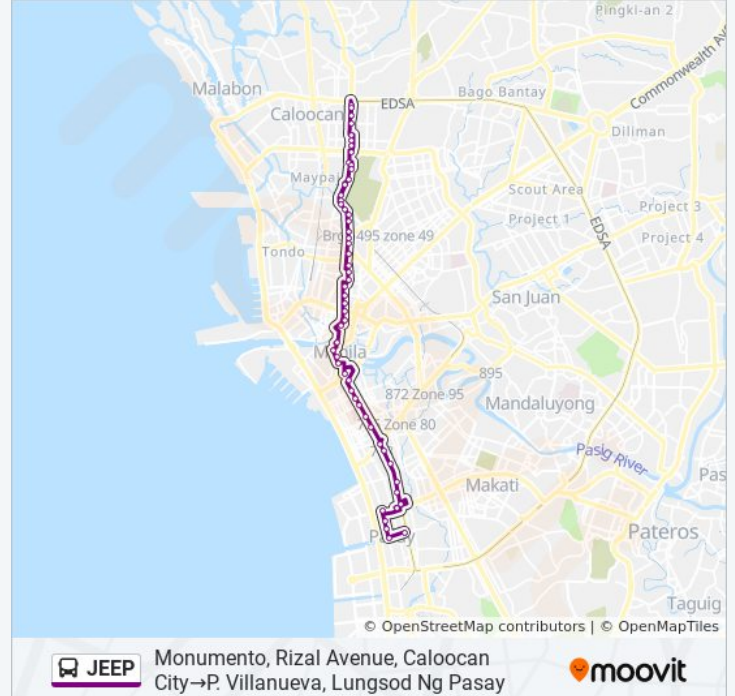

### JEEP bus Info

**Direction:** Monumento, Rizal Avenue, Caloocan City→P. Villanueva, Lungsod Ng Pasay

**Stops:** 55

**Trip Duration:** 69 min

**Line Summary:**

City

Rizal Avenue, Quezon City

Rizal Avenue Near Aurora Blvd Interstion,  
Quezon City

Taft Ave / T.M. Kalaw Intersection, Manila

Traft Avenue, Maila

Taft Ave / Padre Faura Intersection, Manila

Taft Ave / Josefa Llanes Escoda Intersection,  
Manila

Taft Ave, Manila

President Quirino Ave / Taft Ave Intersection,  
Manila

Taft Avenue, Manila

Taft Avenue, Manila

Taft Ave, Lungsod Ng Pasay

Taft Ave, Lungsod Ng Pasay

Taft Ave, Lungsod Ng Pasay

Senator Gil Puyat Ave, Lungsod Ng Pasay,  
Manila

Senator Gil Puyat Ave / F.B. Harrison Intersection  
East Bound, Lungsod Ng Pasay

### JEEP bus Info

**Direction:** P. Villanueva, Lungsod Ng  
Pasay→Monumento, Rizal Avenue, Caloocan City

**Stops:** 52

**Trip Duration:** 66 min

**Line Summary:**

Taft Ave / T.M. Kalaw Intersection, Manila