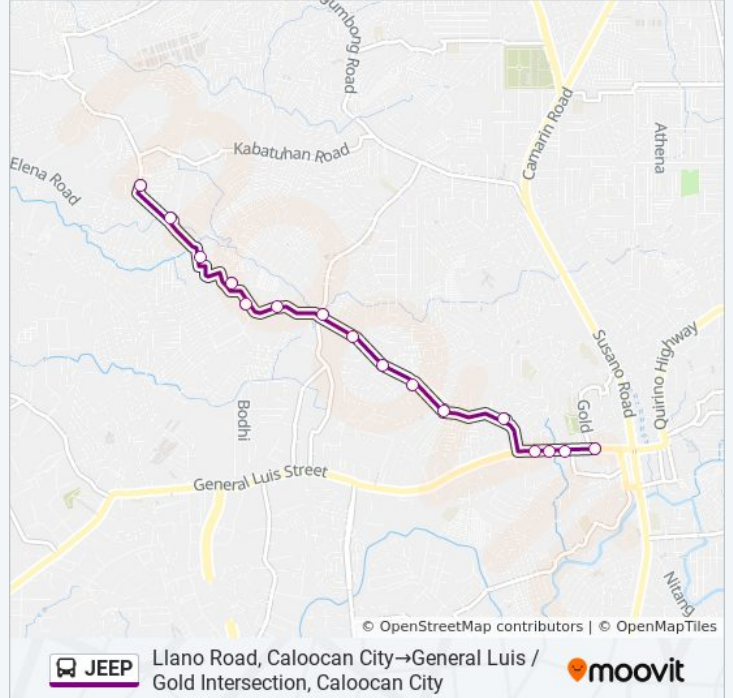

Use the Moovit App to find the closest JEEP bus station near you and find out when is the next JEEP bus arriving.

Direction: General Luis / Emerald Intersection, Caloocan City→Llano Road, Caloocan City

JEEP bus Info

Direction: General Luis / Emerald Intersection, Caloocan City→Llano Road, Caloocan City

Stops: 17

Trip Duration: 20 min

Line Summary:

Direction: Llano Road, Caloocan City→General Luis / Gold Intersection, Caloocan City

JEEP bus Time Schedule

Llano Road, Caloocan City→General Luis / Gold Intersection, Caloocan City Route Timetable:

Sunday	12:00 AM - 10:00 PM
Monday	12:00 AM - 11:00 PM
Tuesday	12:00 AM - 11:00 PM
Wednesday	12:00 AM - 11:00 PM
Thursday	12:00 AM - 11:00 PM
Friday	12:00 AM - 11:00 PM
Saturday	12:00 AM - 10:00 PM

JEEP bus Info

Direction: Llano Road, Caloocan City→General Luis / Gold Intersection, Caloocan City

Stops: 16

Trip Duration: 20 min

Line Summary:

JEEP bus time schedules and route maps are available in an offline PDF at moovitapp.com. Use the [Moovit App](#) to see live bus times, train schedule or subway schedule, and step-by-step directions for all public transit in Manila.