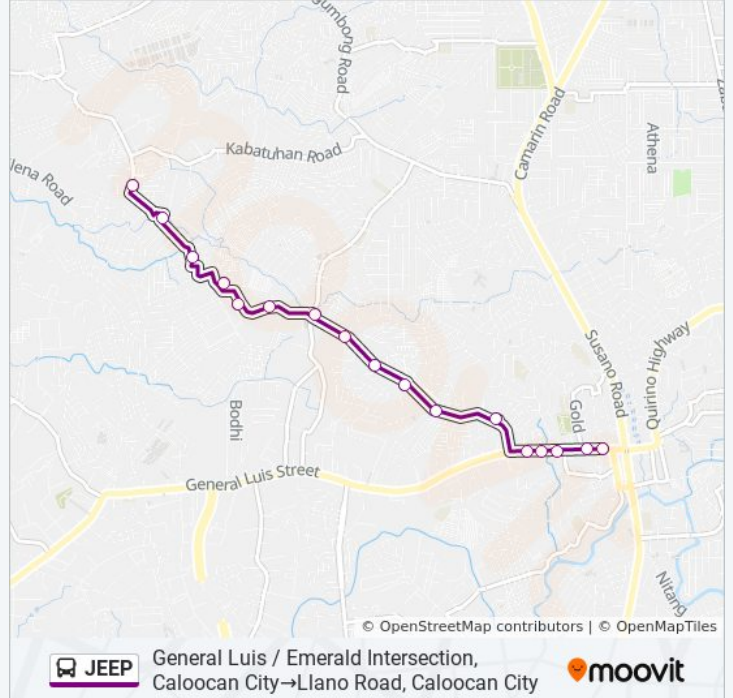

General Luis / Emerald Intersection, Caloocan City→Llano Road, Caloocan City Route Timetable:

Sunday	12:00 AM - 10:00 PM
Monday	12:00 AM - 11:00 PM
Tuesday	12:00 AM - 11:00 PM
Wednesday	12:00 AM - 11:00 PM
Thursday	12:00 AM - 11:00 PM
Friday	12:00 AM - 11:00 PM
Saturday	12:00 AM - 10:00 PM

JEEP bus Info

Direction: General Luis / Emerald Intersection, Caloocan City→Llano Road, Caloocan City

Stops: 17

Trip Duration: 20 min

Line Summary:

Direction: Llano Road, Caloocan City→General Luis / Gold Intersection, Caloocan City

JEEP bus Time Schedule

Llano Road, Caloocan City→General Luis / Gold Intersection, Caloocan City Route Timetable:

Sunday	12:00 AM - 10:00 PM
Monday	12:00 AM - 11:00 PM
Tuesday	12:00 AM - 11:00 PM
Wednesday	12:00 AM - 11:00 PM
Thursday	12:00 AM - 11:00 PM
Friday	12:00 AM - 11:00 PM
Saturday	12:00 AM - 10:00 PM

JEEP bus Info

Direction: Llano Road, Caloocan City→General Luis / Gold Intersection, Caloocan City

Stops: 16

Trip Duration: 20 min

Line Summary:

JEEP bus time schedules and route maps are available in an offline PDF at moovitapp.com. Use the [Moovit App](#) to see live bus times, train schedule or subway schedule, and step-by-step directions for all public transit in Manila.