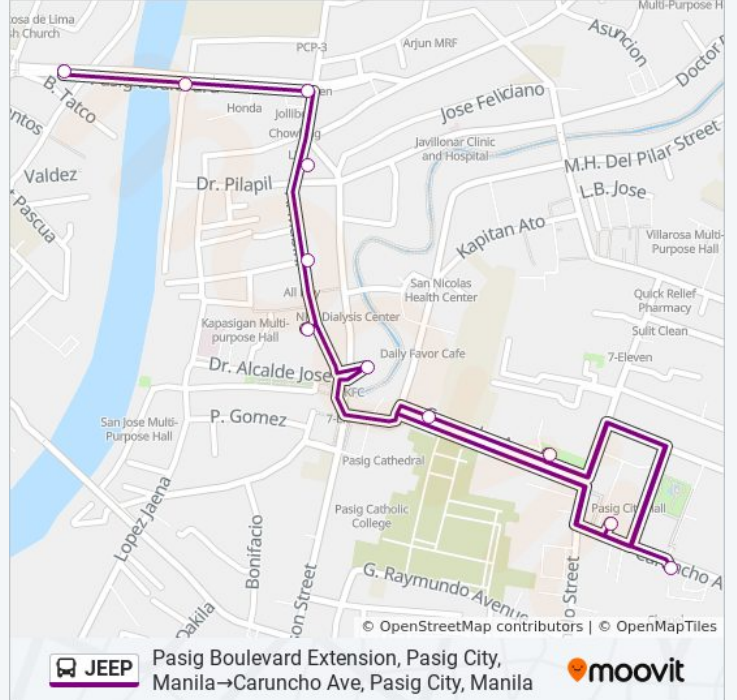

JEEP bus time schedules and route maps are available in an offline PDF at moovitapp.com. Use the [Moovit App](#) to see live bus times, train schedule or subway schedule, and step-by-step directions for all public transit in Manila.

[About Moovit](#) • [MaaS Solutions](#) • [Supported Countries](#) • [Mooviter Community](#)

© 2023 Moovit - All Rights Reserved

Check Live Arrival Times