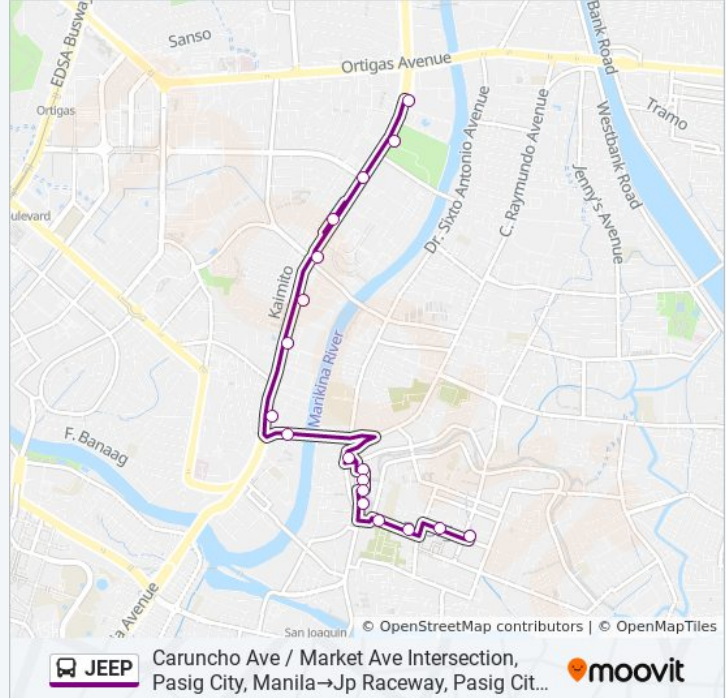

Use the Moovit App to find the closest JEEP bus station near you and find out when is the next JEEP bus arriving.

Direction: Caruncho Ave / Market Ave Intersection, Pasig City, Manila→Jp Raceway, Pasig City, Manila

Dr Sixto Antonio Ave, Pasig City, Manila

Dr Sixto Antonio Ave, Pasig City, Manila

Dr Sixto Antonio Ave, Pasig City, Manila

A. Mabini St, Pasig City, Manila

Pasig Boulevard Extension, Pasig City, Manila

Mary Immaculate Hospital, Pasig City, Manila

JEEP bus Info

Direction: Caruncho Ave / Market Ave Intersection, Pasig City, Manila→Jp Raceway, Pasig City, Manila

Stops: 18

Trip Duration: 22 min

Line Summary:

Jp Raceway, Pasig City, Manila

Direction: Pasig Boulevard Extension, Pasig City, Manila→Caruncho Ave, Pasig City, Manila

11 stops

[VIEW LINE SCHEDULE](#)

Pasig Boulevard Extension, Pasig City, Manila

Julia Vargas Bridge, Pasig City, Manila

Dr Sixto Antonio Ave / Pasig Boulevard Extension Intersection , Pasig City, Manila

A. Mabini St, Pasig City, Manila