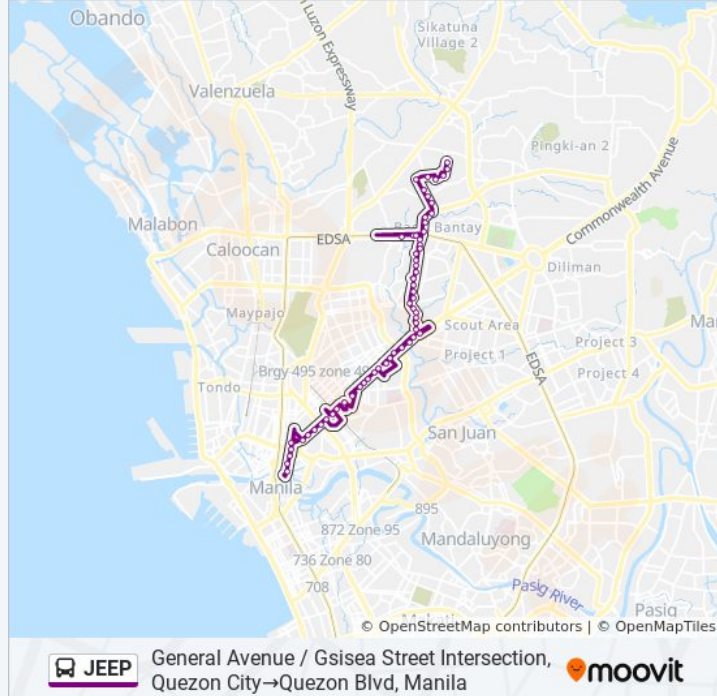

Dangay, Quezon City

Roosevelt Avenue / Road B Intersection, Quezon City

Roosevelt Avenue / Adams Intersection, Quezon City

Roosevelt Avenue / De Jesus Intersection, Quezon City

Roosevelt Avenue, Quezon City

Roosevelt Avenue, Quezon City

Roosevelt Avenue, Quezon City

Roosevelt Avenue / Atty. Pal Senador Sr. Intersection, Quezon City

Roosevelt Avenue / Baler Intersection, Quezon City

Jehovah's Witness Watchtower Branch Office, Roosevelt Avenue, Quezon City

Jehovah's Witness Watchtower Branch Office, Roosevelt Avenue, Quezon City

Del Monte Avenue / Roosevelt Avenue Intersection, Quezon City

Roosevelt Avenue, Quezon City

Roosevelt Avenue, Quezon City

Roosevelt Avenue / Bautista Intersection, Quezon City

Roosevelt Avenue / De Vera Intersection, Quezon City

Philippine Maritime Institute, Roosevelt Avenue, Quezon City

Quezon Avenue / Roosevelt Avenue Intersection, Quezon City

Hayundai, Quezon Avenue, Quezon City

Quezon Avenue / Scout Chuatoco Intersection, Quezon City

Systems Technology Institute, Quezon Avenue, Quezon City

Quezon Avenue, Quezon City

Santo Domingo Church, Quezon Avenue, Quezon City

Quezon Avenue, Quezon City

Quezon Avenue, Quezon City