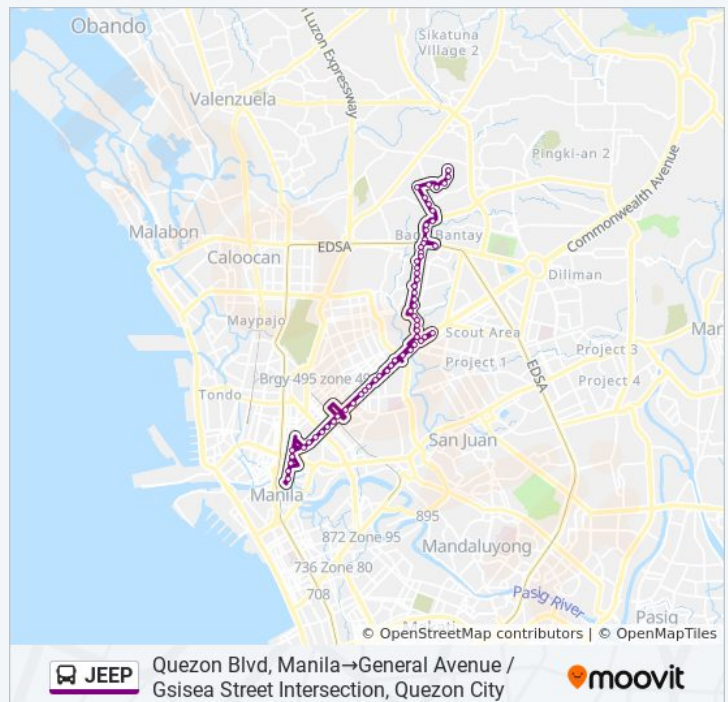

Fisher Mall, Quezon Avenue, Quezon City

Quezon Avenue, Quezon City

Philipine Maritime Institute, Roosevelt Avenue, Quezon City

Roosevelt Avenue / De Vera Intersection, Quezon City

JEEP bus Info

Direction: Quezon Blvd, Manila→General Avenue / Gsisea Street Intersection, Quezon City

Stops: 60

Trip Duration: 62 min

Line Summary:

Roosevelt Avenue / Bautista Intersection, Quezon City

Roosevelt Avenue, Quezon City

Roosevelt Avenue, Quezon City

Del Monte Avenue / Roosevelt Avenue Intersection, Quezon City