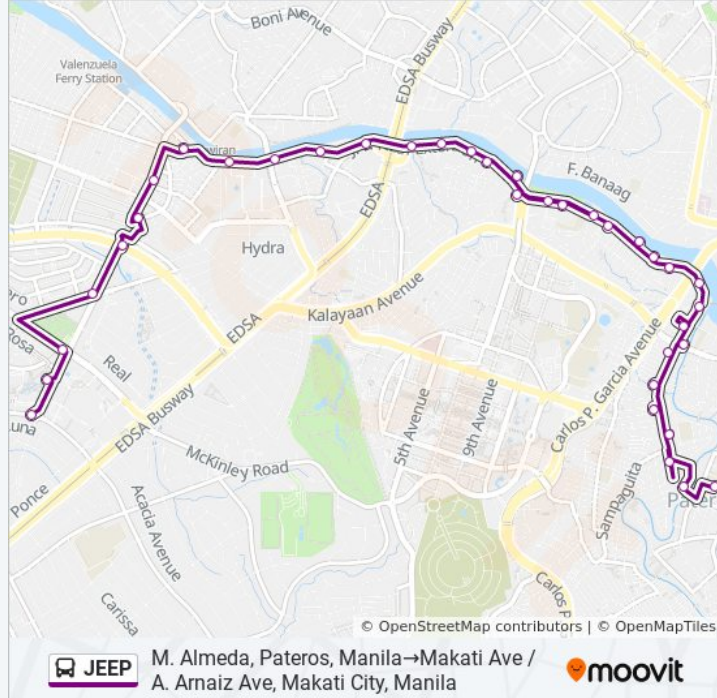

Dr Jose P. Rizal Extension / T. Alonzo St Intersection, Makati City, Manila

Makati Aqua Sports Arena, Dr Jose P. Rizal Extension, Makati City, Manila

University Of Makati Track And Oval Field, Dr Jose P. Rizal Extension, Makati City, Manila

University Of Makati, Dr Jose P. Rizal Extension, Makati City, Manila

Dr Jose P. Rizal Extension / Lawton Ave Intersection, Makati City, Manila

Dr Jose P. Rizal Extension, Makati City, Manila

Dr Jose P. Rizal Extension, Makati City, Manila

Dr Jose P. Rizal Extension, Makati City, Manila

Dr Jose P. Rizal Extension, Makati City, Manila

Dr Jose P. Rizal Extension, Makati City, Manila

Dr Jose P. Rizal Ave, Makati City, Manila

Dr Jose P. Rizal Ave, Makati City, Manila

Dr Jose P. Rizal Ave, Makati City, Manila

Water Front Dr / Dr Jose P. Rizal Ave Intersection, Makati City, Manila

J.P. Rizal Ave / A. Mabini Intersection, Makati City, Manila

Guerrero / Makati Ave Intersection, Makati City, Manila

Makati Ave / Hercules Intersection, Makati City, Manila

Senator Gil Puyat Ave / Makati Avenue Intersection, Makati City, Manila

Makati Ave / Paseo De Roxas Intersection, Makati City, Manila

Makati Ave / Ayala Avenue Intersection, Makati City, Manila

Makati Ave / North Dr Intersection, Makati City, Manila

Makati Ave / A. Arnaiz Ave, Makati City, Manila

Direction: Makati Ave / A. Arnaiz Ave, Makati City, Manila→M. Almeda, Pateros, Manila

28 stops

[VIEW LINE SCHEDULE](#)

JEEP bus Time Schedule

Makati Ave / A. Arnaiz Ave, Makati City, Manila→M. Almeda, Pateros, Manila Route Timetable:

Sunday

12:00 AM - 10:00 PM