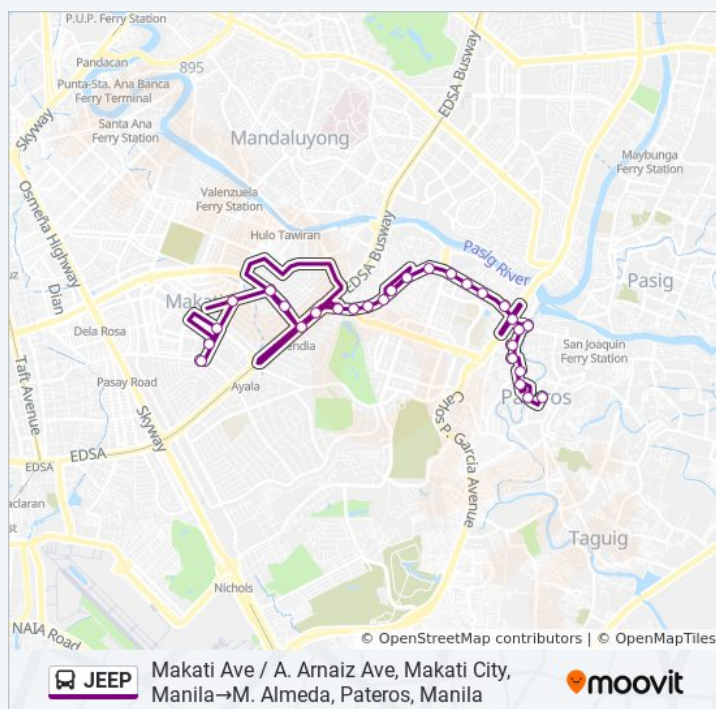

Monday	12:00 AM - 11:00 PM
Tuesday	12:00 AM - 11:00 PM
Wednesday	12:00 AM - 11:00 PM
Thursday	12:00 AM - 11:00 PM
Friday	12:00 AM - 11:00 PM
Saturday	12:00 AM - 10:00 PM

JEEP bus Info

Direction: Makati Ave / A. Arnaiz Ave, Makati City, Manila→M. Almeda, Pateros, Manila

Stops: 28

Trip Duration: 36 min

Line Summary:

Dr Jose P. Rizal Extension / Kamagong
Ntersection, Makati City, Manila

J.P. Rizal Extension / Lanzones Intersection,
Pateros, Manila

M. Almeda, Pateros, Manila