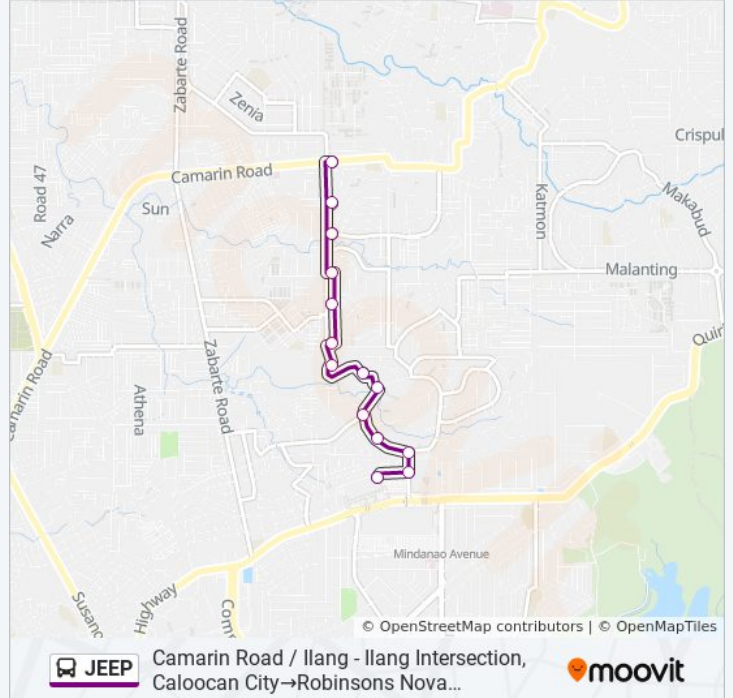

Sampaguita / Atrium Intersection , Caloocan City

Hospital, 121.05684

Sampaguita / Maligaya Intersection, Caloocan City

Service Road / Maligaya Intersection , Caloocan City

JEEP bus Time Schedule

Camarin Road / Ilang - Ilang Intersection, Caloocan City→Robinsons Nova Supermarket, Quirino Highway, Caloocan City, Manila Route Timetable:

Direction: Camarin Road / Ilang - Ilang Intersection, Caloocan City→Robinsons Nova Supermarket, Quirino Highway, Caloocan City, Manila

Stops: 14

Trip Duration: 15 min

Line Summary:

Robinsons Nova Supermarket, Quirino Highway,
Caloocan City, Manila

**Direction: Robinsons Nova Supermarket,
Quirino Highway, Caloocan City,
Manila→Camarin Road / Ilang - Ilang
Intersection, Caloocan City**

26 stops

[VIEW LINE SCHEDULE](#)

Robinsons Nova Supermarket, Quirino Highway,
Caloocan City, Manila

Direction: Robinsons Nova Supermarket, Quirino
Highway, Caloocan City, Manila→Camarin Road /
Ilang - Ilang Intersection, Caloocan City

Stops: 26

Trip Duration: 27 min

Line Summary:

Quirino Highway / Maligaya Intersection,
Caloocan City