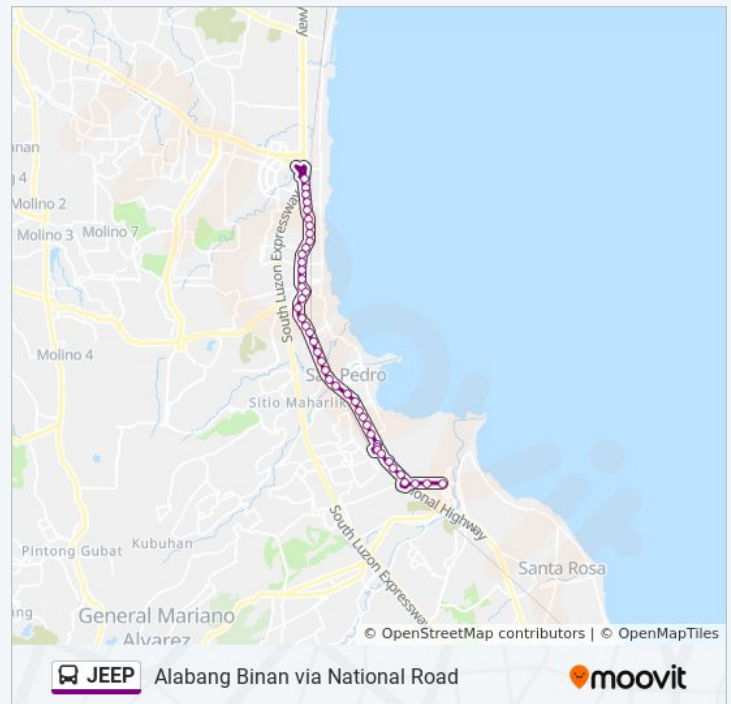

National Hwy, Muntinlupa City, Manila

National Hwy, Muntinlupa City, Manila

National Hwy, Muntinlupa City, Manila

National Hwy, San Pedro, Manila

National Hwy, San Pedro, Manila

National Hwy, San Pedro, Manila

JEEP bus Info

Direction: Starmall Footbridge, Starmall Starmall Service Rd, Muntinlupa City, Manila→Jac Liner Bus Terminal, Binan City

Stops: 44

Trip Duration: 54 min

Line Summary:

National Hwy, San Pedro, Manila