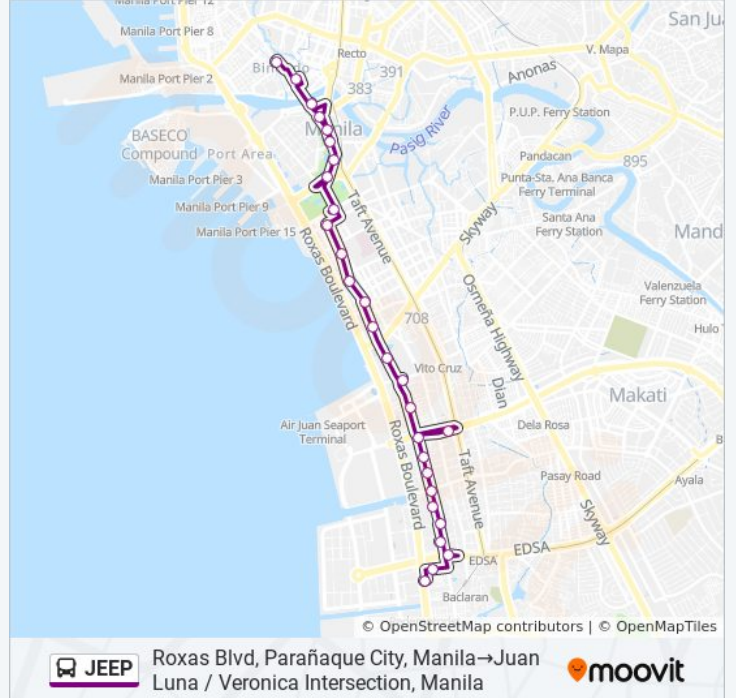

Roxas Blvd, Parañaque City, Manila→Juan Luna / Veronica Intersection, Manila

View In Website Mode

The JEEP bus line Roxas Blvd, Parañaque City, Manila→Juan Luna / Veronica Intersection, Manila has one route. For regular weekdays, their operation hours are:

Direction: Roxas Blvd, Parañaque City, Manila→Juan Luna / Veronica Intersection, Manila

28 stops

[VIEW LINE SCHEDULE](#)

- Roxas Blvd, Parañaque City, Manila
- Cuneta Avenue, Lungsod Ng Pasay, Manila
- Epifanio De Los Santos Avenue, 329
- F.B. Harrison St / Ignacio, Lungsod Ng Pasay
- F.B. Harrison St, Lungsod Ng Pasay
- F.B. Harrison St, Lungsod Ng Pasay
- Antonio Arnaiz Ave / F.B. Harrison St Intersection
- F.B. Harrison St / Williams Intersection, Lungsod Ng Pasay
- M.Santos / F.B. Harrison St Intersection, Lungsod Ng Pasay
- Senator Gil Puyat Ave / F.B. Harrison Intersection East Bound, Lungsod Ng Pasay
- Senator Gil Puyat Ave, Lungsod Ng Pasay, Manila
- Sinciego / F.B. Harrison St Intersection, Lungsod Ng Pasay, Makati City
- Hp Village Square, Pablo Ocampo Sr., Manila
- Hospital, A.Mabini, Manila
- A.Mabini, Manila
- A.Mabini, Manila
- A.Mabini, Manila
- Sta. Monica / A.Mabini Intersection, Manila

JEEP bus Info

Direction: Roxas Blvd, Parañaque City, Manila→Juan Luna / Veronica Intersection, Manila

Stops: 28

Trip Duration: 44 min

Line Summary:

Mayfair Tower, United Nations Ave, Manila

T.M. Kalaw / Maria Y. Orosa St

Padre Burgos St, Manila

Padre Burgos / Taft Ave Intersection St, Manila

Taft Ave, Manila

Taft Ave, Manila

Padre Burgos St, Manila

Jones Bridge / Riverside Dr Intersection, Manila

Quintin Paredes, Manila

Juan Luna / Veronica Intersection, Manila