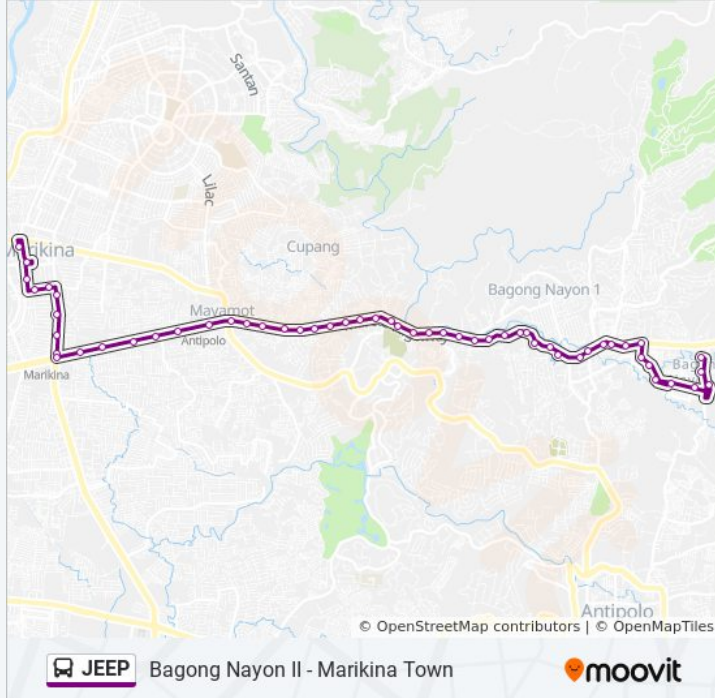

JEEP bus Info

Direction: Shoe Ave, Marikina City, Manila→Un-Named Road Near Marcos Hwy, Antipolo City, Manila

Stops: 57

Trip Duration: 68 min

Line Summary:

Marcos Hwy, Antipolo City, Manila

Sm City Masinag, Marcos Hwy, Antipolo City, Manila

JEEP bus Info

Direction: Un-Named Road Near Marcos Hwy, Antipolo City, Manila→Shoe Ave, Marikina City, Manila

Stops: 54

Trip Duration: 61 min

Line Summary:

Manila

Marcos Hwy, Antipolo City, Manila

Marcos Hwy, Antipolo City, Manila

Marcos Hwy, Antipolo City, Manila

Marcos Hwy, Antipolo City, Manila

Marcos Hwy / Magnolia Ave Intersection, Antipolo City, Manila

Far East Asia Village, Marcos Hwy, Antipolo City, Manila

Marcos Hwy, Antipolo City, Manila

Marcos Hwy, Antipolo City, Manila

Marcos Hwy / Sumulong Hwy Intersection, Antipolo City, Manila

Sm City Masinag, Marcos Hwy, Antipolo City,

Manila

Marcos Hwy, Antipolo City, Manila

Marcos Hwy, Antipolo City, Manila