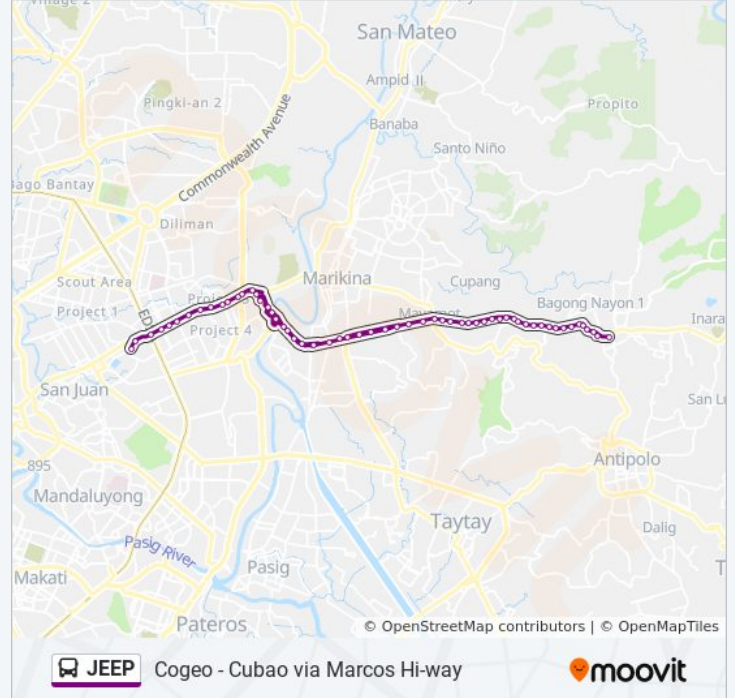

Aurora Blvd / P. Burgos, Quezon City, Manila

St. Bridget School, Quezon City, Manila

Aurora Blvd / Katipunan Ave, Quezon City, Manila

Marcos Hwy, Marikina City, Manila

Marcos Hwy / A. Bonifacio Ave Intersection, Pasig City, Manila

Marcos Hwy, Pasig City, Manila

Marcos Hwy, Pasig City, Manila

Fvr Rd / Fvr Rd

Marcos Hwy, Pasig City, Manila

Marcos Hwy, Pasig City, Manila

College Of Arts & Sciences Of Asia & the Pacific,
Marcos Hwy, Pasig City, Manila

Marcos Hwy, Pasig City, Manila

Marcos Hwy, Pasig City, Manila

Marcos Hwy / Amang Rodriguez Ave Intersection,
Pasig City, Manila

Marcos Hwy, Antipolo City, Manila

Marcos Hwy, Antipolo City, Manila

Marcos Hwy / Gunting St Intersection, Antipolo
City, Manila

Marcos Hwy, Antipolo City, Manila

Marian Memorial Chapels, Marcos Hwy, Antipolo
City, Manila

Marcos Hwy / Marciano St Intersection, Antipolo
City, Manila

Marcos Hwy, Antipolo City, Manila

Marcos Hwy, Antipolo City, Manila

Sm City Masinag, Marcos Hwy, Antipolo City,
Manila

Marcos Hwy / Sumulong Hwy Intersection,
Antipolo City, Manila

Marcos Hwy, Antipolo City, Manila

Marcos Hwy, Antipolo City, Manila

Far East Asia Village, Marcos Hwy, Antipolo City,
Manila

Marcos Hwy / Magnolia Ave Intersection, Antipolo
City, Manila