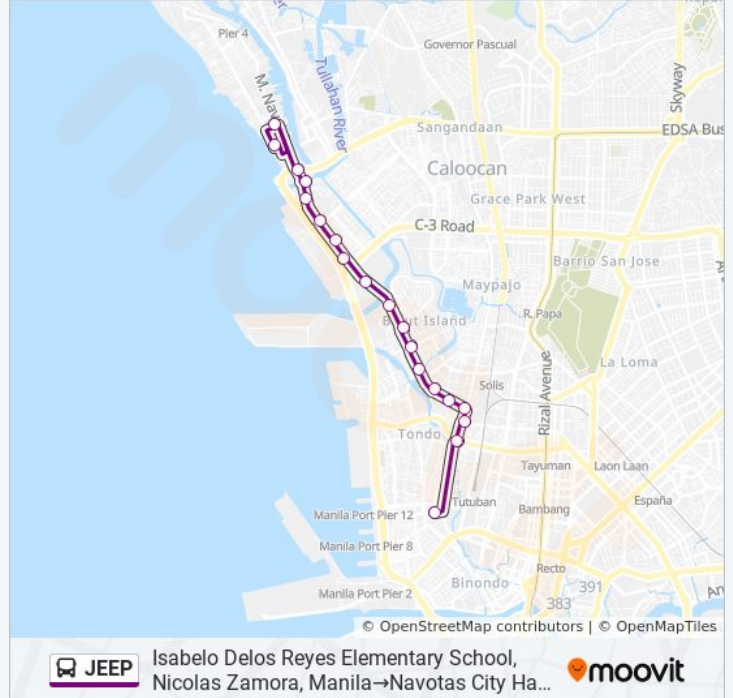

Use the Moovit App to find the closest JEEP bus station near you and find out when is the next JEEP bus arriving.

Direction: Isabelo Delos Reyes Elementary School, Nicolas Zamora, Manila→Navotas City Hall, M. Naval, City Of Navotas

Direction: Isabelo Delos Reyes Elementary School, Nicolas Zamora, Manila→Navotas City Hall, M. Naval, City Of Navotas

Stops: 19

Trip Duration: 33 min

Line Summary:

North Bay Boulevard / Lacson Intersection, City Of Navotas

M. Naval / Tanganahan Intersection, Malabon City

Circimferential Road 4, Malabon City

Governor Pascual, City Of Navotas

Navotas City Hall, M. Naval, City Of Navotas

Direction: Navotas City Hall, M. Naval, City Of Navotas -> Isabelo Delos Reyes Elementary School, Nicolas Zamora, Manila

JEEP bus Info

Direction: Navotas City Hall, M. Naval, City Of Navotas -> Isabelo Delos Reyes Elementary School, Nicolas Zamora, Manila

Stops: 24

Trip Duration: 33 min

Line Summary:

H. Lopez Blvd / Guidote Intersection, Tondo