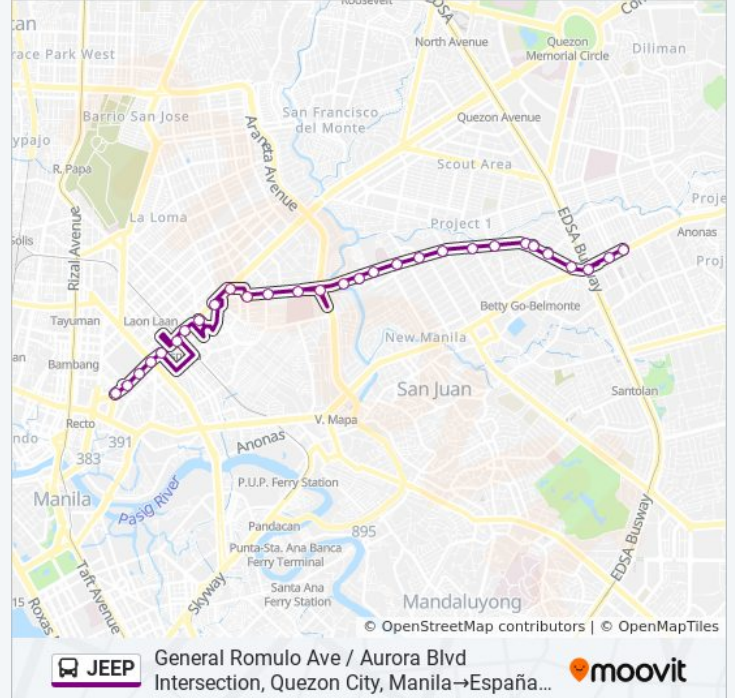

Eulogio Rodriguez Sr. Ave / La Florilla
Intersection, Quezon City, Manila

Delos Santos Medical Center, Eulogio Rodriguez
Sr. Ave, Quezon City, Manila

Gregorio Araneta Ave / Eulogio Rodriguez Sr Ave
Intersection, Quezon City, Manila

Quezon Institute, Eulogio Rodriguez Sr Ave,
Quezon City, Manila

Lopez Jaena / Eulogio Rodriguez Sr Ave
Intersection, Manila

D. Tuazon / Eulogio Rodriguez Sr Ave
Intersection, Manila

Apo / Quezon Avenue Intersection, Quezon City

Halcon / Espana Boulevard Intersection, Manila

Instruccion / Espana Boulevard Intersection,
Manila

Espana Boulevard / Gen. E. Quintos Street
Intersection, Manila

Espana Boulevard / Ruperto. S. Crsitobal Streett
Intersection, Manila

Ramon Magsaysay High School, Espana
Boulevard, Manila

Espana Blvd / Arsenio H. Lacson Ave
Intersection, Manila

Espana Blvd / Osmeña Drive Intersection, Manila

P. Noval / Espana Blvd Intersection, Manila

Espana Blvd / Nicanor Reyes St Intersection,
Manila

JEEP bus time schedules and route maps are available in an offline PDF at moovitapp.com. Use the [Moovit App](#) to see live bus times, train schedule or subway schedule, and step-by-step directions for all public transit in Manila.

[About Moovit](#) · [MaaS Solutions](#) · [Supported Countries](#) · [Mooviter Community](#)

© 2023 Moovit - All Rights Reserved

Check Live Arrival Times