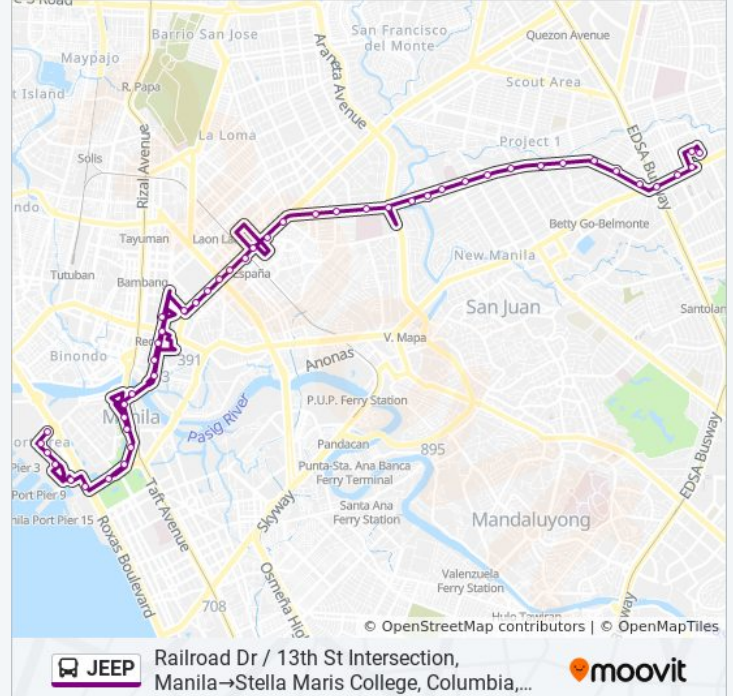

### JEEP bus Info

**Direction:** Railroad Dr / 13th St Intersection, Manila→Stella Maris College, Columbia, Quezon City, Manila

**Stops:** 47

**Trip Duration:** 64 min

**Line Summary:**

España Blvd / Nicanor Reyes St Intersection, Manila

Delos Santos Medical Center, Eulogio Rodriguez Sr. Ave, Quezon City, Manila

Eulogio Rodriguez Sr. Ave / La Florilla Intersection, Quezon City, Manila

Trinity College Of Quezon City, Eulogio Rodriguez Sr. Ave, Quezon City, Manila

St. Joseph College, Eulogio Rodriguez Sr. Ave, Quezon City, Manila

Eulogio Rodriguez Sr. Ave / Sunnyside Dr Intersection, Quezon City, Manila

Christ the King Seminary, Eulogio Rodriguez Sr. Ave, Quezon City, Manila

Eulogio Rodriguez Sr. Ave / Balete Dr Intersection, Quezon City, Manila

Eulogio Rodriguez Sr. Ave, Quezon City, Manila

Eulogio Rodriguez Sr. Ave / Hillcrest Intersection, Quezon City, Manila

Eulogio Rodriguez Sr. Ave, Quezon City, Manila