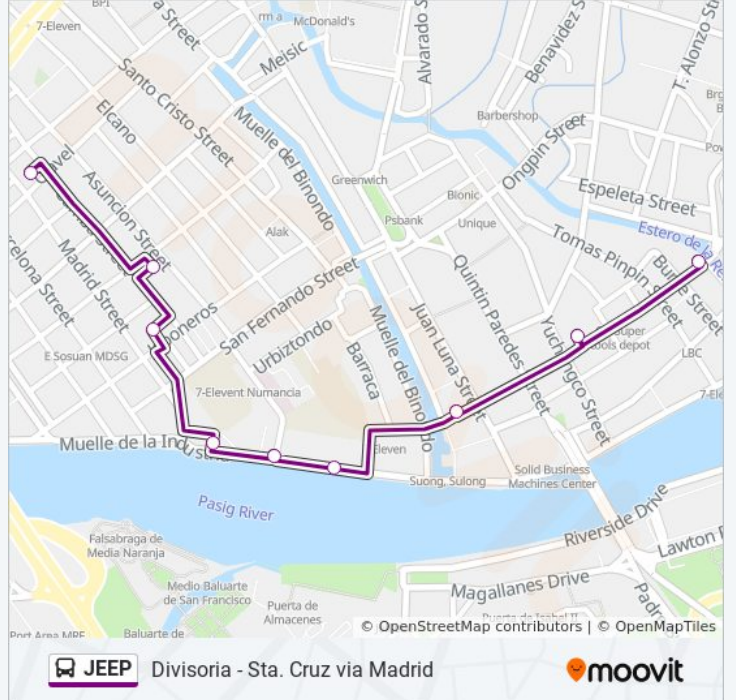

Divisoria - Sta. Cruz via Madrid

[View In Website Mode](#)

The JEEP bus line Divisoria - Sta. Cruz via Madrid has one route. For regular weekdays, their operation hours are: (1) Dasmariñas, Manila→Camba / Clavel Intersection, Manila: 12:00 AM - 11:00 PM
Use the Moovit App to find the closest JEEP bus station near you and find out when is the next JEEP bus arriving.

Direction: Dasmariñas, Manila→Camba / Clavel Intersection, Manila

9 stops

[VIEW LINE SCHEDULE](#)

Dasmariñas, Manila

Dasmariñas, Manila

Dasmariñas / Juan Luna Intersection, Manila

Prensa / Muelle Dela Industria Intersection,
ManilaNumancia / Muelle Dela Industria Intersection,
ManilaMuelle Dela Industria / Madrid Intersection,
Manila

Lara / Madrid Intersection, Manila

Camba / San Nicolas

Camba / Clavel Intersection, Manila

JEEP bus Time ScheduleDasmariñas, Manila→Camba / Clavel Intersection,
Manila Route Timetable:

Sunday	12:00 AM - 10:00 PM
Monday	12:00 AM - 11:00 PM
Tuesday	12:00 AM - 11:00 PM
Wednesday	12:00 AM - 11:00 PM
Thursday	12:00 AM - 11:00 PM
Friday	12:00 AM - 11:00 PM
Saturday	12:00 AM - 10:00 PM

JEEP bus Info**Direction:** Dasmariñas, Manila→Camba / Clavel Intersection, Manila**Stops:** 9**Trip Duration:** 8 min**Line Summary:**

JEEP bus time schedules and route maps are available in an offline PDF at moovitapp.com. Use the [Moovit App](#) to see live bus times, train schedule or subway schedule, and step-by-step directions for all public transit in Manila.