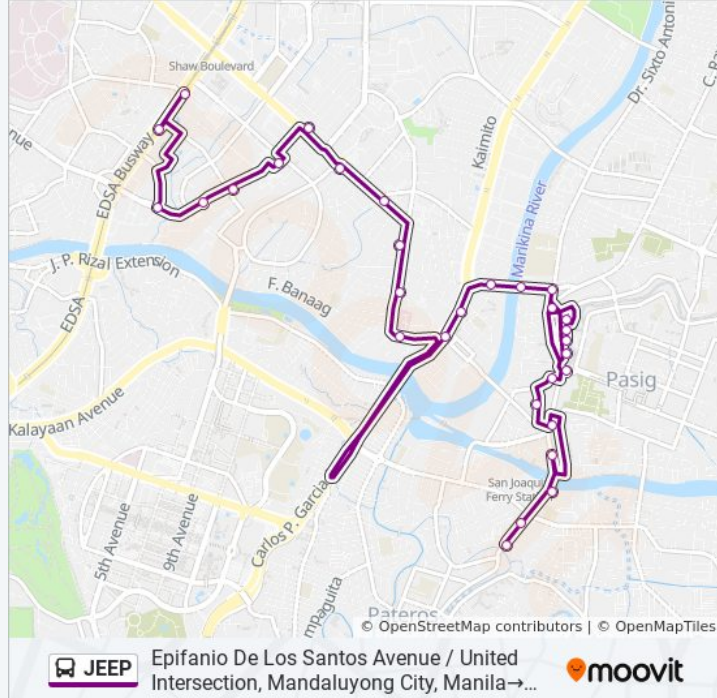

JEEP bus Info

Direction: Epifanio De Los Santos Avenue / United Intersection, Mandaluyong City, Manila→M. Almeda, Pateros, Manila

Stops: 30

Trip Duration: 36 min

Line Summary:

Dr Sixto Antonio Ave / Pasig Boulevard Extension Intersection , Pasig City, Manila

A. Mabini St, Pasig City, Manila

Dr Sixto Antonio Ave, Pasig City, Manila

Dr Sixto Antonio Ave, Pasig City, Manila

Dr Sixto Antonio Ave, Pasig City, Manila

Dr Sixto Antonio Ave, Pasig City, Manila

A. Luna St / Caruncho Ave Intersection, Pasig City, Manila

M. Almeda, Pateros, Manila

Direction: M. Almeda, Pateros, Manila→Epifanio De Los Santos Avenue / United Intersection, Mandaluyong City, Manila

31 stops

[VIEW LINE SCHEDULE](#)

M. Almeda, Pateros, Manila

M. Almeda, Pateros, Manila

Dr Sixto Antonio Ave, Pasig City, Manila

Dr Sixto Antonio Ave, Pasig City, Manila

Dr Sixto Antonio Ave, Pasig City, Manila

Dr Sixto Antonio Ave, Pasig City, Manila

JEEP bus Time Schedule

M. Almeda, Pateros, Manila→Epifanio De Los Santos Avenue / United Intersection, Mandaluyong City, Manila Route Timetable: