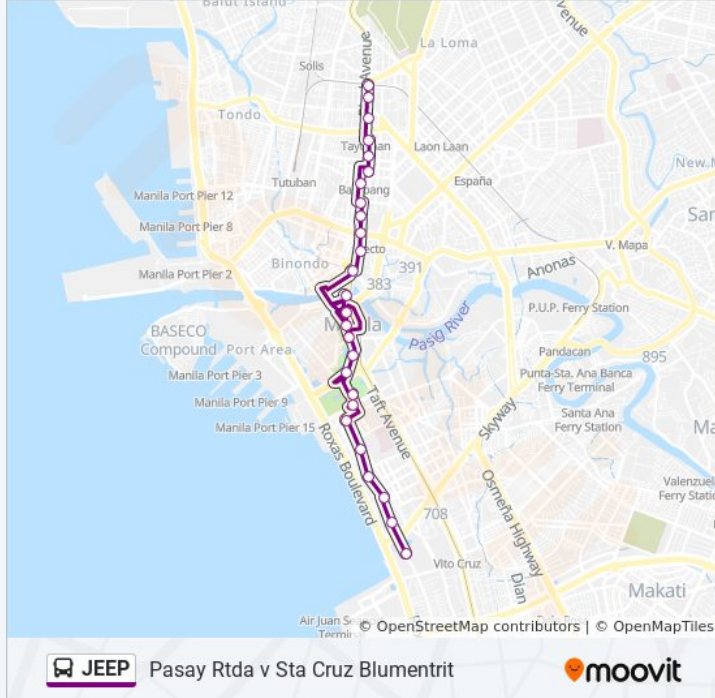

Direction: Hospital, A.Mabini, Manila→Light Rail Transportation / New Antipolo, Quezon City

26 stops

[VIEW LINE SCHEDULE](#)

- Hospital, A.Mabini, Manila
- A.Mabini, Manila
- A.Mabini, Manila
- A.Mabini, Manila
- Sta. Monica / A.Mabini Intersection, Manila
- Mayfair Tower, United Nations Ave, Manila
- T.M. Kalaw / Maria Y. Orosa St
- Maria Y. Orosa St, Manila
- Padre Burgos St, Manila
- Padre Burgos / Taft Ave Intersection St, Manila
- Taft Ave, Manila
- Taft Ave, Manila
- Padre Burgos St, Manila
- Mcarthur Bridge, Manila
- Rizal Avenue, Manila
- Rizal Avenue, Manila
- Valariano Fugoso, Manila
- Valariano Fugoso, Manila
- Valariano Fugoso, Manila
- Rizal Avenue, Manila
- Rizal Avenue, Manila

JEEP bus Info

Direction: Hospital, A.Mabini, Manila→Light Rail Transportation / New Antipolo, Quezon City

Stops: 26

Trip Duration: 34 min

Line Summary:

Jose R. Reyes Memorial Medical Center, Rizal Avenue, Manila

Department Of Health, Razal Avenue, Manila

Light Rail Transportation 1, Manila

Light Rail Transportation 1, Manila

Light Rail Transportation / New Antipolo, Quezon City

Direction: Light Rail Transportation 1, Manila→Hospital, A.Mabini, Manila

22 stops

[VIEW LINE SCHEDULE](#)

Light Rail Transportation 1, Manila

Jose R. Reyes Memorial Medical Center, Rizal Avenue, Manila

Rizal Avenue, Manila

Rizal Avenue, Manila

Valariano Fugoso, Manila

Valariano Fugoso, Manila