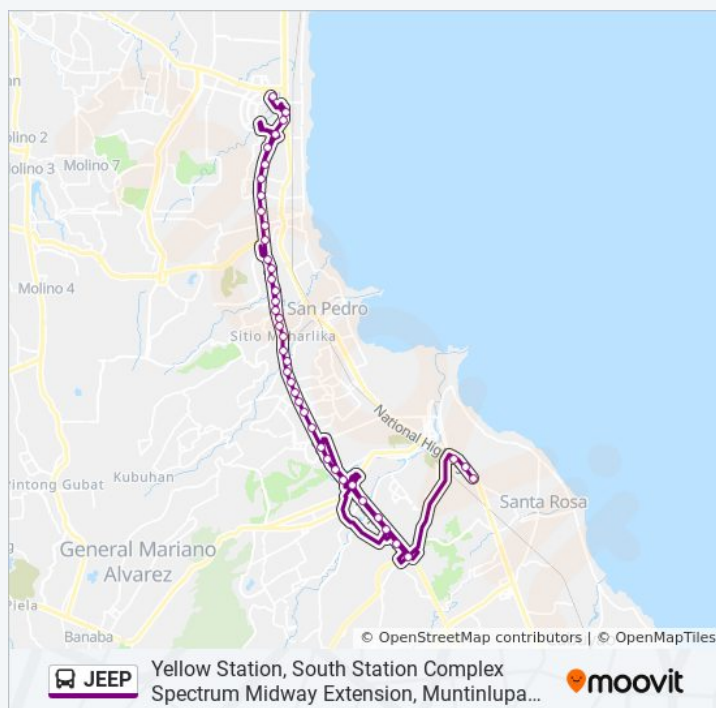

South Luzon Expressway / Gen Paulino Santos Ave Intersection, Muntinlupa City, Manila

South Luzon Expressway, Muntinlupa City, Manila

Estanislao St / South Luzon Expressway Intersection, Muntinlupa City, Manila

JEEP bus Info

Direction: Yellow Station, South Station Complex Spectrum Midway Extension, Muntinlupa City, Manila→National Hwy, Santa Rosa City, Manila

Stops: 41

Trip Duration: 91 min

Line Summary:

- Yellow Station, South Station Complex Spectrum Midway Extension, Muntinlupa City, Manila
- Starmall Footbridge, Starmall Starmall Service Rd, Muntinlupa City, Manila
- South Luzon Expressway, Muntinlupa City, Manila
- South Luzon Expressway, Muntinlupa City, Manila
- South Luzon Expressway, Muntinlupa City, Manila
- South Luzon Expressway, Muntinlupa City, Manila
- South Luzon Expressway / Soldiers Hills St Intersection, Muntinlupa City, Manila
- Estanislao St / South Luzon Expressway Intersection, Muntinlupa City, Manila
- South Luzon Expressway, Muntinlupa City, Manila
- South Luzon Expressway / Gen Paulino Santos Ave Intersection, Muntinlupa City, Manila
- South Luzon Expressway, Muntinlupa City, Manila
- South Luzon Expressway, Muntinlupa City, Manila
- South Luzon Expressway, Muntinlupa City, Manila
- South Luzon Expressway, Muntinlupa City, Manila
- South Luzon Expressway, San Pedro, Manila
- South Luzon Expressway / Magsaysay Rd
- South Luzon Expressway, San Pedro, Manila
- South Luzon Expressway, San Pedro, Manila
- South Luzon Expressway, San Pedro, Manila
- South Luzon Expressway, San Pedro, Manila
- Petron Slex South Bound, South Luzon Expressway, San Pedro, Manila
- South Luzon Expressway / San Vicente Rd Intersection, Muntinlupa City, Manila
- South Luzon Expressway, San Pedro, Manila
- South Luzon Expressway, San Pedro, Manila
- South Luzon Expressway, San Pedro, Manila
- South Luzon Expressway, San Pedro, Manila
- South Luzon Expressway, San Pedro, Manila
- South Luzon Expressway, San Pedro, Manila