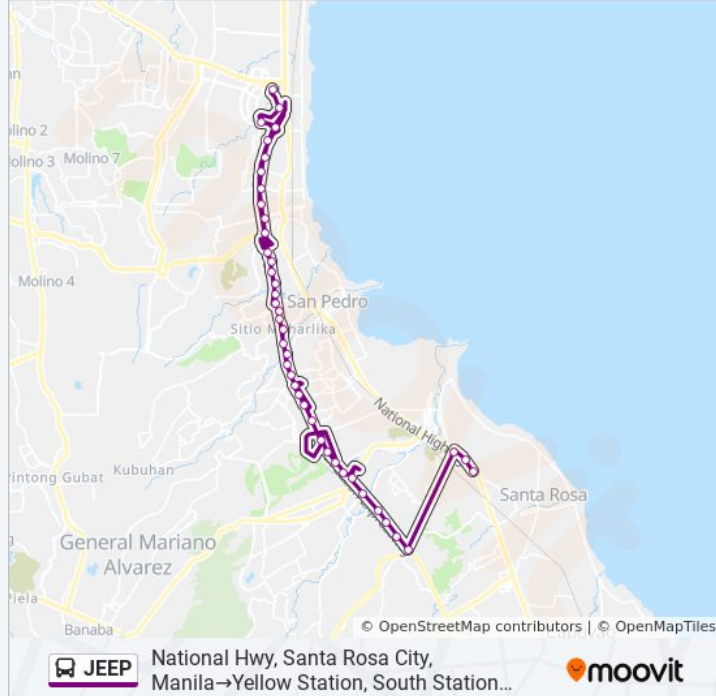

South Luzon Expressway, San Pedro, Manila

South Luzon Expressway, San Pedro, Manila

South Luzon Expressway, San Pedro, Manila

South Luzon Expressway / San Vicente Rd Intersection, Muntinlupa City, Manila

Petron Slex South Bound, South Luzon Expressway, San Pedro, Manila

South Luzon Expressway, San Pedro, Manila

South Luzon Expressway, San Pedro, Manila

South Luzon Expressway, San Pedro, Manila

South Luzon Expressway / Magsaysay Rd

South Luzon Expressway, San Pedro, Manila

South Luzon Expressway, Muntinlupa City, Manila

South Luzon Expressway, Muntinlupa City, Manila

South Luzon Expressway, Muntinlupa City, Manila

South Luzon Expressway, Muntinlupa City, Manila

South Luzon Expressway, Muntinlupa City, Manila

South Luzon Expressway / Gen Paulino Santos Ave Intersection, Muntinlupa City, Manila

South Luzon Expressway, Muntinlupa City, Manila

Estanislao St / South Luzon Expressway Intersection, Muntinlupa City, Manila

South Luzon Expressway / Soldiers Hills St Intersection, Muntinlupa City, Manila

South Luzon Expressway, Muntinlupa City, Manila

South Luzon Expressway, Muntinlupa City, Manila

South Luzon Expressway, Muntinlupa City, Manila

Corporate Ave / Filinvest Ave

South Luzon Expressway, Muntinlupa City, Manila

Civic Dr, Muntinlupa City, Manila

Yellow Station, South Station Complex Spectrum Midway Extension, Muntinlupa City, Manila

Direction: Yellow Station, South Station Complex Spectrum Midway Extension, Muntinlupa City, Manila→National Hwy, Santa Rosa City, Manila

41 stops

JEEP bus Time Schedule

Yellow Station, South Station Complex Spectrum Midway Extension, Muntinlupa City,