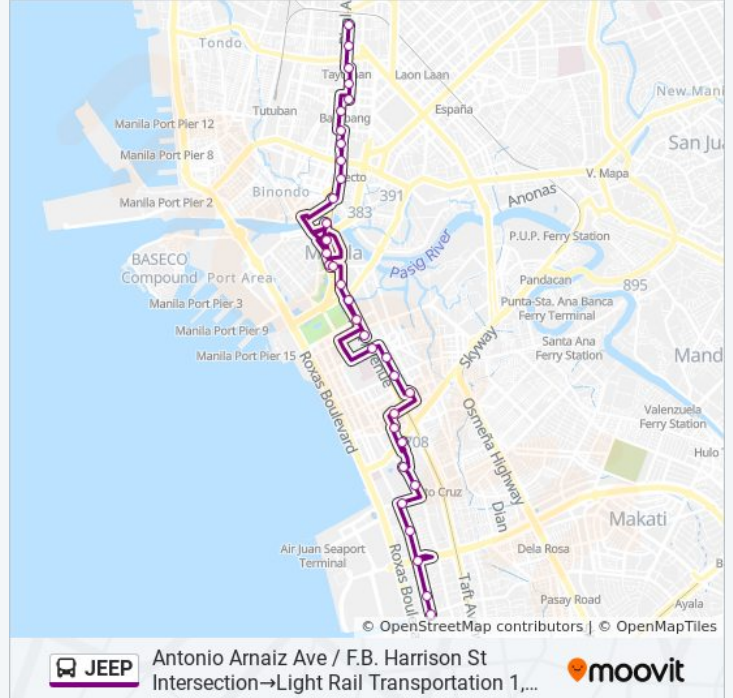

Taft Ave, Manila

Padre Burgos St / Taft Ave, Manila

Taft Ave, Manila

Taft Ave, Manila

Padre Burgos St, Manila

Mcarthur Bridge, Manila

Rizal Avenue, Manila

Rizal Avenue, Manila

Valariano Fugoso, Manila

Valariano Fugoso, Manila

Valariano Fugoso, Manila

Rizal Avenue, Manila

Rizal Avenue, Manila

Jose R. Reyes Memorial Medical Center, Rizal Avenue, Manila

Department Of Health, Razal Avenue, Manila

Light Rail Transportation 1, Manila

Light Rail Transportation 1, Manila

Direction: Light Rail Transportation 1, Manila→Antonio Arnaiz Ave / F.B. Harrison St Intersection

37 stops

[VIEW LINE SCHEDULE](#)

Light Rail Transportation 1, Manila

JEEP bus Info

Direction: Light Rail Transportation 1, Manila→Antonio Arnaiz Ave / F.B. Harrison St Intersection

Stops: 37

Trip Duration: 46 min

Line Summary:

Rizal Avenue, Manila

Mcarthur Bridge , Manila

Padre Burgos St, Manila