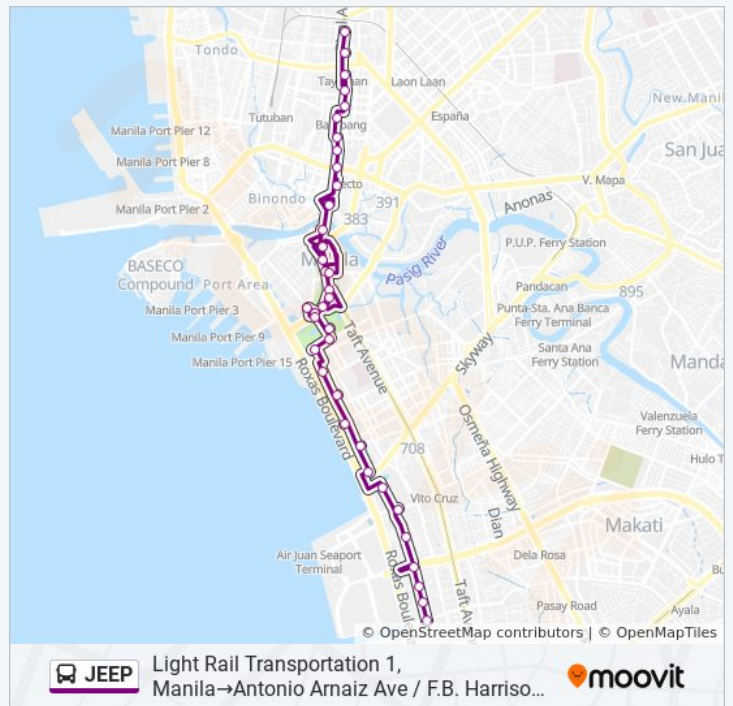

- Antonio Arnaiz Ave / F.B. Harrison St Intersection
- F.B. Harrison St / Williams Intersection, Lungsod Ng Pasay
- Senator Gil Puyat Ave / F.B. Harrison Intersection East Bound, Lungsod Ng Pasay
- Sinciego / F.B. Harrison St Intersection, Lungsod Ng Pasay, Makati City
- Hp Village Square, Pablo Ocampo Sr., Manila
- Rizal Memorial Track And Football Stadium, M Adriatico, Manila
- Leveriza, Manila
- President Quirino Ave / Leveriza Intersection, Manila
- San Andres Market, San Andres / Leveriza Intersection, Manila
- Remedios / Antonio Vasquez Intersection, Manila
- Leon Guinto Sr., Manila
- Leon Guinto Sr. / Pedro Gil Intersection, Manila
- Leon Guinto Sr. / G. Apacible Inreesection, Manila
- Taft Ave / Padre Faura Intersection, Manila
- Traft Avenue, Maila
- Taft Ave / T.M. Kalaw Intersection, Manila
- Ayala Blvd / Taft Avenue Intersection, Manila

JEEP bus Info

Direction: Light Rail Transportation 1, Manila→Antonio Arnaiz Ave / F.B. Harrison St Intersection

Stops: 37

Trip Duration: 46 min

Line Summary:

Rizal Avenue, Manila

Mcarthur Bridge , Manila

Padre Burgos St, Manila

Hospital, A.Mabini, Manila

Hp Village Square, Pablo Ocampo Sr., Manila

Sinciego / F.B. Harrison St Intersection, Lungsod Ng Pasay, Makati City

Senator Gil Puyat Ave / F.B. Harrison Intersection East Bound, Lungsod Ng Pasay

M.Santos / F.B. Harrison St Intersection, Lungsod Ng Pasay

F.B. Harrison St / Williams Intersection, Lungsod Ng Pasay

Antonio Arnaiz Ave / F.B. Harrison St Intersection

JEEP bus time schedules and route maps are available in an offline PDF at moovitapp.com. Use the [Moovit App](#) to see live bus times, train schedule or subway schedule, and step-by-step directions for all public transit in Manila.