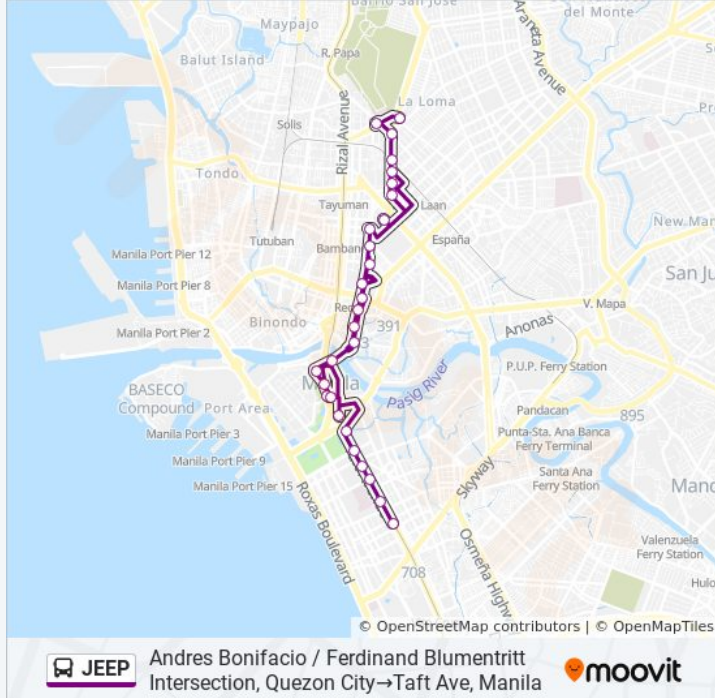

Use the Moovit App to find the closest JEEP bus station near you and find out when is the next JEEP bus arriving.

Direction: Andres Bonifacio / Ferdinand Blumentritt Intersection, Quezon City→Taft Ave, Manila

JEEP bus Info

Direction: Andres Bonifacio / Ferdinand Blumentritt Intersection, Quezon City→Taft Ave, Manila

Stops: 28

Trip Duration: 33 min

Line Summary:

Quezon Blvd, Manila

Quezon Bridge, Manila

Padre Burgos St, Manila

Taft Ave, Manila

Taft Ave, Manila

Padre Burgos St / Taft Ave, Manila

Taft Ave, Manila

Ayala Blvd / Taft Avenue Intersection, Manila

Taft Ave / T.M. Kalaw Intersection, Manila

Traft Avenue, Maila

Taft Ave / Padre Faura Intersection, Manila

Taft Ave / Josefa Llanes Escoda Intersection, Manila

Taft Ave, Manila

Direction: Taft Ave, Manila→Andres Bonifacio / Ferdinand Blumentritt Intersection, Quezon City

28 stops

[VIEW LINE SCHEDULE](#)

Taft Ave, Manila