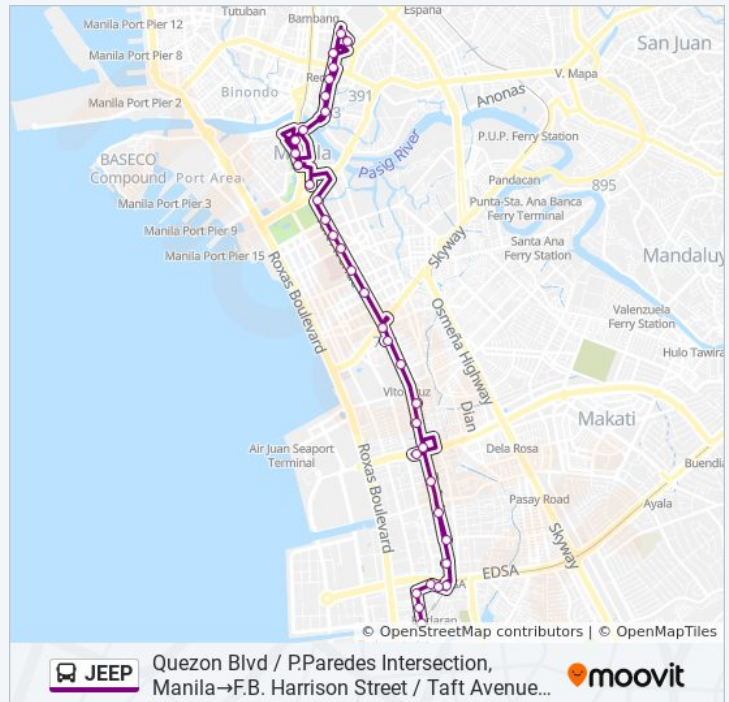

Quezon Bridge, Manila

Padre Burgos St, Manila

Taft Ave, Manila

Taft Ave, Manila

Taft Ave, Manila

Ayala Blvd / Taft Avenue Intersection, Manila

Taft Ave / T.M. Kalaw Intersection, Manila

Taft Avenue, Manila

Taft Ave / Padre Faura Intersection, Manila

Taft Ave / Josefa Llanes Escoda Intersection, Manila

Taft Ave, Manila

President Quirino Ave / Taft Ave Intersection, Manila

Taft Avenue, Manila

Taft Avenue, Manila

Taft Ave, Lungsod Ng Pasay

Taft Ave, Lungsod Ng Pasay

Taft Ave, Lungsod Ng Pasay

Senator Gil Puyat Ave, Lungsod Ng Pasay, Manila

Taft Ave / College Rd Intersection, Lungsod Ng Pasay

Taft Ave, Lungsod Ng Pasay

Taft Ave, Lungsod Ng Pasay

Taft Ave, Lungsod Ng Pasay

Taft Avenue Extension / Epifanio De Los Santos Avenue, Lungsod Ng Pasay, Manila

Cuneta Avenue, Lungsod Ng Pasay, Manila

Cuneta Avenue, Lungsod Ng Pasay, Manila

F.B. Harrison Street, Lungsod Ng Pasay, Manila

Fb Harrison, 3050

F.B. Harrison Street / Taft Avenue Extension Intersection, Lungsod Ng Pasay, Manila

Direction: Quezon Blvd / P.Paredes Intersection, Manila→F.B. Harrison Street / Taft Avenue Extension Intersection, Lungsod Ng Pasay, Manila

Stops: 35

Trip Duration: 48 min

Line Summary: