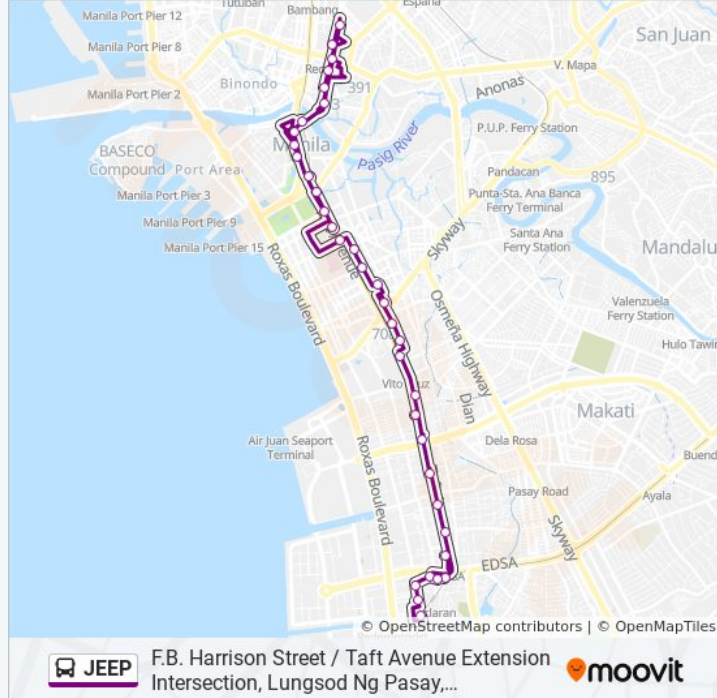

Direction: F.B. Harrison Street / Taft Avenue
Extension Intersection, Lungsod Ng Pasay,
Manila→Quezon Blvd / P.Paredes Intersection,
Manila

Stops: 35

Trip Duration: 47 min

Line Summary:

Leon Guinto Sr / C.Aragon Intersection., Manila

Leon Guinto Sr., Manila

Leon Guinto Sr., Manila

Leon Guinto Sr. / Pedro Gil Intersection, Manila

Leon Guinto Sr. / G. Apacible Inreesection, Manila

Taft Ave / Padre Faura Intersection, Manila

Traft Avenue, Maila

Taft Ave / T.M. Kalaw Intersection, Manila

Ayala Blvd / Taft Avenue Intersection, Manila

Taft Ave, Manila

Taft Ave, Manila

Taft Ave, Manila

Padre Burgos St, Manila

Quezon Bridge, Manila

Quezon Blvd, Manila

Quezon Blvd, Manila

Quezon Blvd, Manila

Claro M. Recto Ave / Quezon Blvd Intersection, Manila

España Blvd / Quezon Blvd Intersection, Manila

Quezon Blvd / P.Paredes Intersection, Manila

Direction: Quezon Blvd / P.Paredes Intersection, Manila→F.B. Harrison Street / Taft Avenue Extension Intersection, Lungsod Ng Pasay, Manila