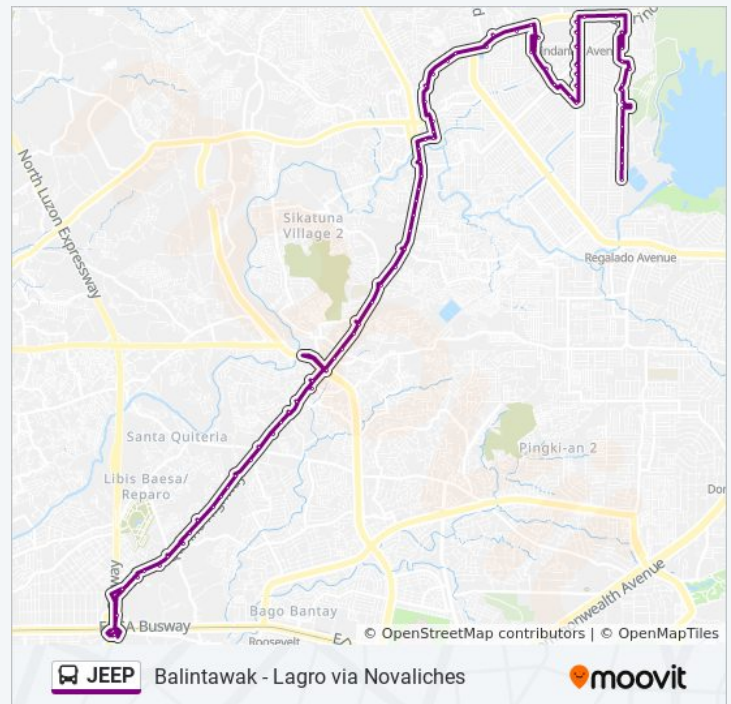

Quirino Highway, Quezon City

Our Lady Mercy Church, Quirino Highway,
Caloocan City

Ramirez / Quirino Highway, Caloocan City

Quirino Highway, Quezon City

Quirino Highway, Quezon City

Quirino Highway, 128-B

Quirino Highway, 882

JEEP bus Info

Direction: North Luzon Expressway Near Bonifacio Memorial Elementary School, Caloocan City→Ascencion Avenue / Zagala Intersection, Quezon City

Stops: 78

Trip Duration: 85 min

Line Summary:

Quirino Highway, 586