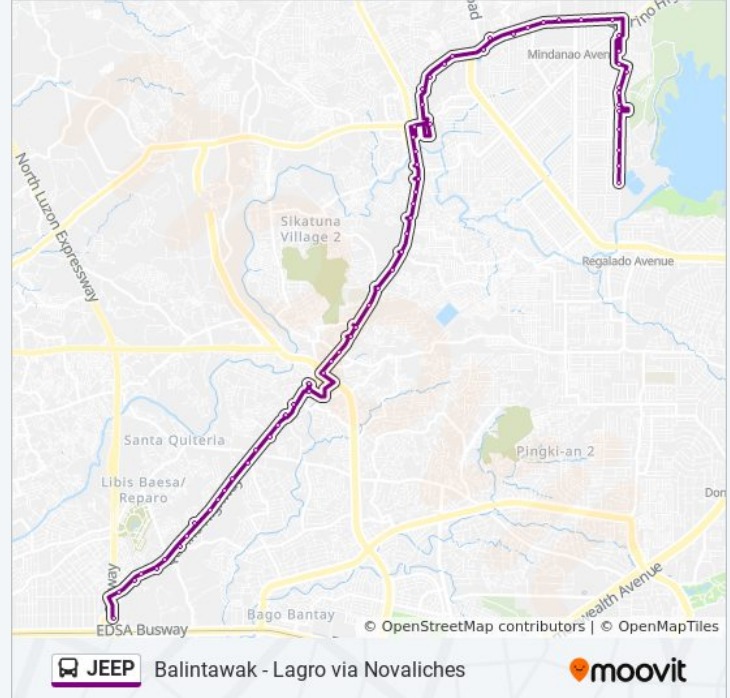

Direction: Ascencion Avenue / Zagala Intersection, Quezon City→North Luzon Expressway Near Bonifacio Memorial Elementary School, Caloocan City

Stops: 65

Trip Duration: 73 min

Line Summary:

Caloocan City

Robinsons Nova Market, Quirino Highway,
Caloocan City

Quirino Highway, Quezon City

Our Lady Mercy Church, Quirino Highway,
Caloocan City

Ramirez / Quirino Highway, Caloocan City

Quirino Highway, Quezon City

Quirino Highway, Quezon City

Quirino Highway, 128-B

Quirino Highway, 882

Quirino Highway, Quezon City

Quirino Highway, 840

Quirino Highway / Premiere Street Intersection,
Quezon City

Sm Cinema, Quirino Highway, Quezon City

Quirino Highway, 751

B. Evangelista Drive, 4200

Quirino, 6

Quirino Highway / T. Urbano Intersection, Quezon
City

Quirino Highway, 631

Quirino, 612

Quirino Highway, 586

Quirino Highway, Quezon City

Quirino Highway / Mindanao Avenue Intersection,
Quezon City

Man Bus And Trucks, Quirino Highway, Quezon
City