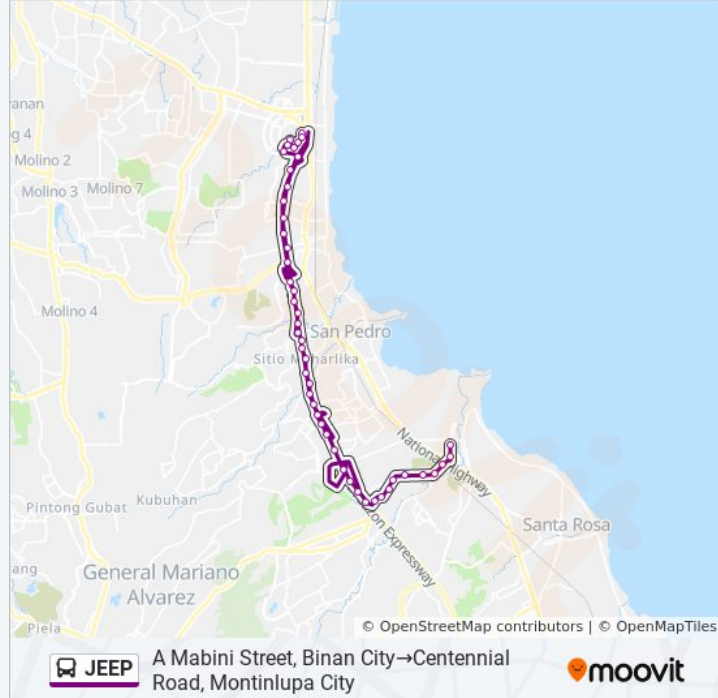

South Luzon Expressway, San Pedro, Manila

South Luzon Expressway / San Vicente Rd Intersection, Muntinlupa City, Manila

Petron Slex South Bound, South Luzon Expressway, San Pedro, Manila

South Luzon Expressway, San Pedro, Manila

South Luzon Expressway, San Pedro, Manila

South Luzon Expressway, San Pedro, Manila

South Luzon Expressway / Magsaysay Rd

South Luzon Expressway, San Pedro, Manila

South Luzon Expressway, Muntinlupa City, Manila

South Luzon Expressway, Muntinlupa City, Manila

South Luzon Expressway, Muntinlupa City, Manila

South Luzon Expressway, Muntinlupa City, Manila

South Luzon Expressway, Muntinlupa City, Manila

South Luzon Expressway / Gen Paulino Santos Ave Intersection, Muntinlupa City, Manila

South Luzon Expressway, Muntinlupa City, Manila

Estanislao St / South Luzon Expressway Intersection, Muntinlupa City, Manila

South Luzon Expressway / Soldiers Hills St Intersection, Muntinlupa City, Manila

South Luzon Expressway, Muntinlupa City, Manila

South Luzon Expressway, Muntinlupa City, Manila

South Luzon Expressway, Muntinlupa City, Manila

Corporate Ave / Filinvest Ave

Civic Drive, Muntinlupa City

Festival Mall, Muntinlupa City

Civic Drive, Muntinlupa City

Civic Drive, Muntinlupa City

Civic Dr, Muntinlupa City, Manila

Centennial Road, Muntinlupa City

Direction: Civic Dr, Muntinlupa City, Manila→Pedro Escueta Street, Binan City

43 stops

JEEP bus Time Schedule

Civic Dr, Muntinlupa City, Manila→Pedro Escueta Street, Binan City Route Timetable: