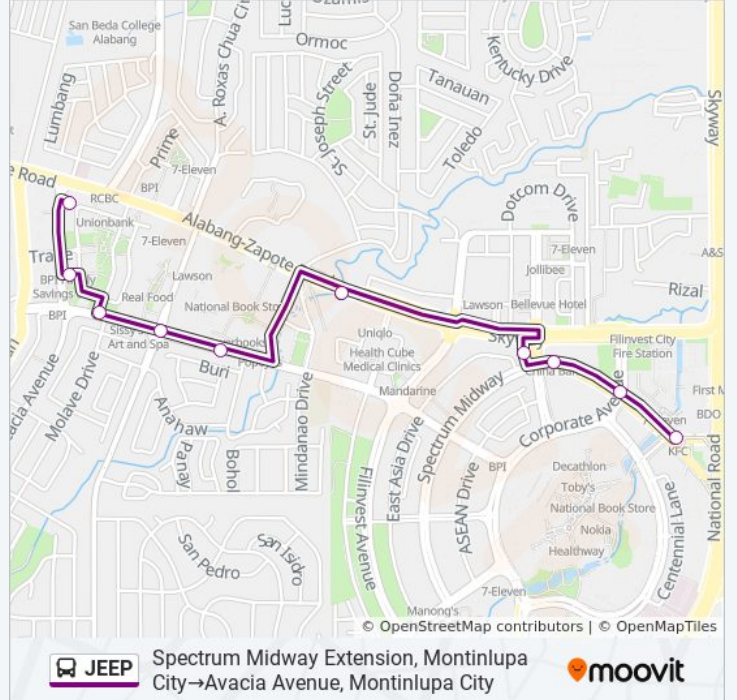

Avacia Avenue, Muntinlupa City

JEEP bus Time Schedule

Spectrum Midway Extension, Muntinlupa City→Avacia Avenue, Muntinlupa City Route

Timetable:

Sunday	12:00 AM - 10:00 PM
Monday	12:00 AM - 11:00 PM
Tuesday	12:00 AM - 11:00 PM
Wednesday	12:00 AM - 11:00 PM
Thursday	12:00 AM - 11:00 PM
Friday	12:00 AM - 11:00 PM
Saturday	12:00 AM - 10:00 PM

JEEP bus Info

Direction: Spectrum Midway Extension, Muntinlupa City→Avacia Avenue, Muntinlupa City

Stops: 10

Trip Duration: 13 min

Line Summary:

JEEP bus time schedules and route maps are available in an offline PDF at moovitapp.com. Use the [Moovit App](#) to see live bus times, train schedule or subway schedule, and step-by-step directions for all public transit in Manila.