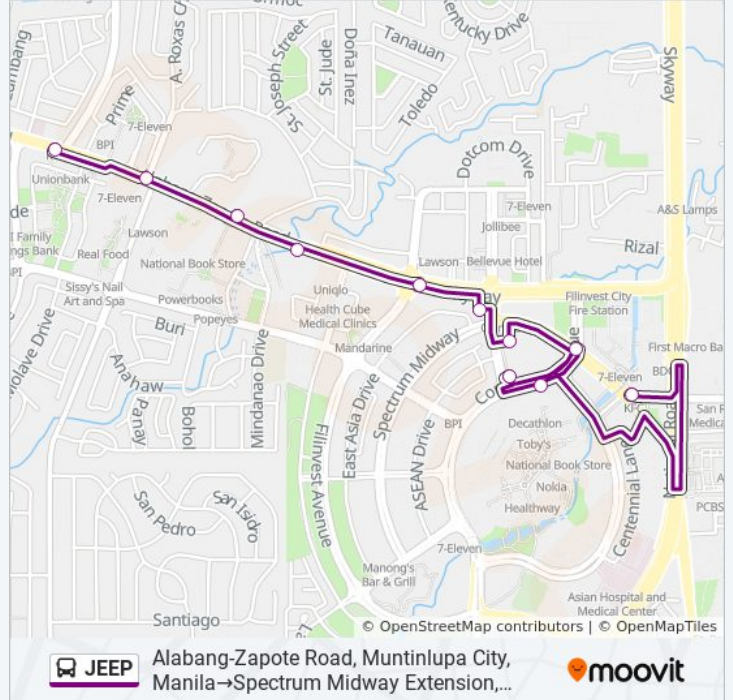

11 stops

[VIEW LINE SCHEDULE](#)

Alabang-Zapote Road, Muntinlupa City, Manila

Alabang-Zapote Road, Muntinlupa City, Manila

Alabang-Zapote Road, Muntinlupa City, Manila

Alabang-Zapote Road, Muntinlupa City, Manila

Alabang-Zapote Road, Muntinlupa City, Manila

Bridgeway, Montinlupa City

Bridgeway, Montinlupa City

Bridgeway, Montinlupa City

Corporate Avenue, Montinlupa City

Yellow Station, South Station Complex Spectrum
Midway Extension, Muntinlupa City, Manila

Spectrum Midway Extension, Montinlupa City

JEEP bus Time Schedule

Alabang-Zapote Road, Muntinlupa City,
Manila→Spectrum Midway Extension, Montinlupa
City Route Timetable:

Sunday	12:00 AM - 10:00 PM
Monday	12:00 AM - 11:00 PM
Tuesday	12:00 AM - 11:00 PM
Wednesday	12:00 AM - 11:00 PM
Thursday	12:00 AM - 11:00 PM
Friday	12:00 AM - 11:00 PM
Saturday	12:00 AM - 10:00 PM

JEEP bus Info

Direction: Alabang-Zapote Road, Muntinlupa City,
Manila→Spectrum Midway Extension, Montinlupa
City

Stops: 11

Trip Duration: 12 min

Line Summary:

Direction: Spectrum Midway Extension, Muntinlupa City→Avacia Avenue, Muntinlupa City