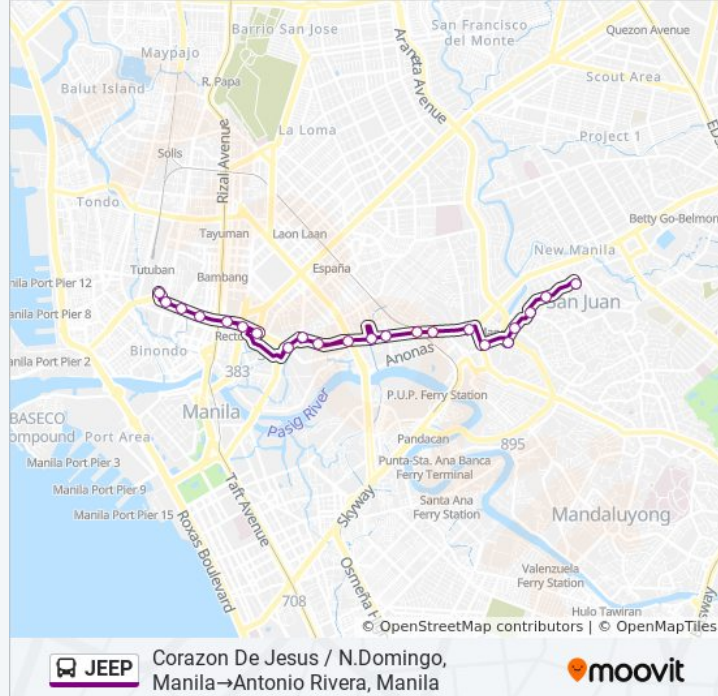

Intersection, Manila

Claro M. Recto Ave / Quezon Blvd Intersection,
Manila

Lrt Doroteo Jose-Recto Station Walkway / Rizal
Avenue Intersection, Manila

Teodora Alonzo / Claro M. Recto Ave Intersection,
Manila

Claro M. Recto Ave / Guillermo Masangkay
Intersection, Manila

Claro M. Recto Ave / Jose Abad Santos Ave.
Intersection, Manila

Antonio Rivera, Manila

JEEP bus time schedules and route maps are available in an offline PDF at moovitapp.com. Use the [Moovit App](#) to see live bus times, train schedule or subway schedule, and step-by-step directions for all public transit in Manila.

[About Moovit](#) • [MaaS Solutions](#) • [Supported Countries](#) • [Mooviter Community](#)

© 2023 Moovit - All Rights Reserved

Check Live Arrival Times