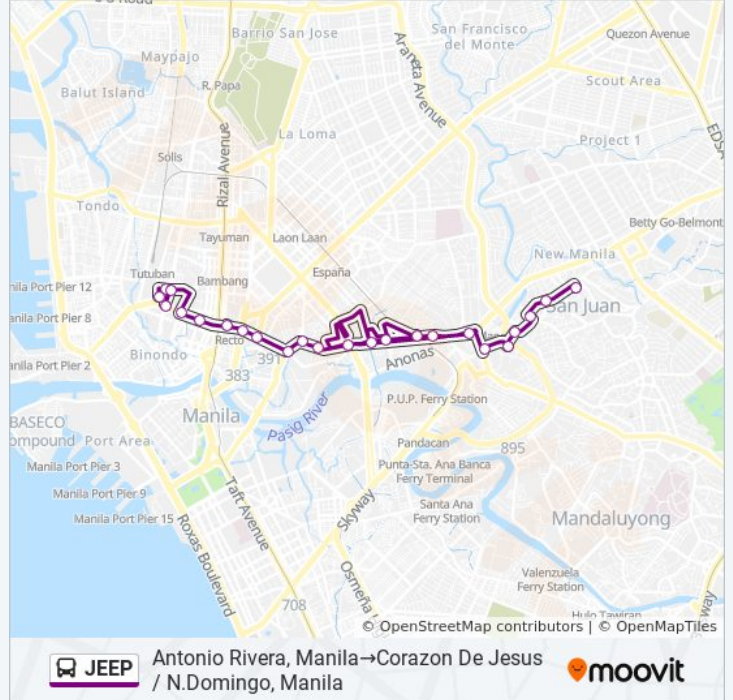

Paltok / Ramon Magsaysay Blvd Intersection, Manila

Ramon Magsaysay Blvd / Altura Intersection, Manila

Ramon Magsaysay Blvd, Manila

Guadalcanal St, Manila

City Oil, Old Sta. Mesa, Manila

N.Domingo / San Perfecto Intersection, Manila

F. Blumentritt / N.Domingo Intersection, Manila

N.Domingo, San Juan, Manila

Corazon De Jesus / N.Domingo, Manila

Direction: Corazon De Jesus / N.Domingo, Manila → Antonio Rivera, Manila

22 stops

[VIEW LINE SCHEDULE](#)

Corazon De Jesus / N.Domingo, Manila

N.Domingo, San Juan, Manila

F. Blumentritt / N.Domingo Intersection, Manila

N.Domingo / San Perfecto Intersection, Manila

City Oil, Old Sta. Mesa, Manila

Guadalcanal St, Manila

Ramon Magsaysay Blvd, Manila

Ramon Magsaysay Blvd / Altura Intersection, Manila

Paltok / Ramon Magsaysay Blvd Intersection, Manila

Pureza Extension / Ramon Magsaysay Blvd Intersection, Manila

Ramon Magsaysay Blvd, Manila

Ramon Magsaysay Blvd, Manila

Ramon Magsaysay Blvd, Manila

Jollibee Figueras Legarda / Bustillos Intersection, Manila

Mendiola / Legarda Intersection, Manila

Claro M. Recto Ave / Nicanor Reyes Street

JEEP bus Time Schedule

Corazon De Jesus / N.Domingo, Manila → Antonio Rivera, Manila Route Timetable:

Sunday	12:00 AM - 10:00 PM
Monday	12:00 AM - 11:00 PM
Tuesday	12:00 AM - 11:00 PM
Wednesday	12:00 AM - 11:00 PM
Thursday	12:00 AM - 11:00 PM
Friday	12:00 AM - 11:00 PM
Saturday	12:00 AM - 10:00 PM

JEEP bus Info

Direction: Corazon De Jesus / N.Domingo, Manila → Antonio Rivera, Manila

Stops: 22

Trip Duration: 33 min

Line Summary: