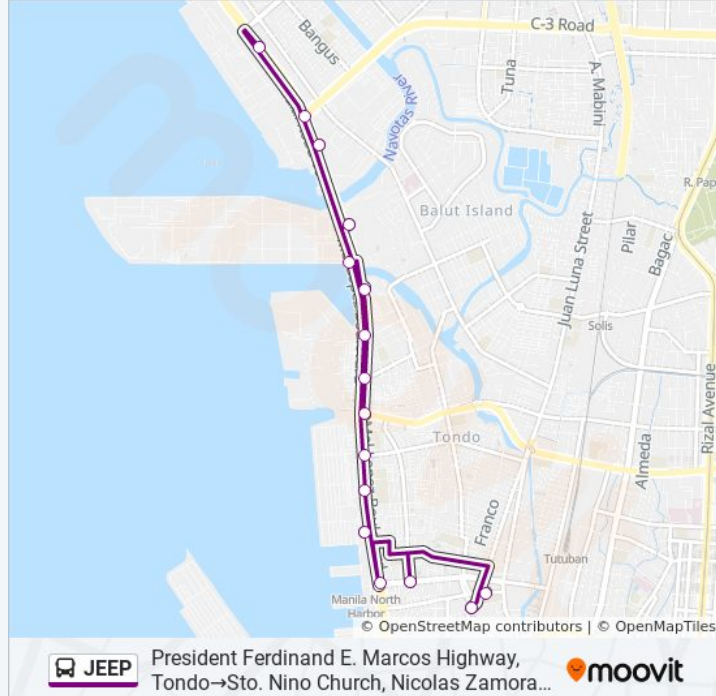

Direction: President Ferdinand E. Marcos Highway,
Tondo→Sto. Nino Church, Nicolas Zamora, Manila

Stops: 16

Trip Duration: 24 min

Line Summary:

Moriones / Masinop Intersection, Manila

Isabelo Delos Reyes Elementary School, Nicolas Zamora, Manila

Sto. Nino Church, Nicolas Zamora, Manila

Direction: Sto. Nino Church, Nicolas Zamora, Manila→President Ferdinand E. Marcos Highway, Tondo

16 stops

[VIEW LINE SCHEDULE](#)

Sto. Nino Church, Nicolas Zamora, Manila