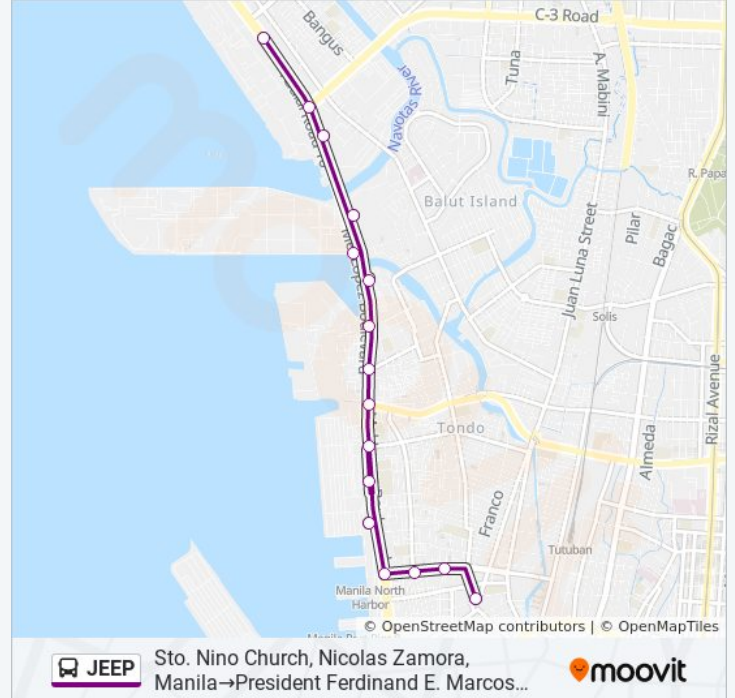

Caltex, President Ferdinand E. Marcos Highway,
Tondo

President Ferdinand E. Marcos Highway /
Circumferential Road 3 Intersection, Tondo

President Ferdinand E. Marcos Highway, Tondo

JEEP bus time schedules and route maps are available in an offline PDF at moovitapp.com. Use the [Moovit App](#) to see live bus times, train schedule or subway schedule, and step-by-step directions for all public transit in Manila.

[About Moovit](#) • [MaaS Solutions](#) • [Supported Countries](#) • [Mooviter Community](#)

© 2023 Moovit - All Rights Reserved

Check Live Arrival Times