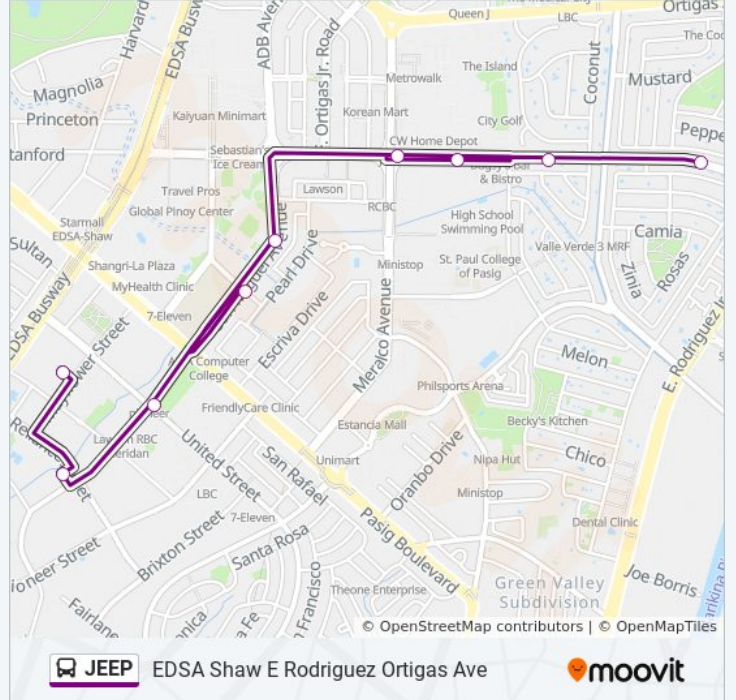

**Direction: Doña Julia Vargas Ave, Pasig City, Manila→Mayflower, Mandaluyong City, Manila**

9 stops

[VIEW LINE SCHEDULE](#)

Doña Julia Vargas Ave, Pasig City, Manila

Doña Julia Vargas Ave, Pasig City, Manila

Doña Julia Vargas Ave, Pasig City, Manila

Meralco Avenue Flyover / Doña Julia Vargas Ave Intersection, Pasig City, Manila

San Miguel Ave, Pasig City, Manila

San Miguel Ave, Pasig City, Manila

Sheridan / United Street, Mandaluyong City, Manila

Reliance St, Mandaluyong City, Manila

Mayflower, Mandaluyong City, Manila

### JEEP bus Info

**Direction:** Doña Julia Vargas Ave, Pasig City, Manila→Mayflower, Mandaluyong City, Manila

**Stops:** 9

**Trip Duration:** 15 min

**Line Summary:**

**Direction: Mayflower, Mandaluyong City, Manila→Lanuza Ave / C-5 Intersection , Pasig City, Manila**